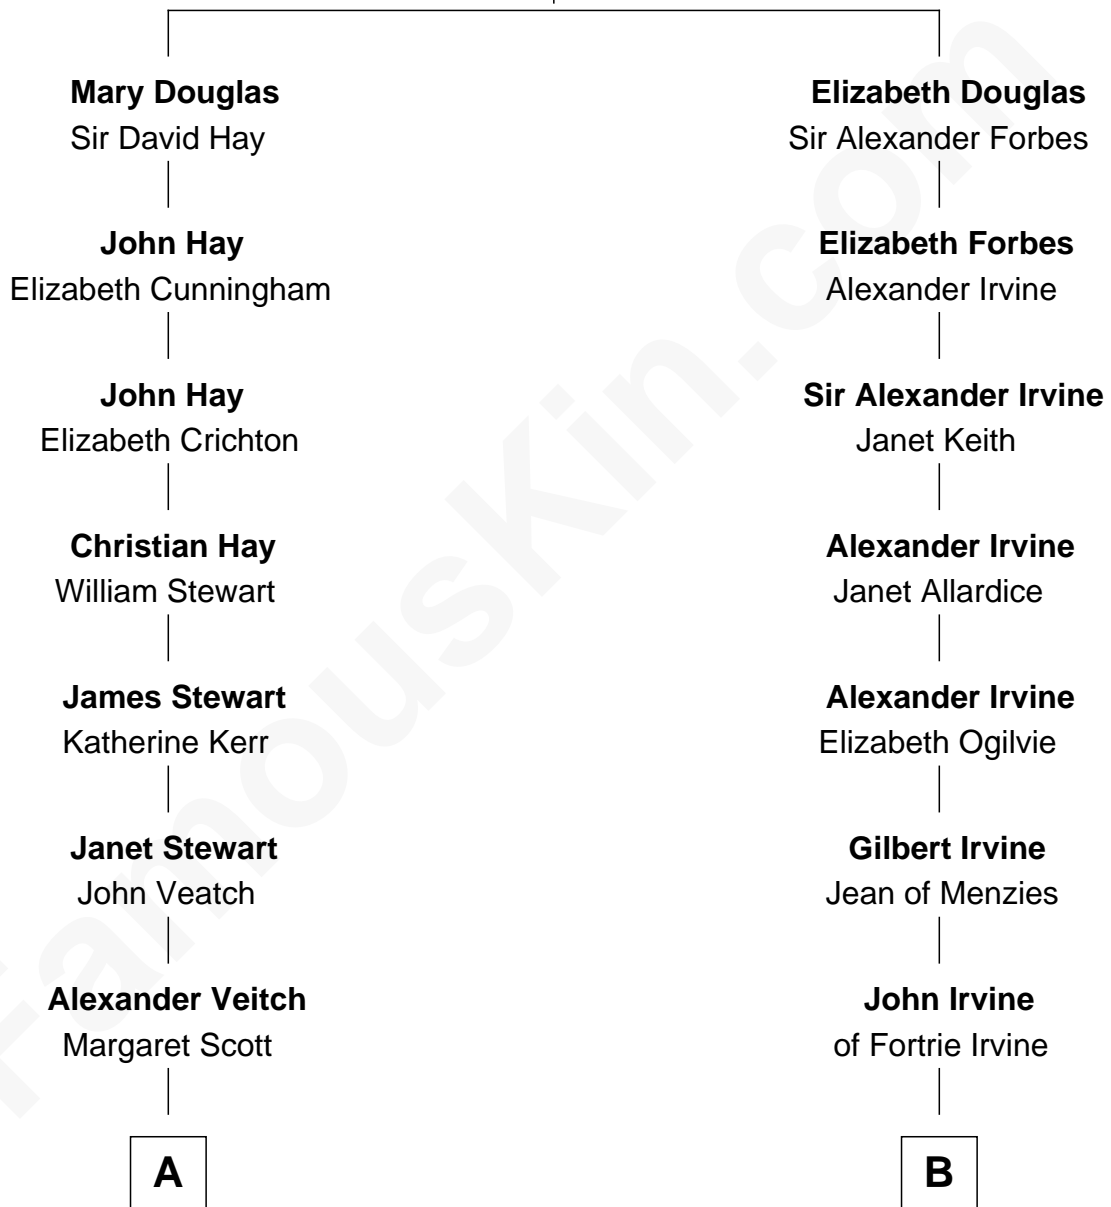

FamousKin.com

Relationship Chart of

Noel Coward

Playwright, Actor, and Songwriter

13th cousin 1 time removed of

Eleanor Roosevelt

First Lady of President Franklin D. Roosevelt

George Douglas

Mary Stewart

A

William Veitch

Robert Veitch

John Veitch

Barbara Ainslie

Henry Veitch

Margaret Harrison

Henry Gordon Veitch

Mary Kathleen Synch

Violet Agnes Veitch

Arthur Sabin Coward

Noel Coward

Playwright, Actor, and Songwriter

B

Robert Irvine