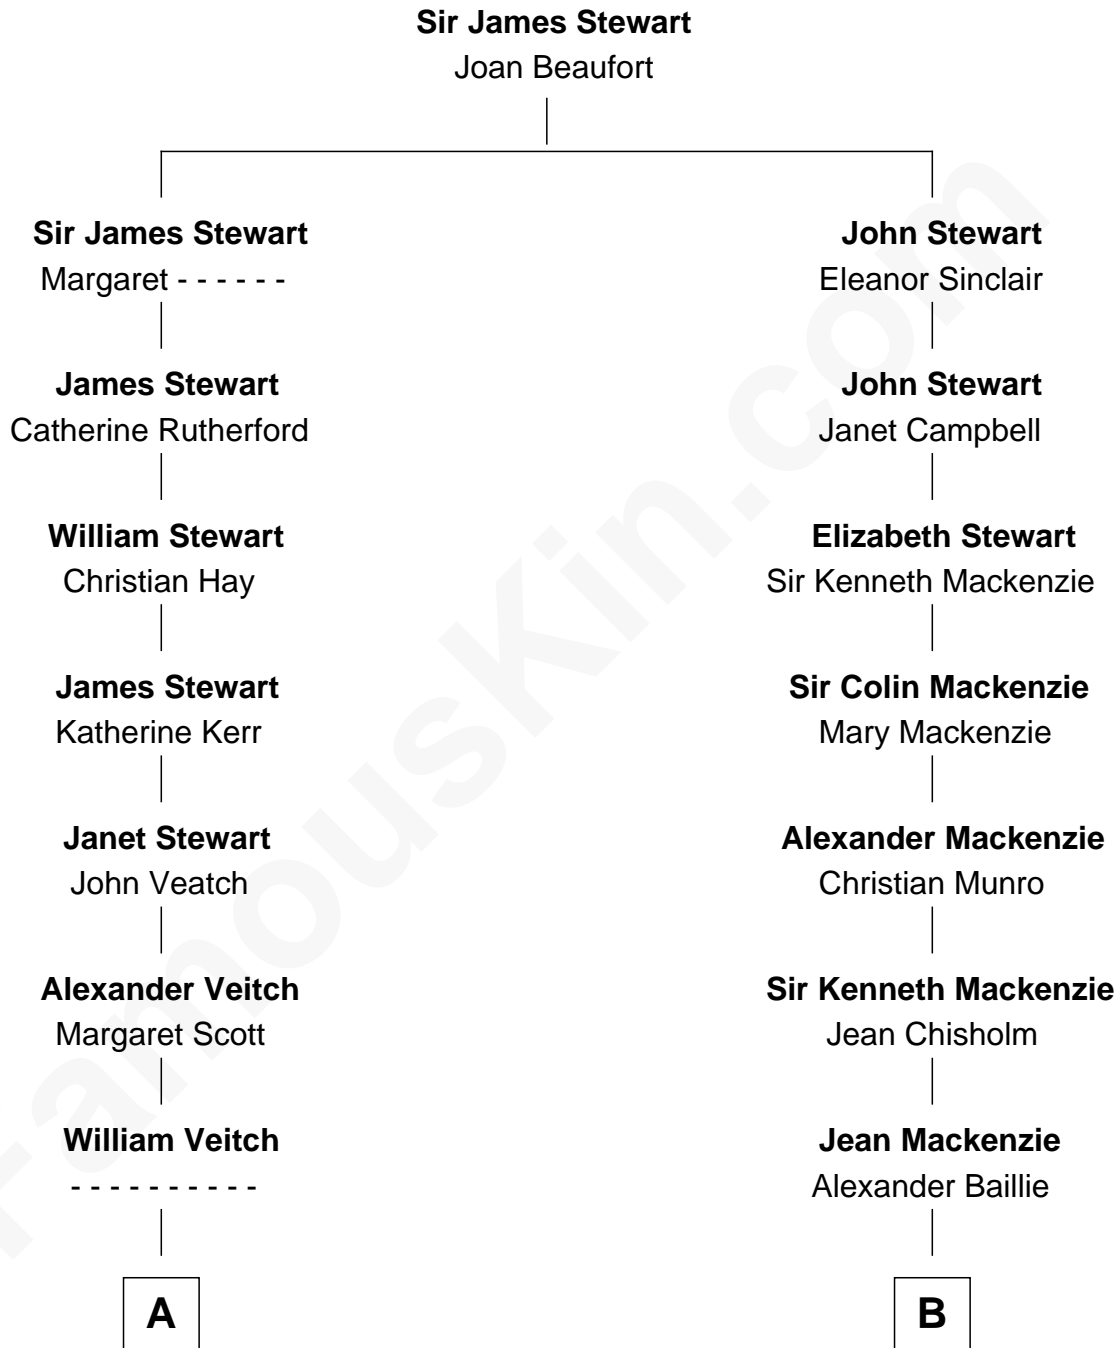

FamousKin.com

Relationship Chart of

Noel Coward

Playwright, Actor, and Songwriter

12th cousin 2 times removed of

Eleanor Roosevelt

First Lady of President Franklin D. Roosevelt

A

Robert Veitch

John Veitch
Barbara Ainslie

Henry Veitch
Margaret Harrison

Henry Gordon Veitch
Mary Kathleen Synch

Violet Agnes Veitch
Arthur Sabin Coward

Noel Coward
Playwright, Actor, and Songwriter

B

John Baillie
Jean Baillie

Col. Kenneth Baillie
Elizabeth Mackay

Ann Elizabeth Baillie
Dr. John Irvine

Anne Irvine
James Bulloch

James Stephens Bulloch
Martha Stewart

Martha Bulloch
Theodore Roosevelt

Elliott Roosevelt
Anna Rebecca Hall

Eleanor Roosevelt
First Lady of Franklin Roosevelt