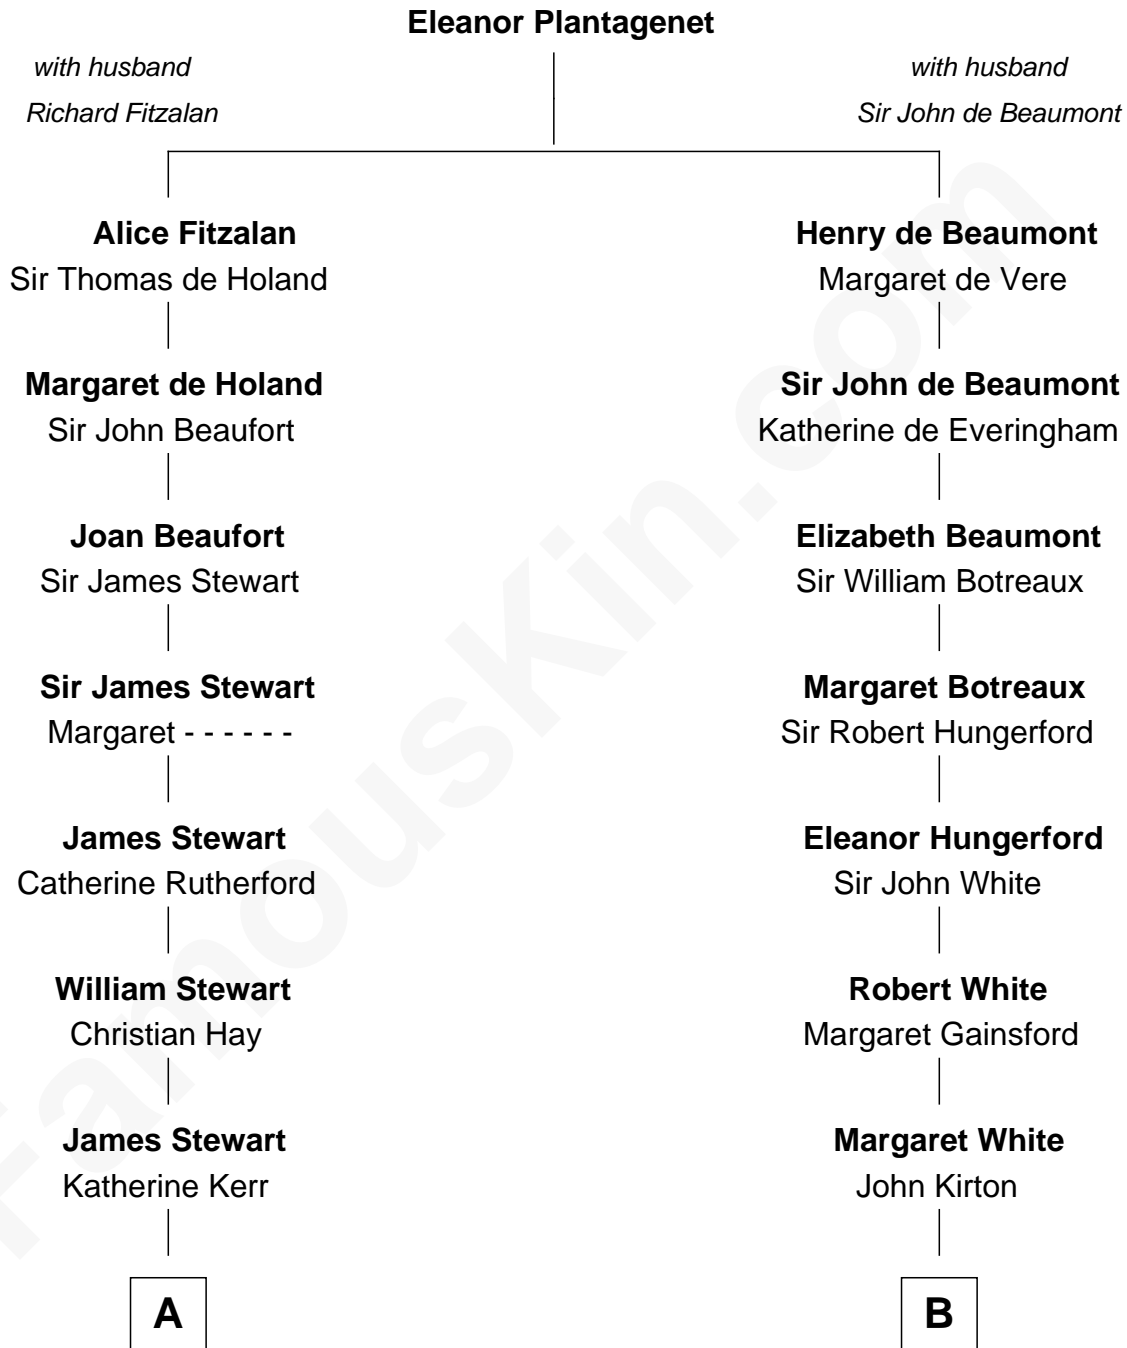

FamousKin.com

Relationship Chart of

Noel Coward

Playwright, Actor, and Songwriter

15th cousin 4 times removed of

Alice (Lee) Roosevelt

First Wife of President Theodore Roosevelt

C

Harriet Paine Rose

John Clarke Lee

George Cabot Lee

Caroline Watts Haskell

Alice (Lee) Roosevelt

Wife of President Theodore Roosevelt

FamousKin.com