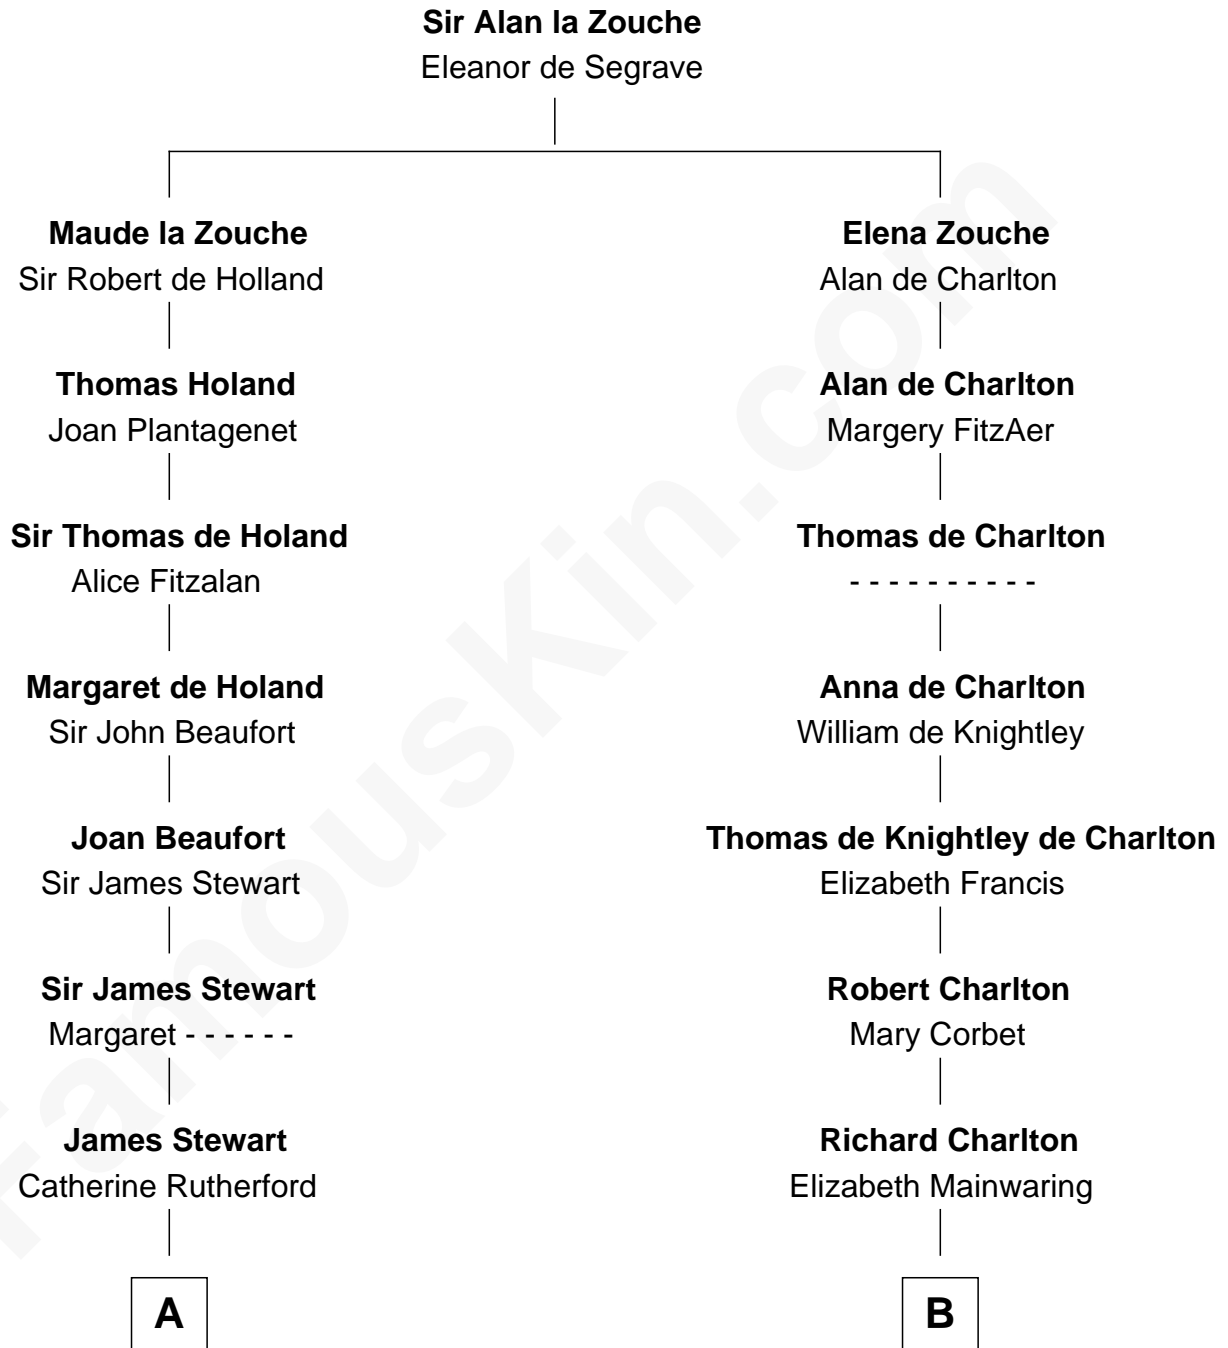

## Relationship Chart of

### Noel Coward

*Playwright, Actor, and Songwriter*

17th cousin 3 times removed of

### Alice (Lee) Roosevelt

*First Wife of President Theodore Roosevelt*

**C**

**Nathaniel Cabot Lee**

Mary Ann Cabot

**John Clarke Lee**

Harriet Paine Rose

**George Cabot Lee**

Caroline Watts Haskell

**Alice (Lee) Roosevelt**

*Wife of President Theodore Roosevelt*

FamousKin.com