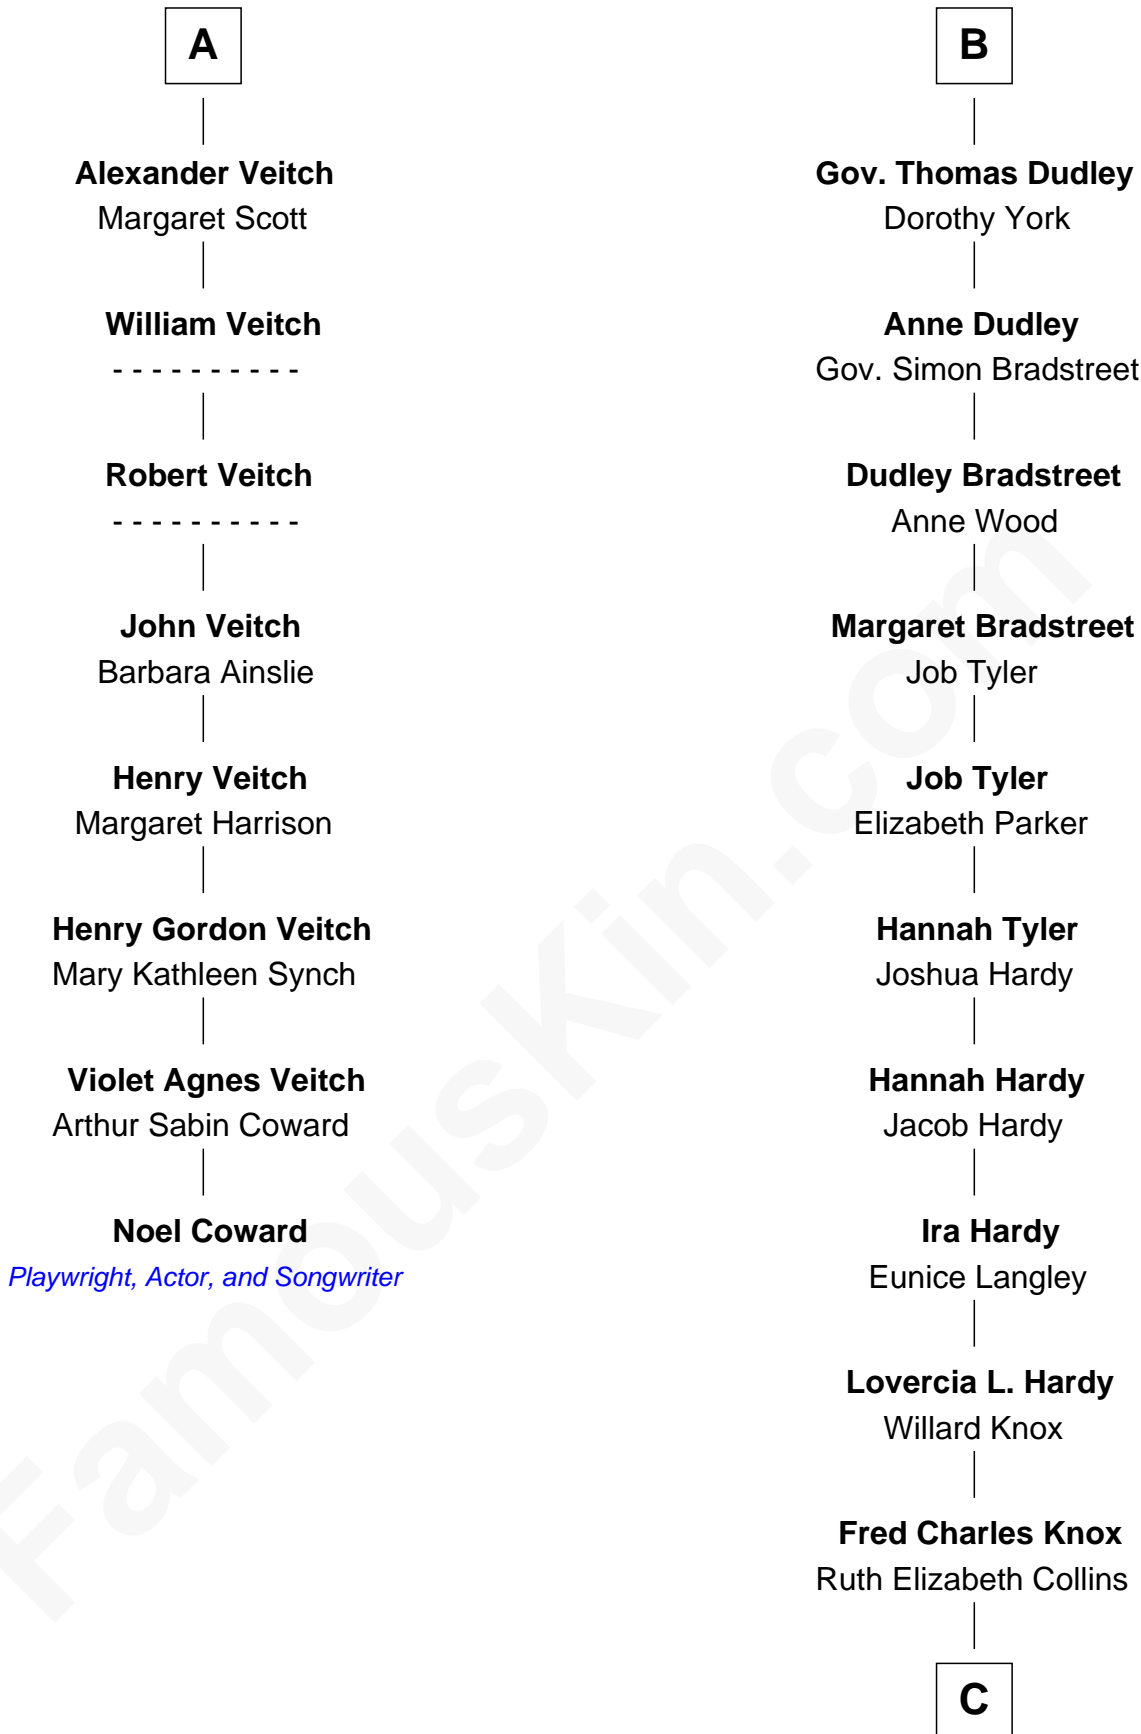

## Relationship Chart of

### Noel Coward

*Playwright, Actor, and Songwriter*

14th cousin 5 times removed of

**James Taylor**

*Singer-Songwriter*

**C**

**Ella Angelique Knox**  
Henry Herman Woodard

**Gertrude Arline Woodard**  
Dr. Isaac Montrose Taylor

**James Taylor**  
*Singer-Songwriter*

FamousKin.com