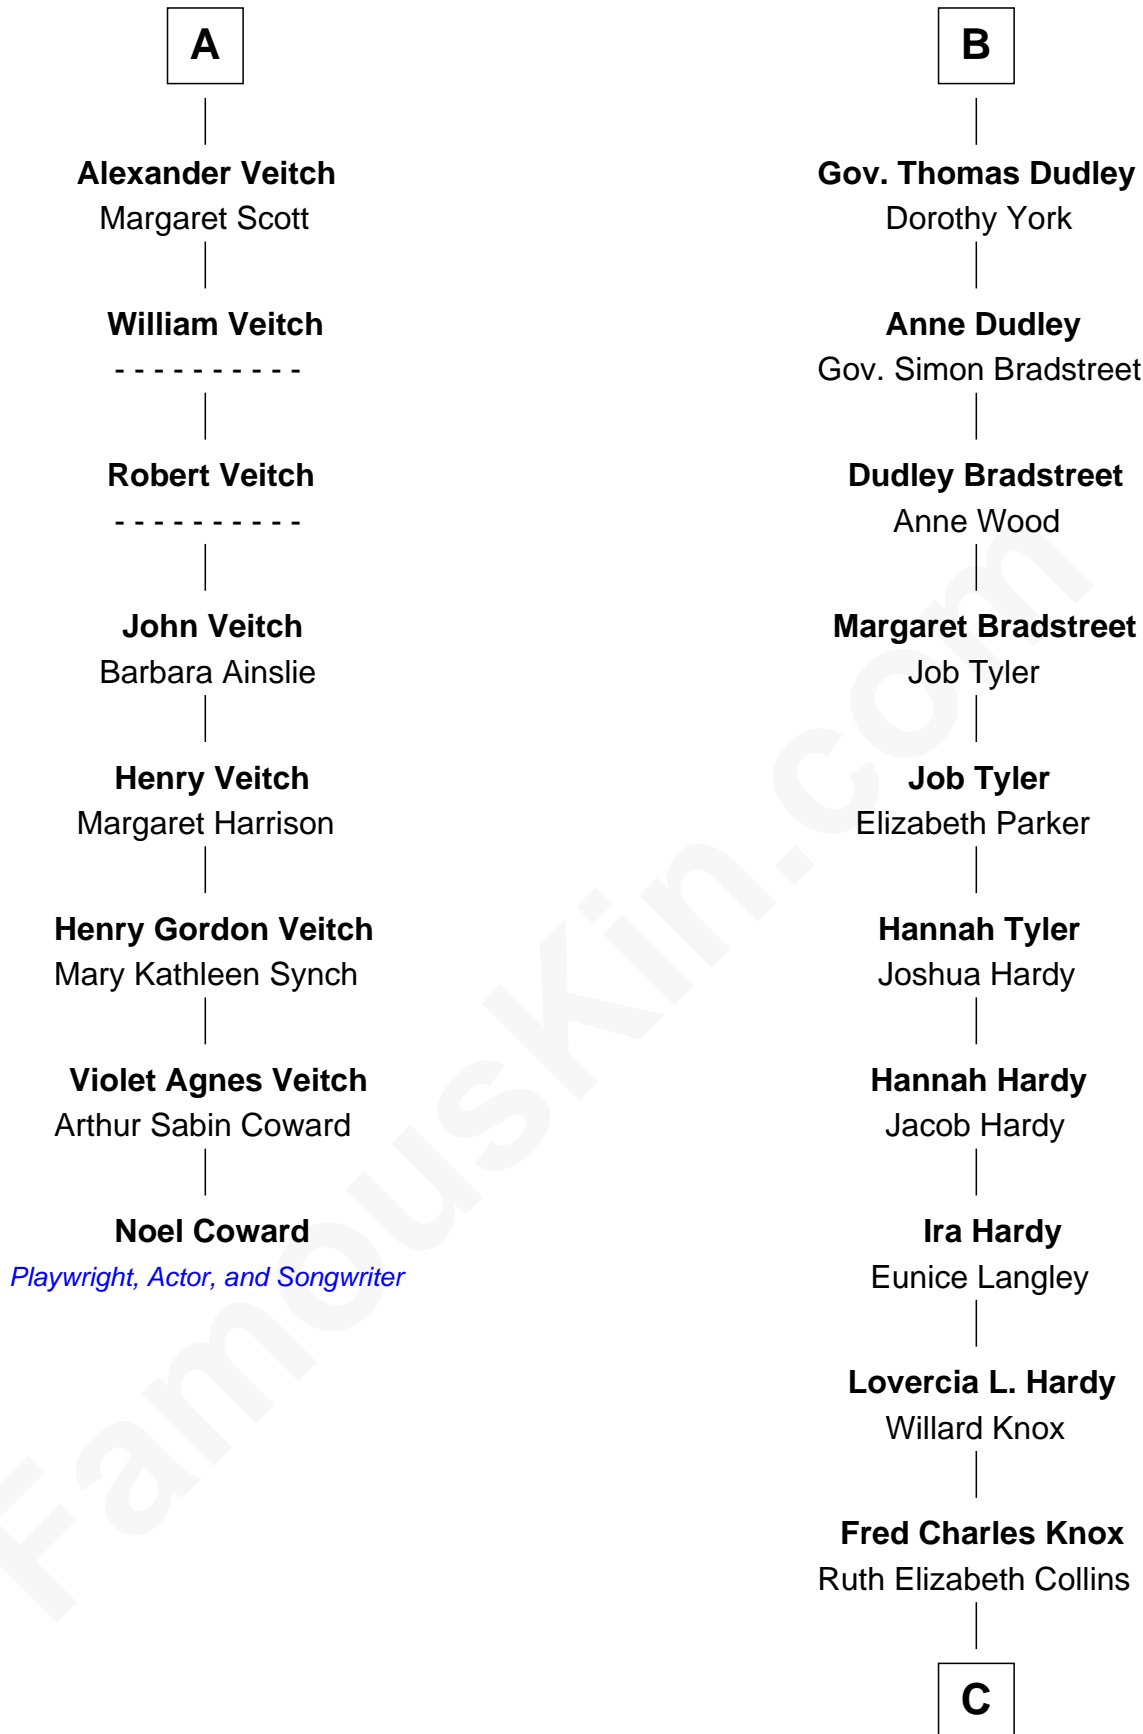

FamousKin.com Relationship Chart of

Noel Coward

Playwright, Actor, and Songwriter

14th cousin 5 times removed of

James Taylor

Singer-Songwriter

Sir Thomas de Holand

Alice Fitzalan

C

Ella Angelique Knox
Henry Herman Woodard

Gertrude Arline Woodard
Dr. Isaac Montrose Taylor

James Taylor
Singer-Songwriter

FamousKin.com