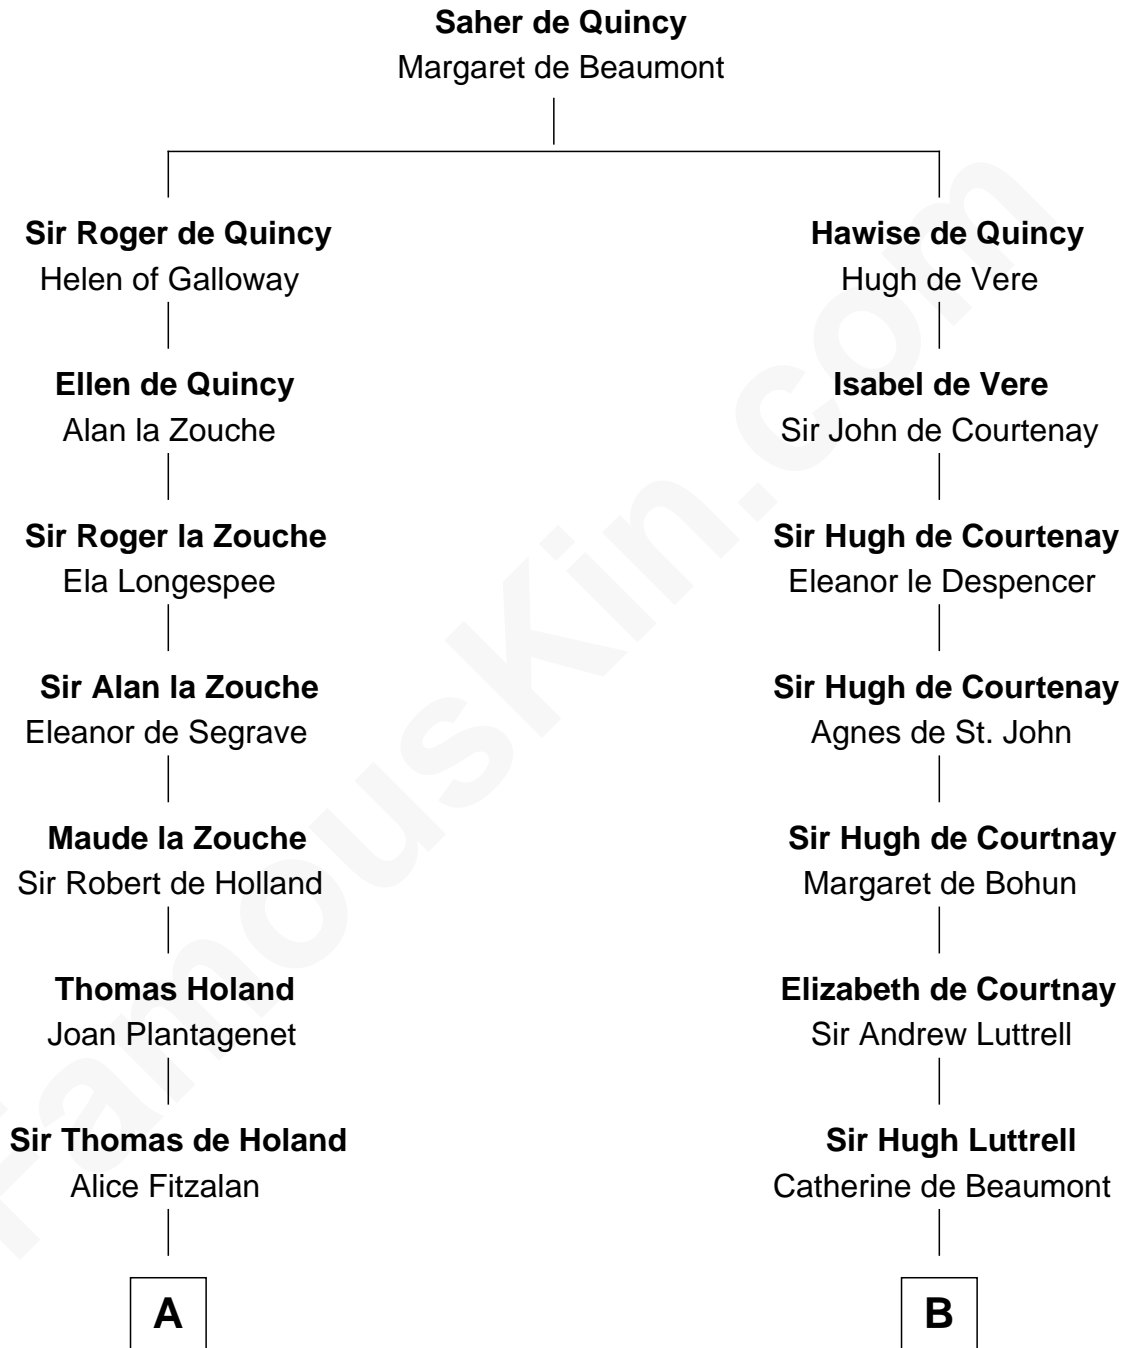

FamousKin.com

Relationship Chart of Noel Coward

Playwright, Actor, and Songwriter

17th cousin 4 times removed of

Carter Braxton

Signer of the Declaration of Independence

C

—
John Veitch

Barbara Ainslie

—
Henry Veitch

Margaret Harrison

—
Henry Gordon Veitch

Mary Kathleen Synch

—
Violet Agnes Veitch

Arthur Sabin Coward

—
Noel Coward