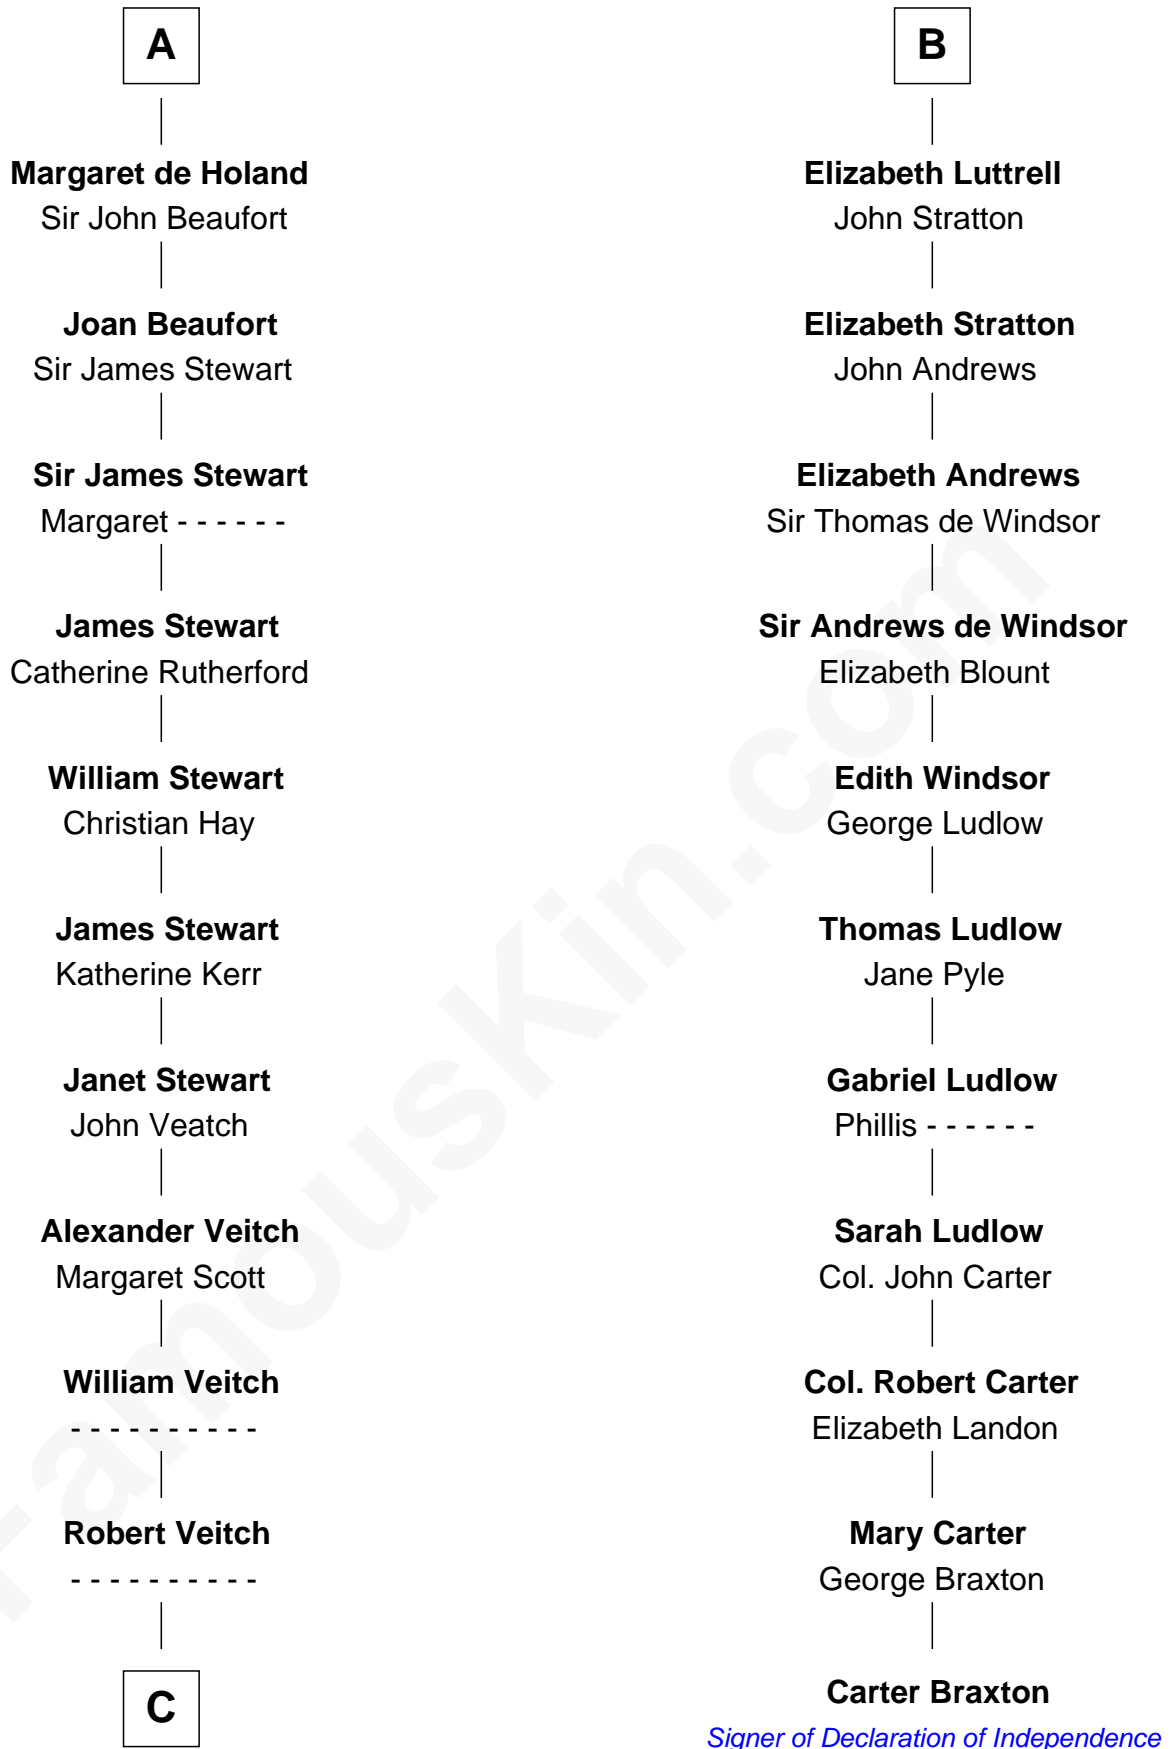

FamousKin.com

Relationship Chart of Noel Coward

Playwright, Actor, and Songwriter

17th cousin 4 times removed of

Carter Braxton

Signer of the Declaration of Independence

C

—
John Veitch

Barbara Ainslie

—
Henry Veitch

Margaret Harrison

—
Henry Gordon Veitch

Mary Kathleen Synch

—
Violet Agnes Veitch

Arthur Sabin Coward

—
Noel Coward