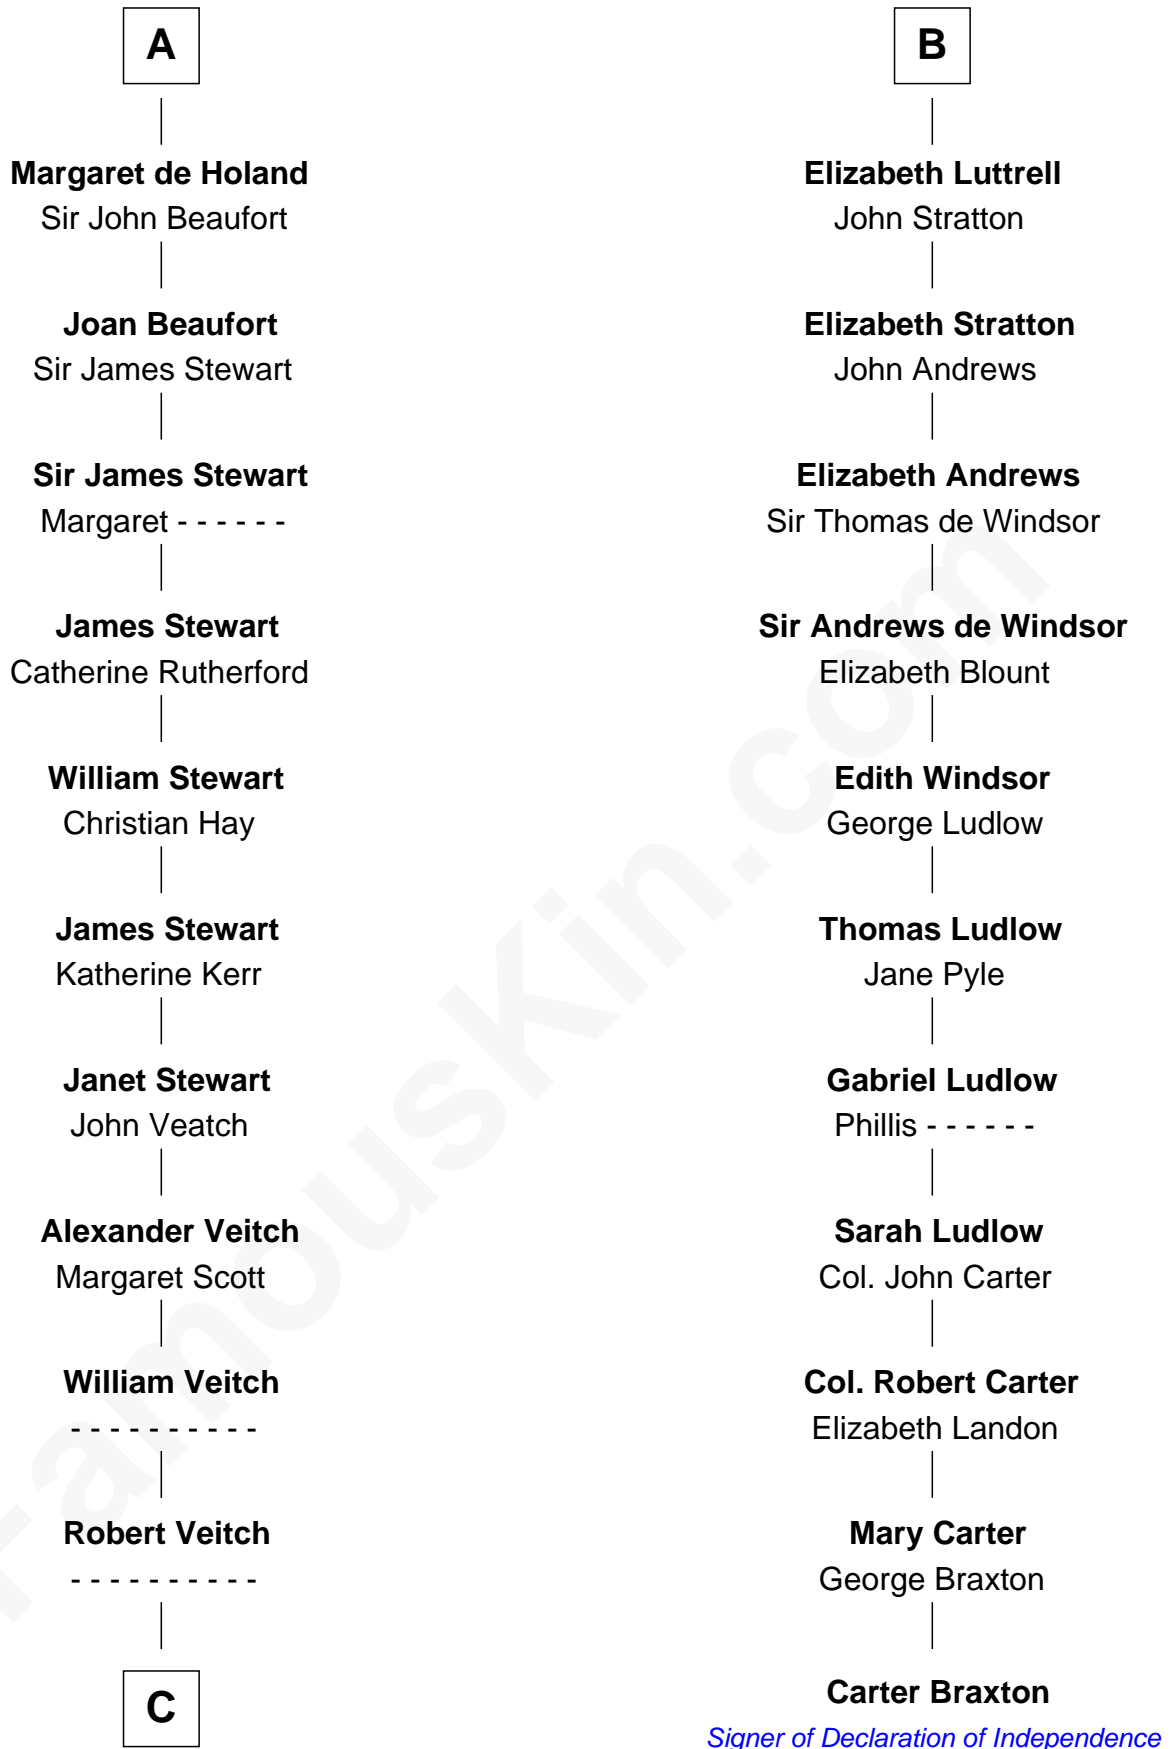

FamousKin.com

Relationship Chart of

Noel Coward

Playwright, Actor, and Songwriter

17th cousin 4 times removed of

Carter Braxton

Signer of the Declaration of Independence

C

—
John Veitch

Barbara Ainslie

—
Henry Veitch

Margaret Harrison

—
Henry Gordon Veitch

Mary Kathleen Synch

—
Violet Agnes Veitch

Arthur Sabin Coward