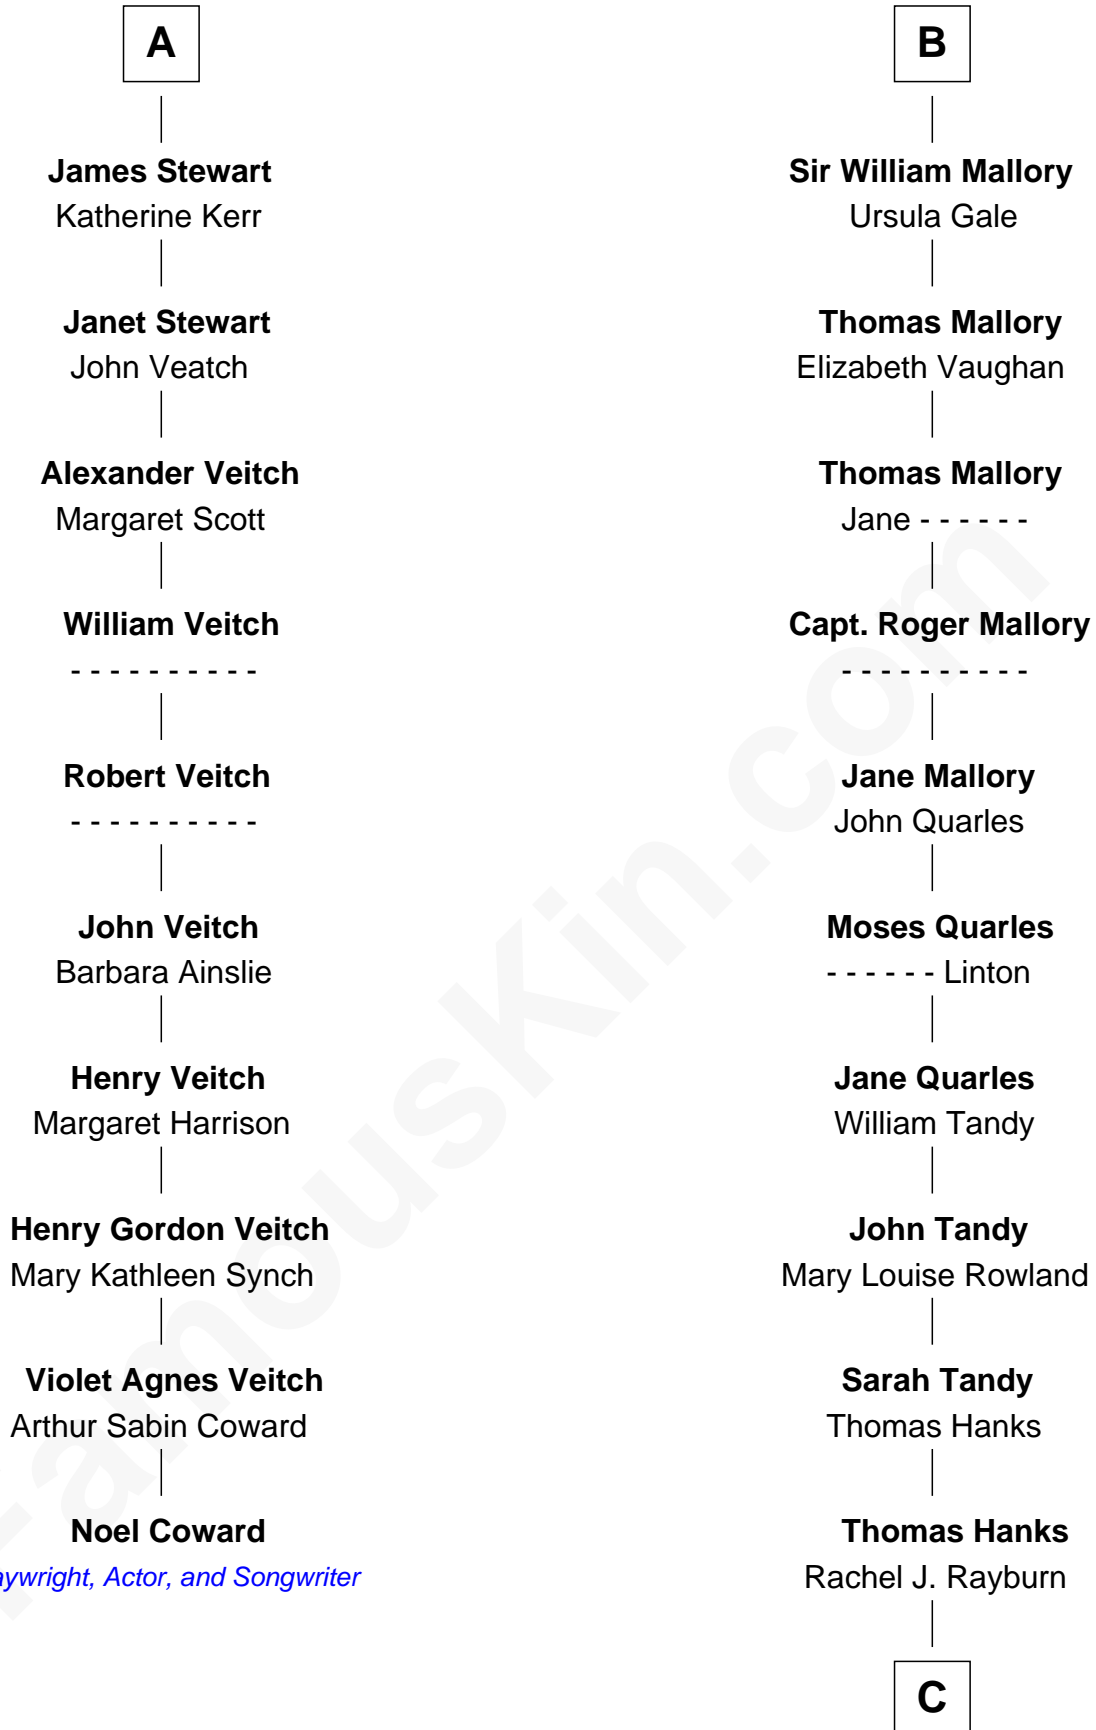

# FamousKin.com Relationship Chart of

**Noel Coward**

*Playwright, Actor, and Songwriter*

16th cousin 4 times removed of

**Tom Hanks**

*Movie Actor*

**Edmund Fitzalan**

Alice de Warenne

**C**

**Daniel Boone Hanks**  
Mary Catherine Mefford

**Ernest Buel Hanks**  
Gladys Hilda Ball

**Amos Mefford Hanks**  
Janet Marylyn Frager

**Tom Hanks**  
*Movie Actor*

FamousKin.com