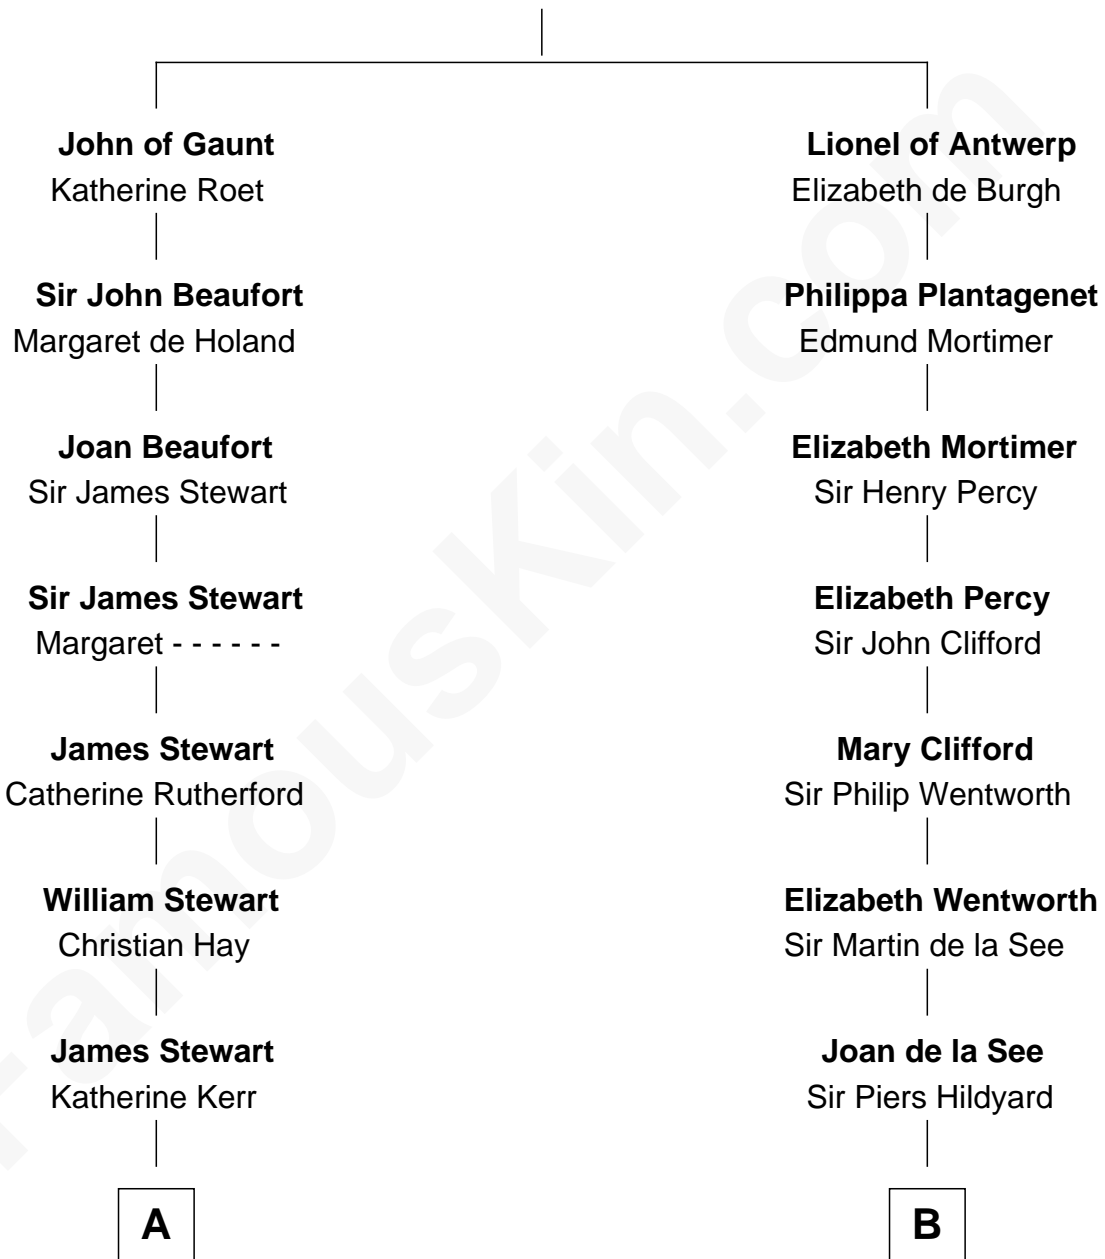

FamousKin.com

Relationship Chart of

Noel Coward

Playwright, Actor, and Songwriter

15th cousin 6 times removed of

Tuesday Weld

TV and Movie Actress

Edward III, King of England

Philippa of Hainault

C

—
Sarah Bartlett Balch

Stephen Minot Weld

—
Stephen Minot Weld

Eloise Rodman

—
Edward Motley Weld

Sarah Lothrop King

—
Lothrop Motley Weld

Yosene Balfour Ker

—
Tuesday Weld

TV and Movie Actress

FamousKin.com