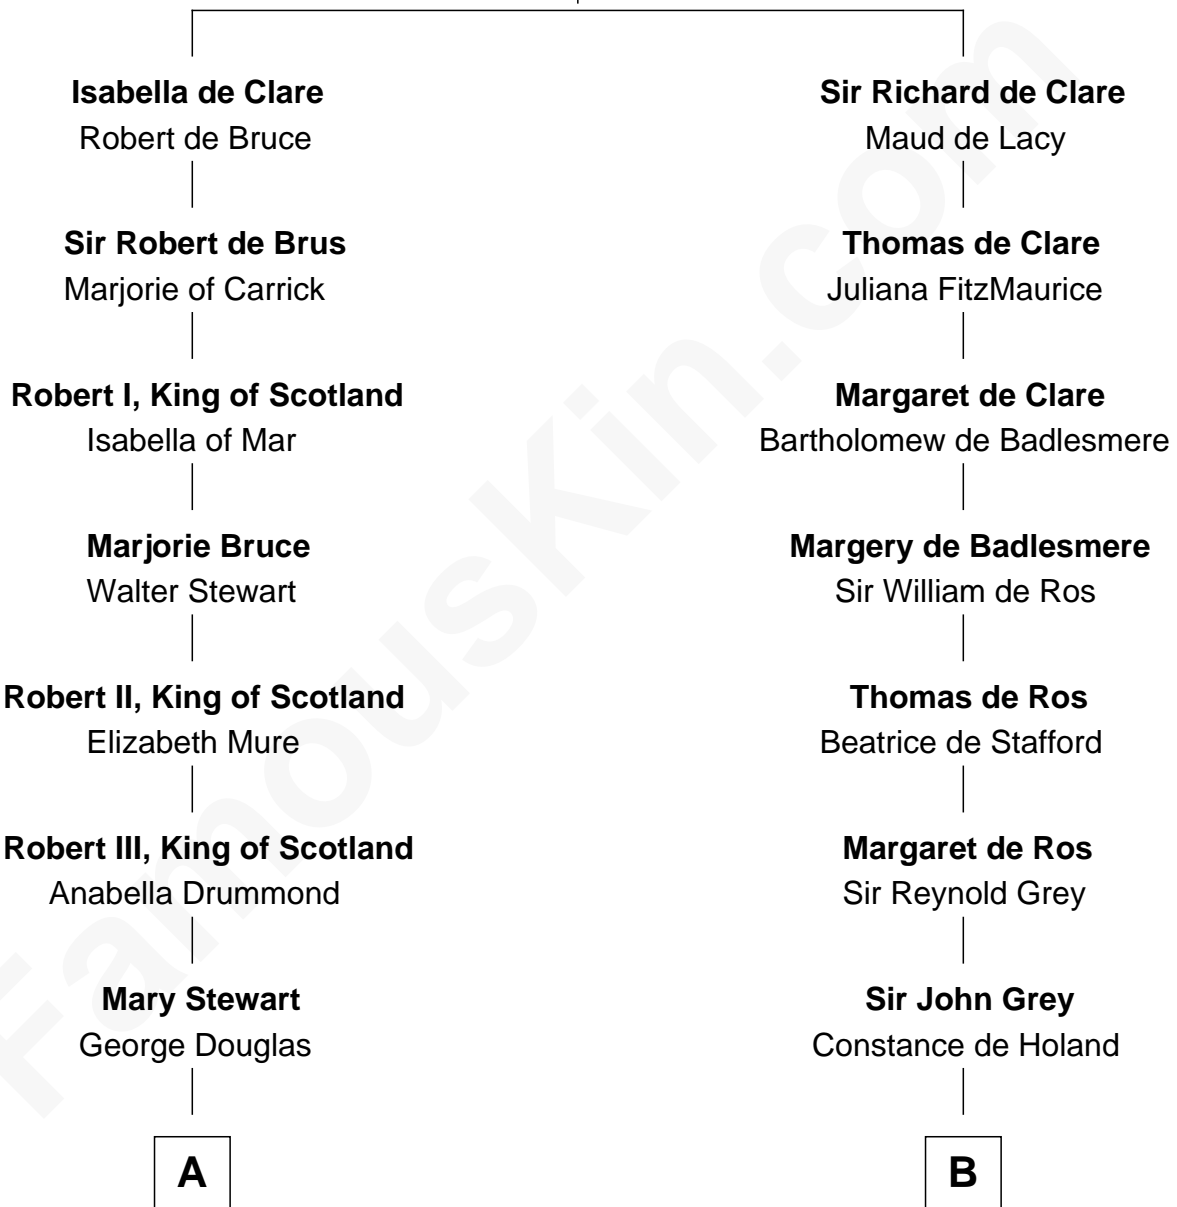

FamousKin.com

Relationship Chart of

Noel Coward

Playwright, Actor, and Songwriter

20th cousin 1 time removed of

Leverett Saltonstall

55th Governor of Massachusetts

Gilbert de Clare

Isabel Marshal

C

Henry Veitch
Margaret Harrison

Henry Gordon Veitch
Mary Kathleen Synch

Violet Agnes Veitch
Arthur Sabin Coward

Noel Coward
Playwright, Actor, and Songwriter

D

Dr. Nathaniel Saltonstall
Anna White

Leverett Saltonstall
Mary Elizabeth Sanders

Leverett Saltonstall
Rose Smith Lee

Richard Middlecott Saltonstall
Eleanor Brooks

Leverett Saltonstall
55th Governor of Massachusetts