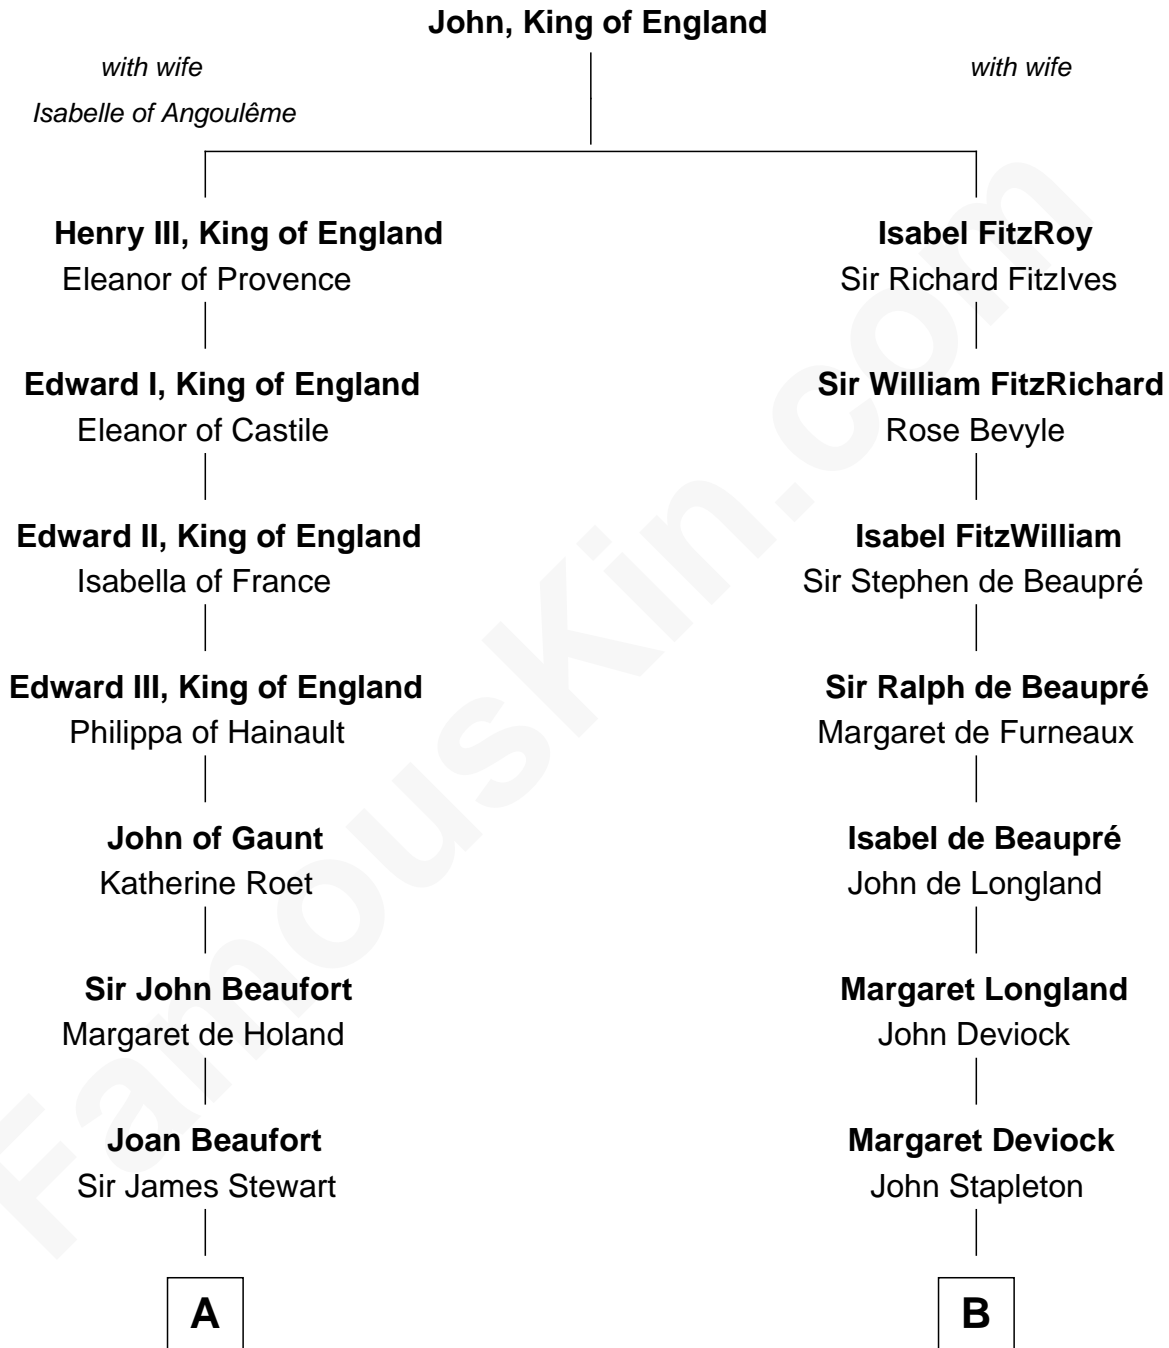

FamousKin.com

Relationship Chart of

Noel Coward

Playwright, Actor, and Songwriter

19th cousin of

Abraham Baldwin

Signer of the U.S. Constitution

C

Henry Gordon Veitch

Mary Kathleen Synch

Violet Agnes Veitch

Arthur Sabin Coward

Noel Coward

Playwright, Actor, and Songwriter

D

Timothy Baldwin

Bathsheba Stone

Michael Baldwin

Lucy Dudley

Abraham Baldwin

Signer of the U.S. Constitution

FamousKin.com