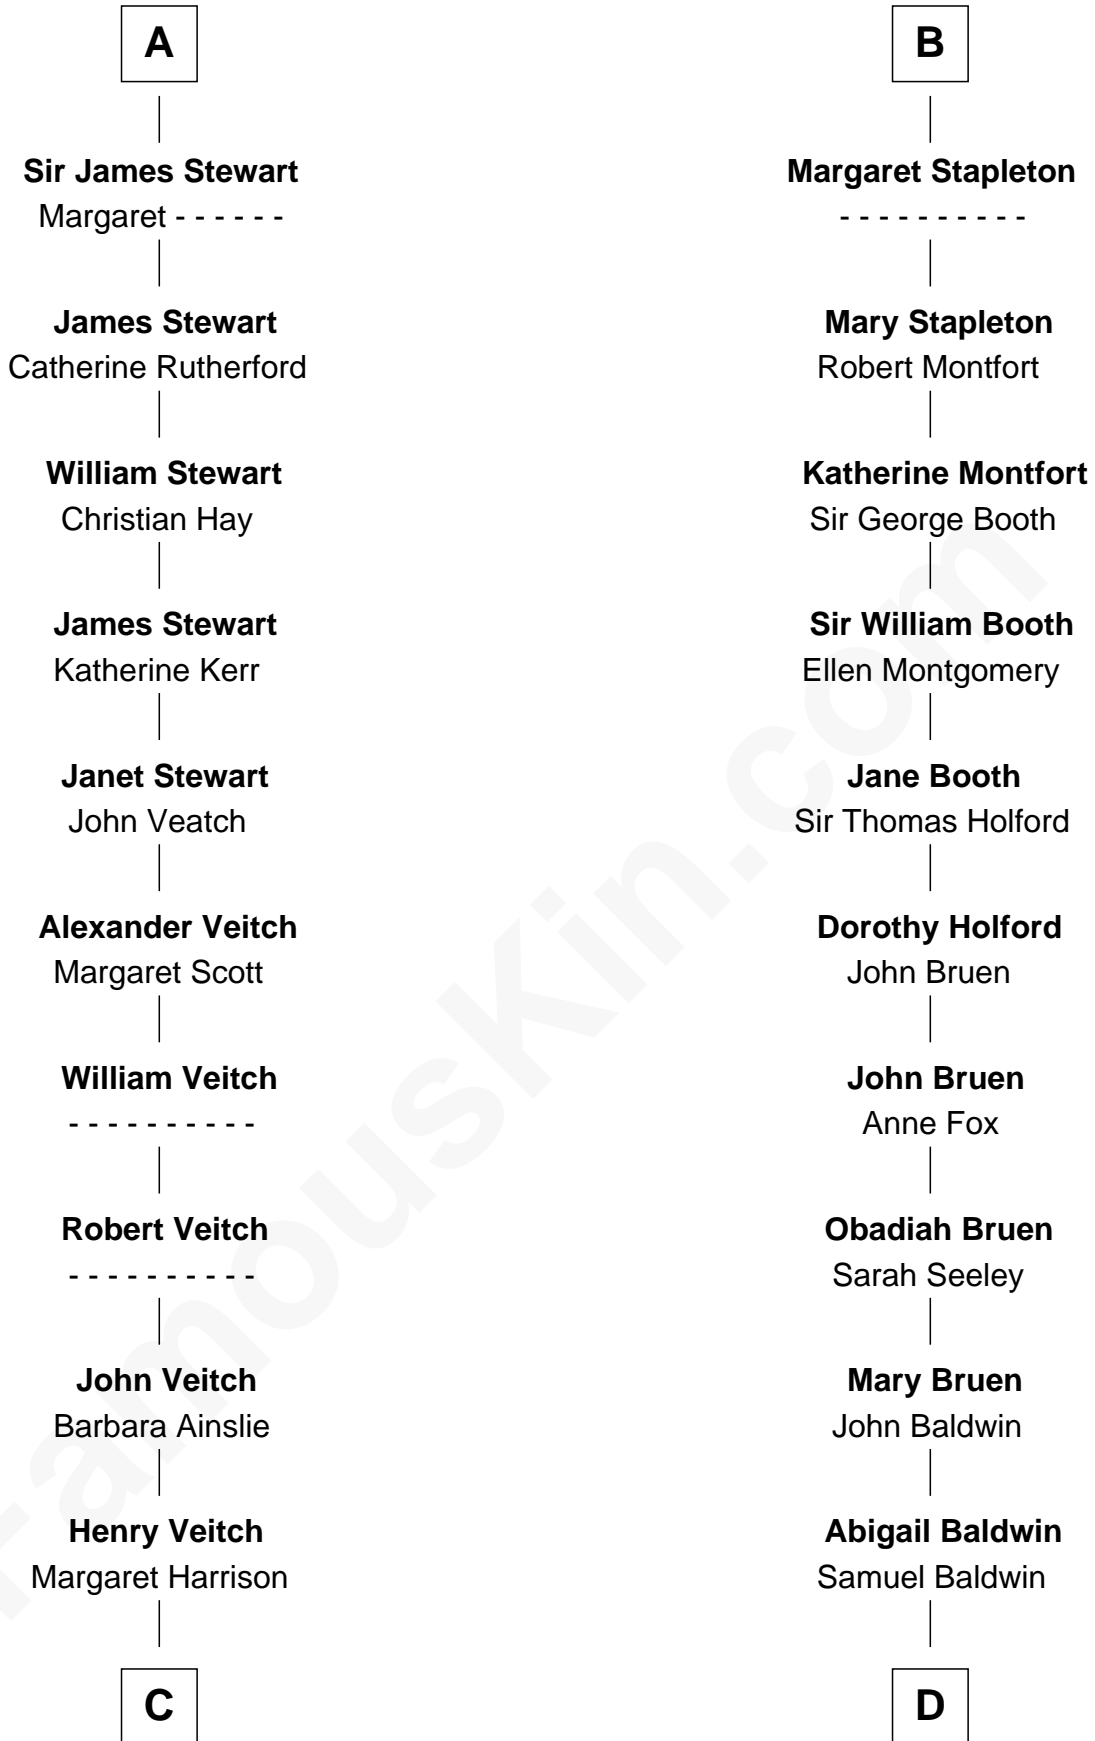

FamousKin.com

Relationship Chart of

Noel Coward

Playwright, Actor, and Songwriter

19th cousin of

Abraham Baldwin

Signer of the U.S. Constitution

C

Henry Gordon Veitch

Mary Kathleen Synch

Violet Agnes Veitch

Arthur Sabin Coward

Noel Coward

Playwright, Actor, and Songwriter

D

Timothy Baldwin

Bathsheba Stone

Michael Baldwin

Lucy Dudley

Abraham Baldwin

Signer of the U.S. Constitution

FamousKin.com