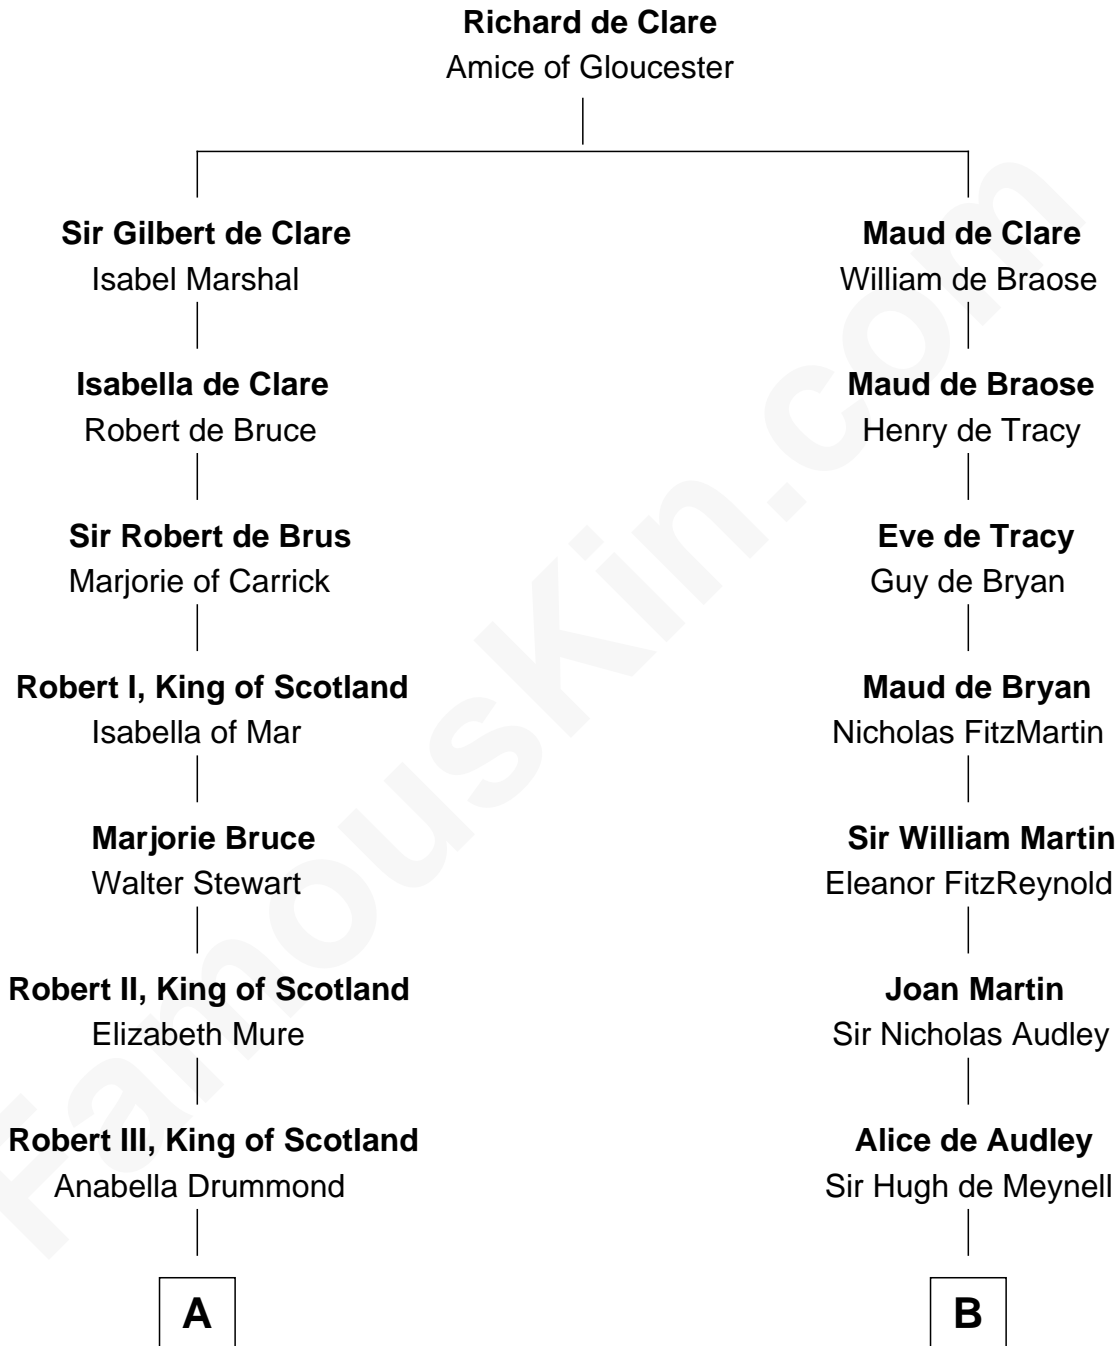

FamousKin.com Relationship Chart of

Noel Coward

Playwright, Actor, and Songwriter

21st cousin of

Charles Carroll

Signer of the Declaration of Independence

C

John Veitch
Barbara Ainslie

Henry Veitch
Margaret Harrison

Henry Gordon Veitch
Mary Kathleen Synch

Violet Agnes Veitch
Arthur Sabin Coward

Noel Coward
Playwright, Actor, and Songwriter

D

Jane Lowe
Col. Henry Sewall

Nicholas Sewall
Susanna Burgess