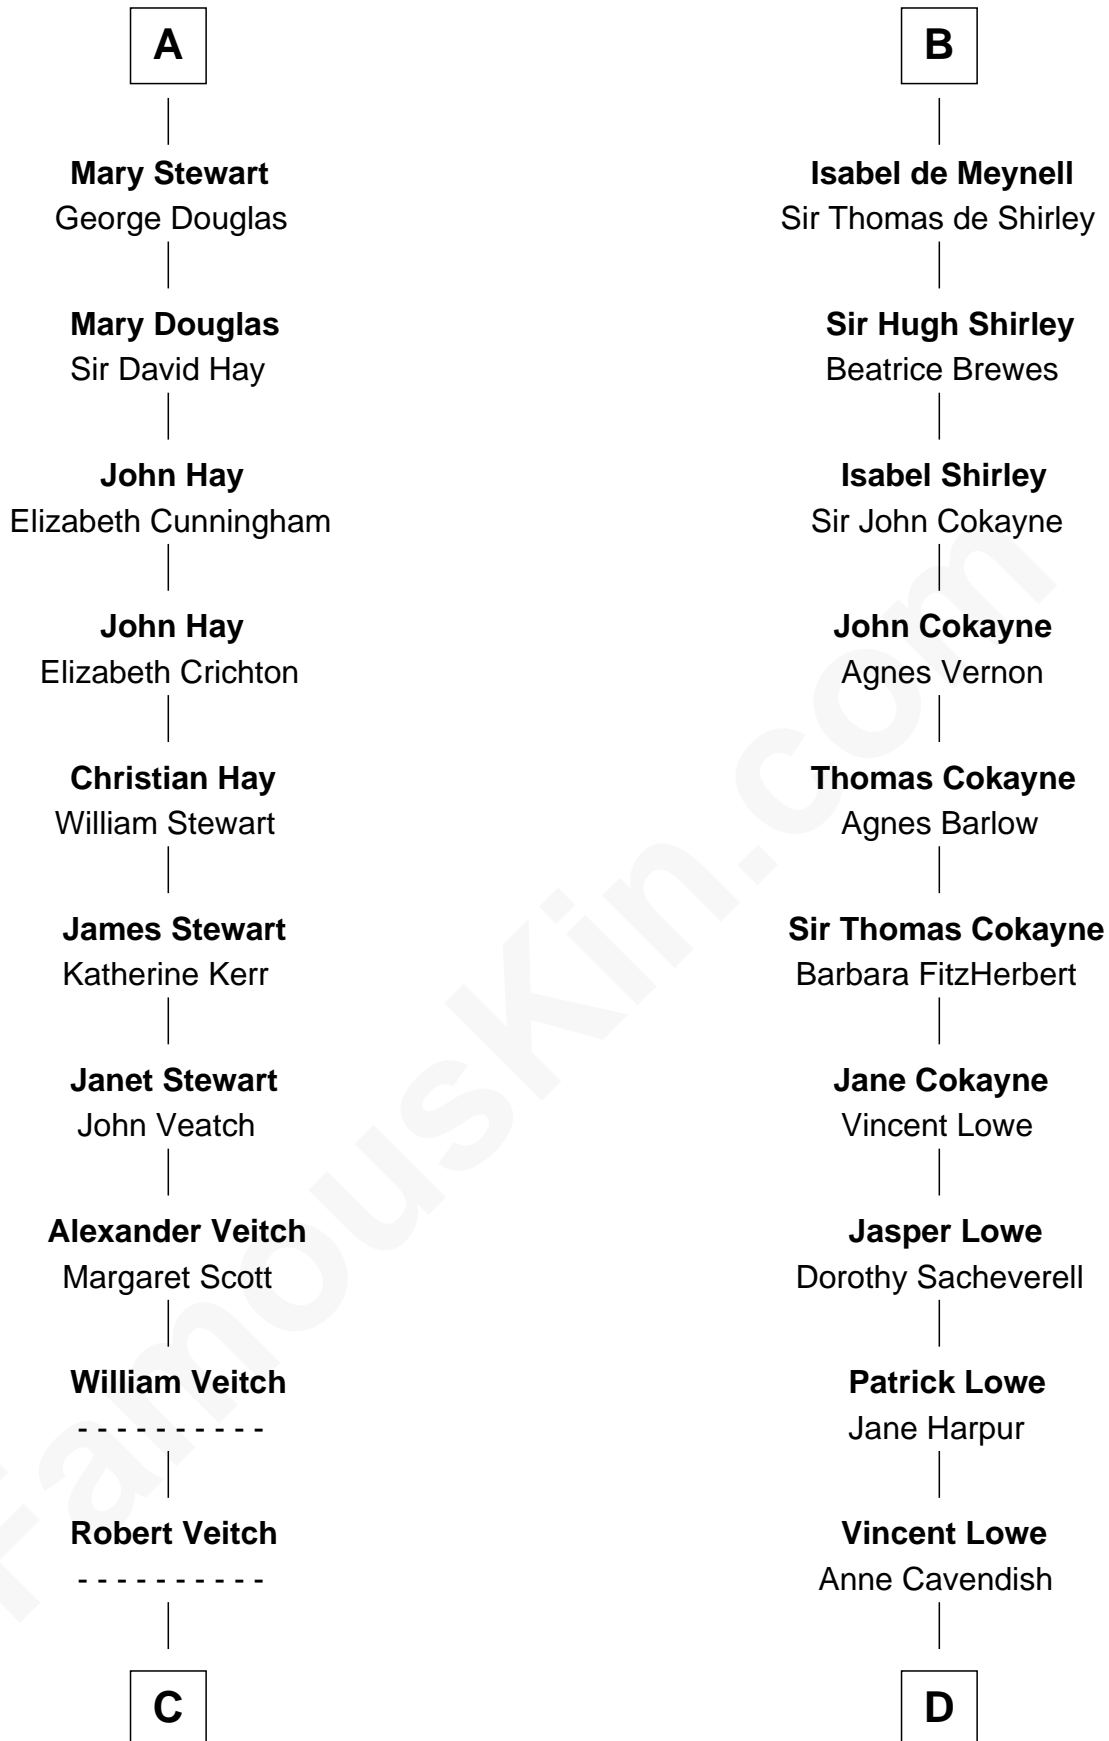

FamousKin.com Relationship Chart of

Noel Coward

Playwright, Actor, and Songwriter

21st cousin of

Charles Carroll

Signer of the Declaration of Independence

C

John Veitch
Barbara Ainslie

Henry Veitch
Margaret Harrison

Henry Gordon Veitch
Mary Kathleen Synch

Violet Agnes Veitch
Arthur Sabin Coward

Noel Coward
Playwright, Actor, and Songwriter

D

Jane Lowe
Col. Henry Sewall

Nicholas Sewall
Susanna Burgess