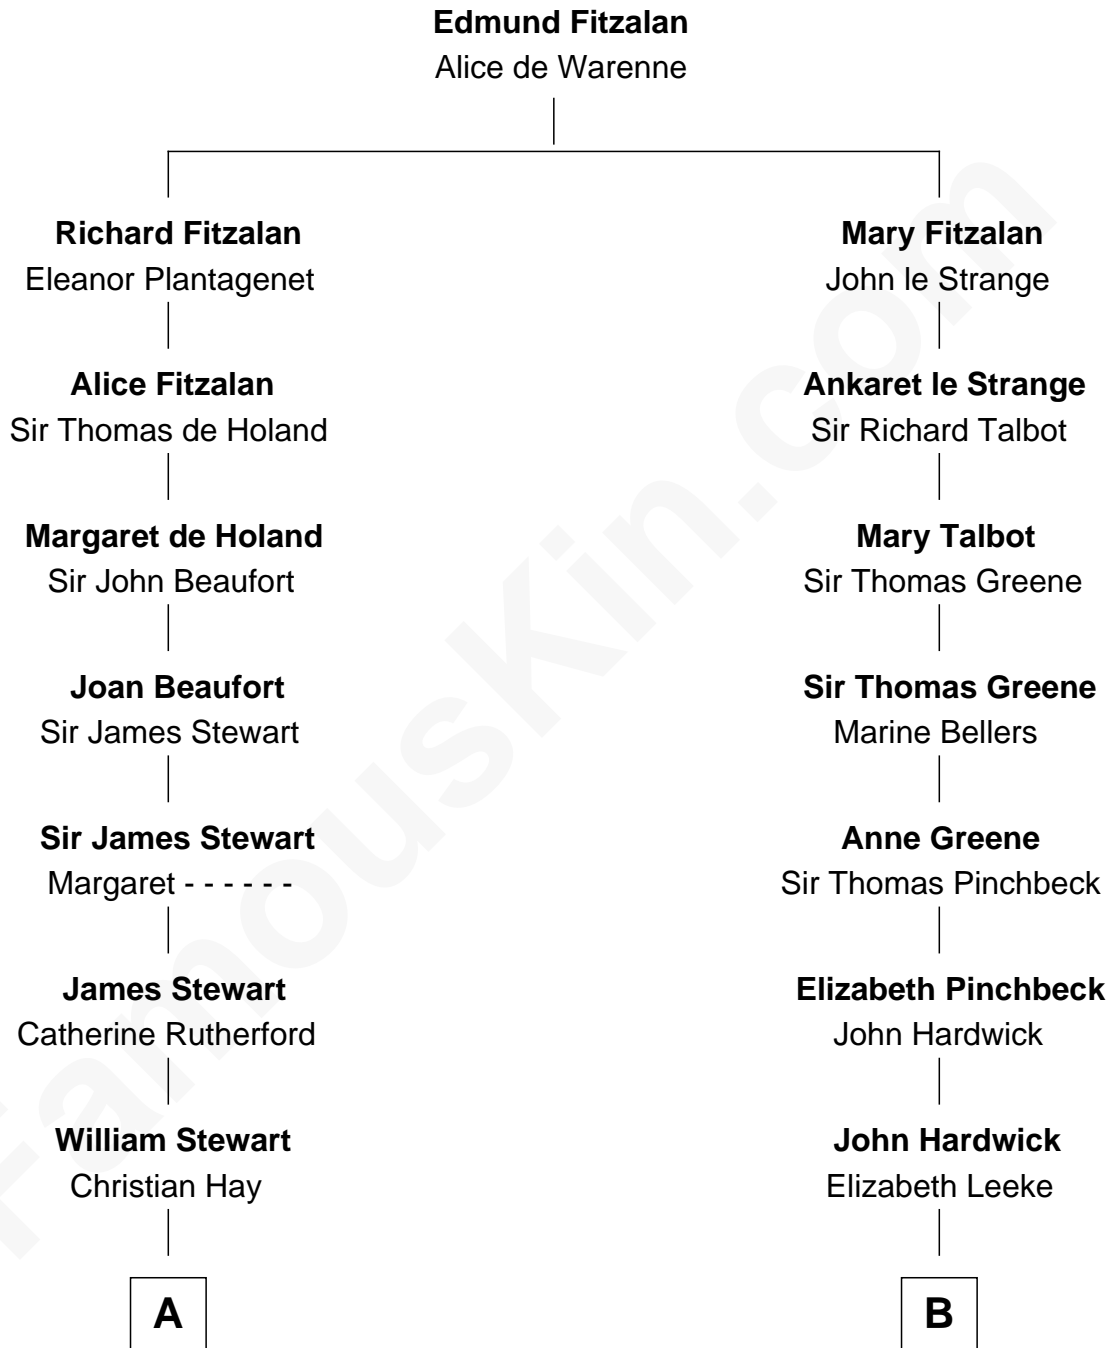

## Relationship Chart of

### Noel Coward

*Playwright, Actor, and Songwriter*

14th cousin 2 times removed of

### Charles Carroll

*Signer of the Declaration of Independence*

**A**

**James Stewart**  
Katherine Kerr

**Janet Stewart**  
John Veatch

**Alexander Veitch**  
Margaret Scott

**William Veitch**  
-----

**Robert Veitch**  
-----