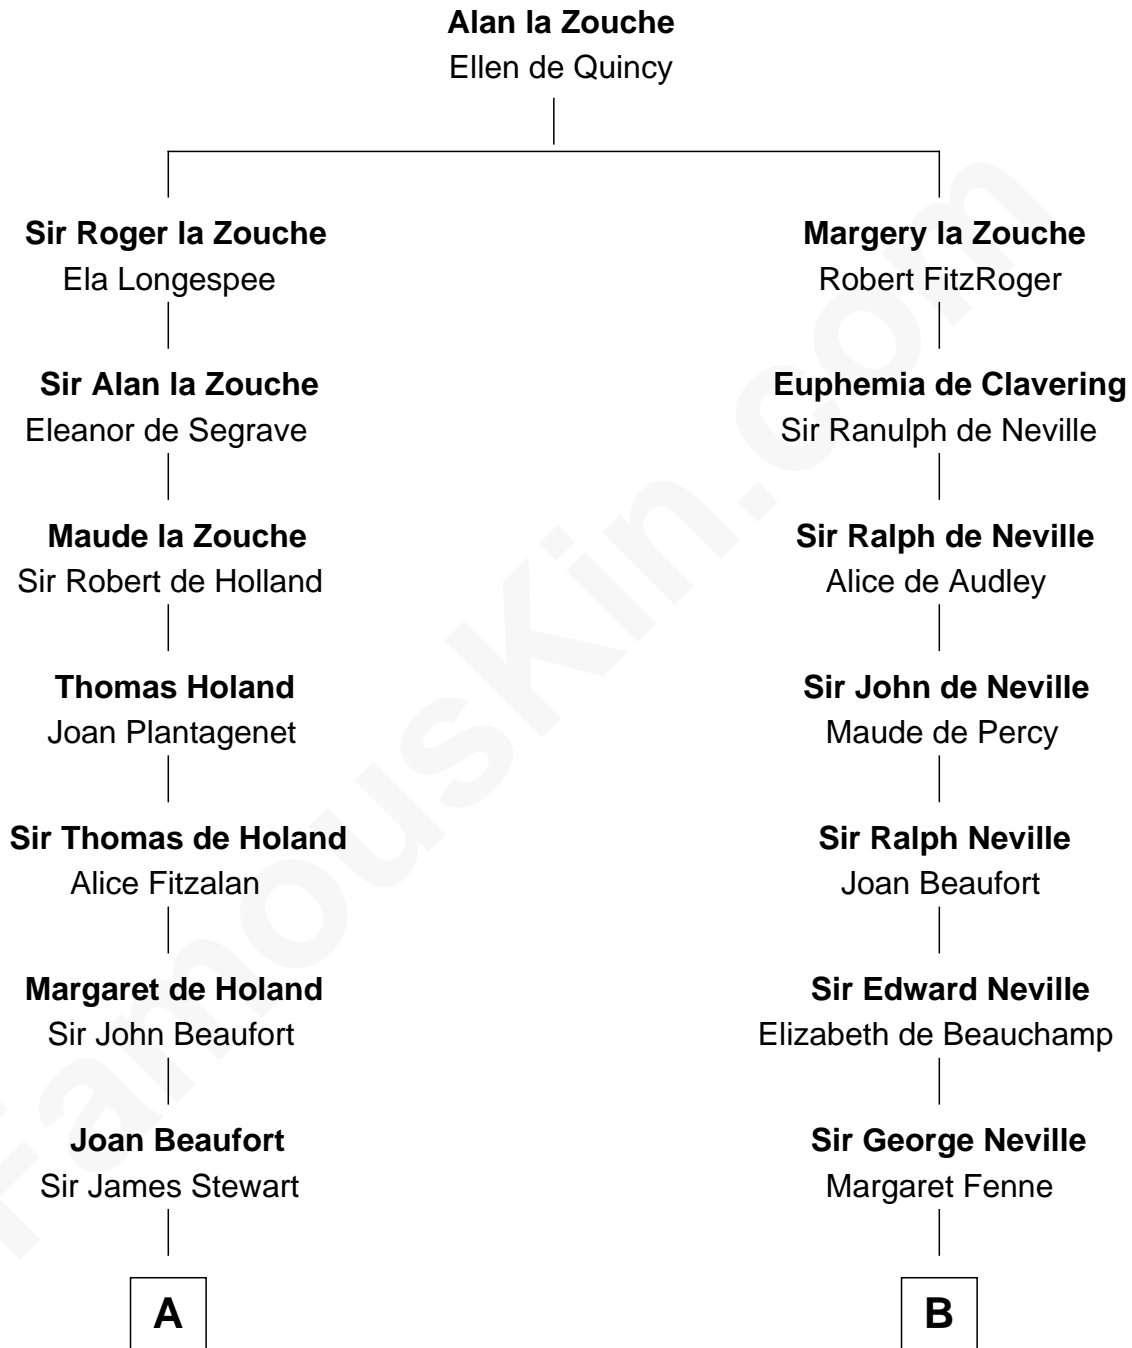

FamousKin.com

Relationship Chart of

Noel Coward

Playwright, Actor, and Songwriter

15th cousin 4 times removed of

Daniel Carroll

Signer of the U.S. Constitution

C

Henry Gordon Veitch

Mary Kathleen Synch

Violet Agnes Veitch

Arthur Sabin Coward

Noel Coward

Playwright, Actor, and Songwriter

FamousKin.com