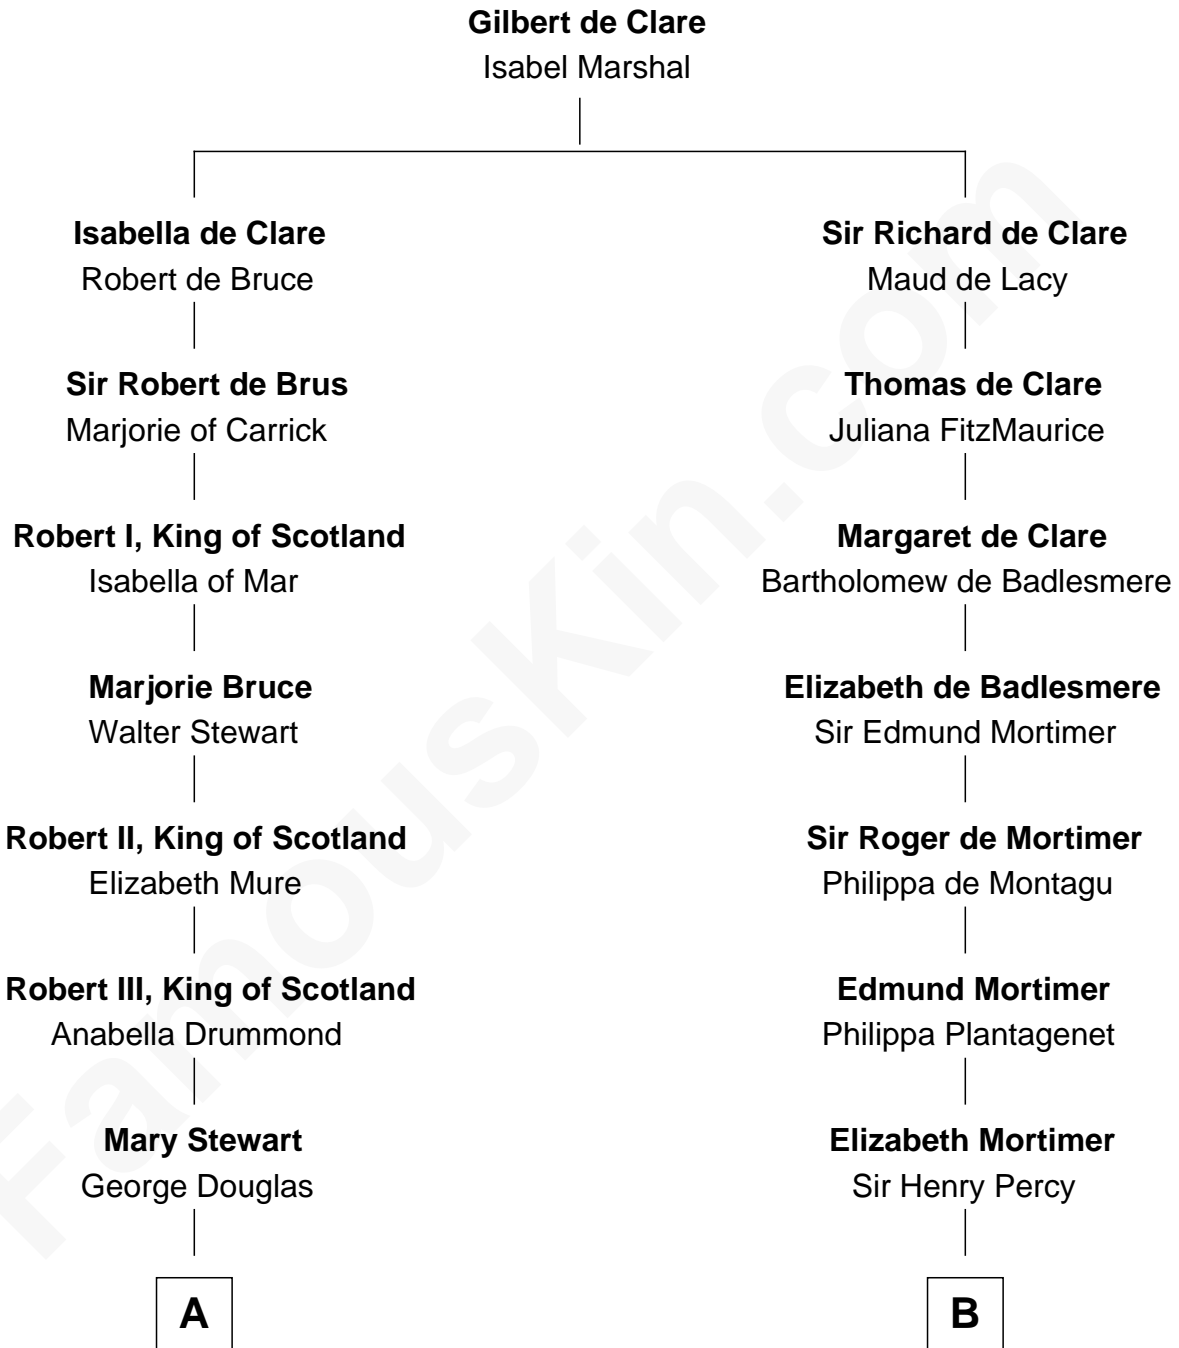

FamousKin.com Relationship Chart of

Noel Coward

Playwright, Actor, and Songwriter

19th cousin 1 time removed of

John Carroll

Founder of Georgetown University

C

Henry Veitch
Margaret Harrison

Henry Gordon Veitch
Mary Kathleen Synch

Violet Agnes Veitch
Arthur Sabin Coward

Noel Coward
Playwright, Actor, and Songwriter

D

Anne Digges
Henry Darnall

Eleanor Darnall
Daniel Carroll

John Carroll
Founder, Georgetown University