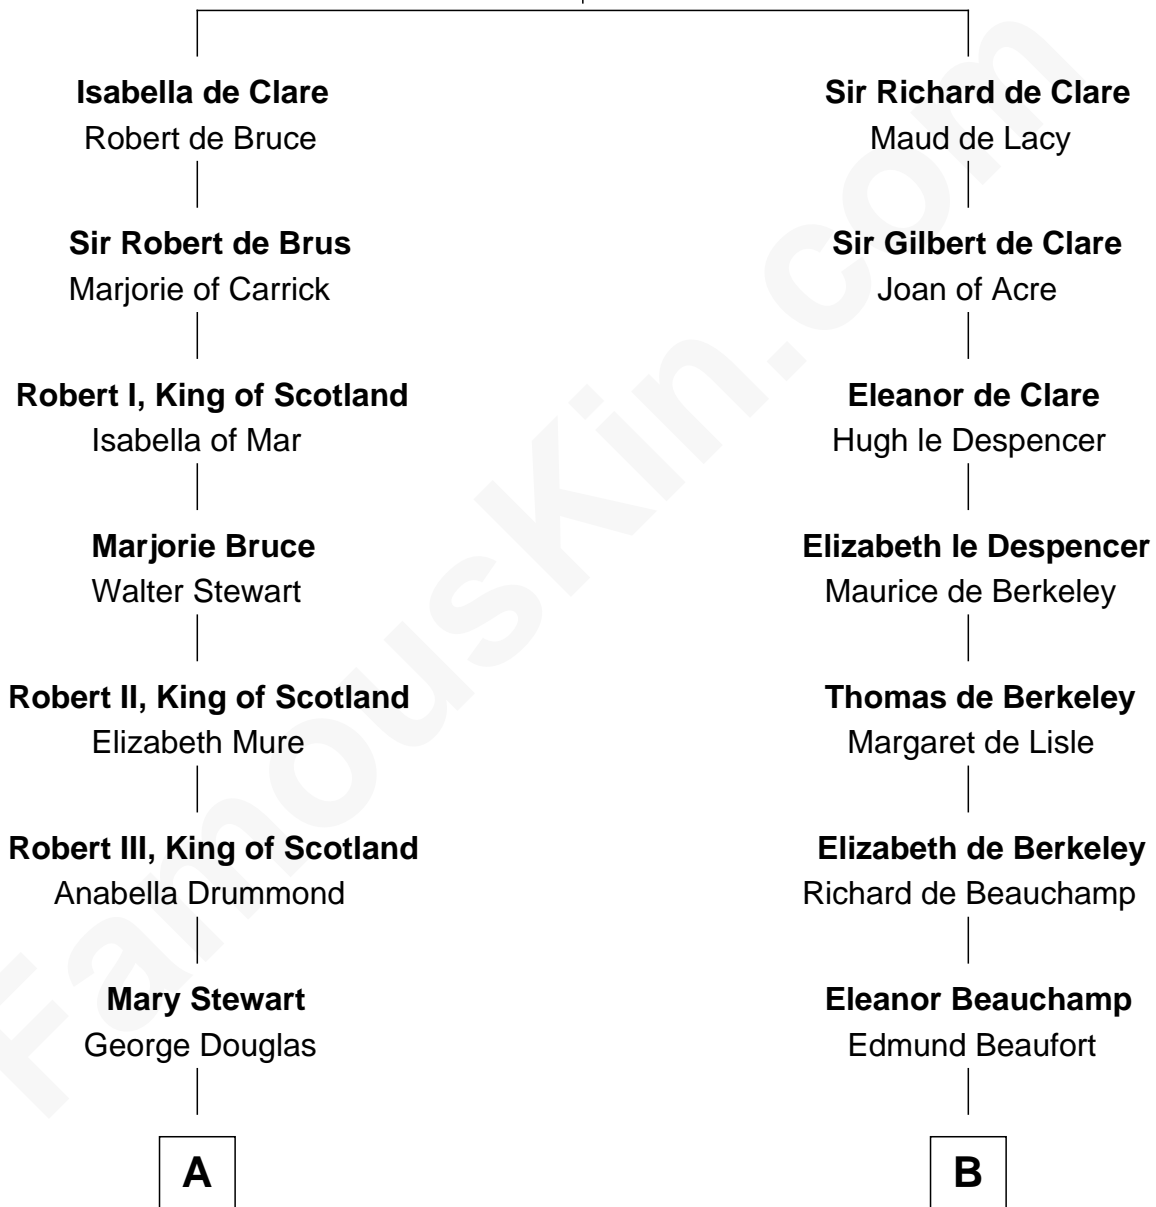

FamousKin.com Relationship Chart of

Noel Coward

Playwright, Actor, and Songwriter

20th cousin 1 time removed of

E. M. Forster

English Novelist

Gilbert de Clare

Isabel Marshal

C

Henry Veitch
Margaret Harrison

Henry Gordon Veitch
Mary Kathleen Synchron

Violet Agnes Veitch
Arthur Sabin Coward

Noel Coward
Playwright, Actor, and Songwriter

D

Lucy Watson
John Thornton

Henry Thornton
Marianne Sykes

Laura Thornton
Charles Forster

Edward Morgan Llewellyn Forster
Alice Clara Whichelo

E. M. Forster
English Novelist