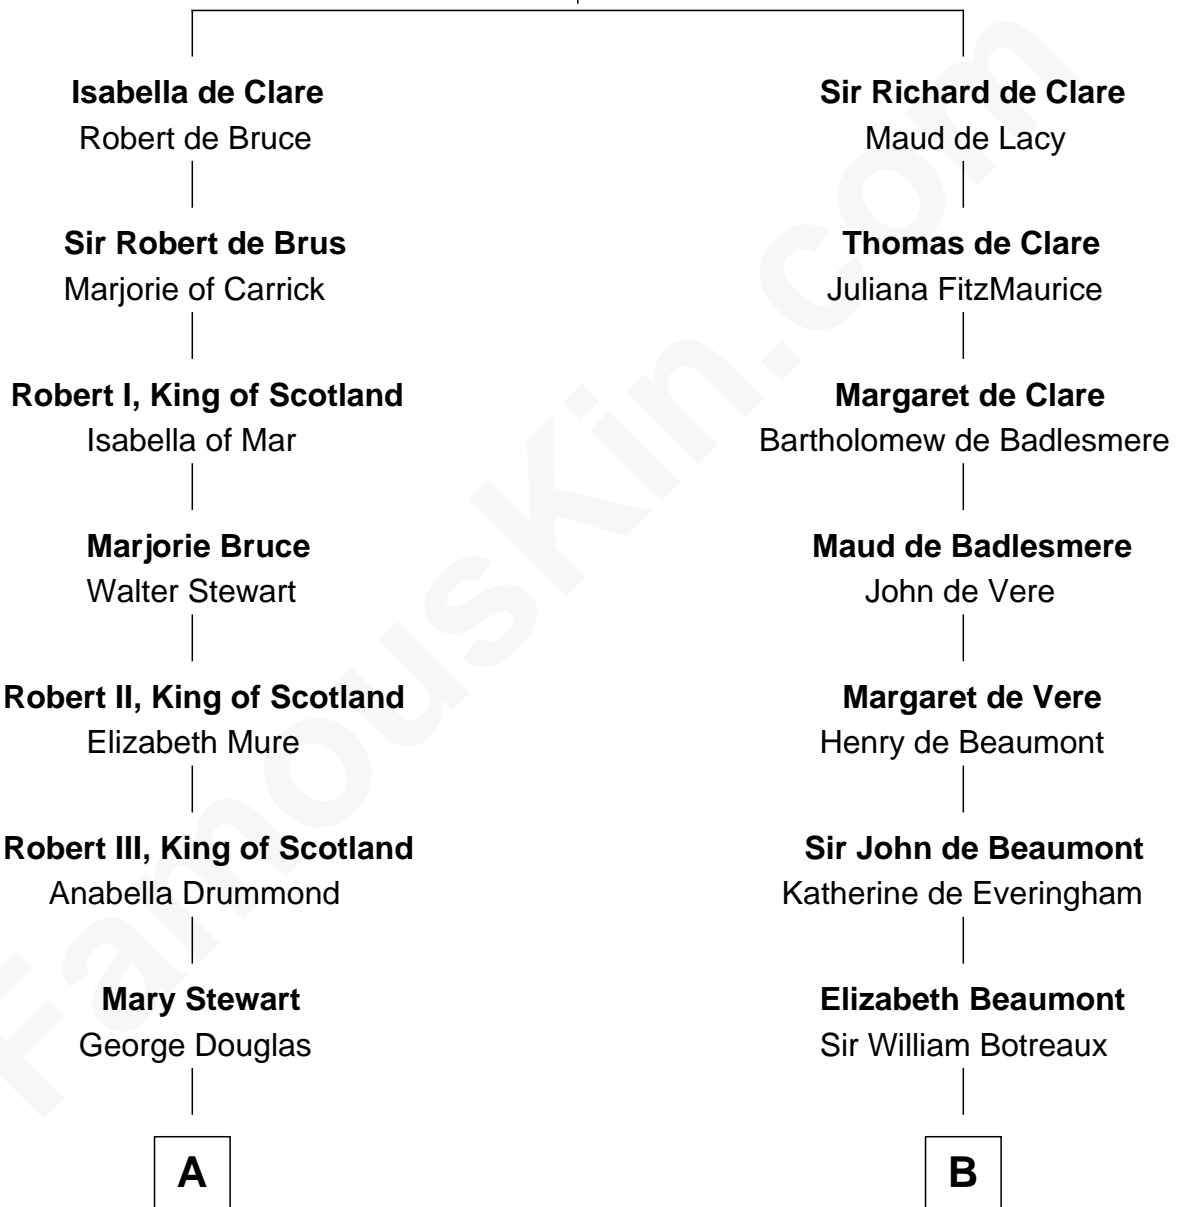

FamousKin.com

Relationship Chart of

Noel Coward

Playwright, Actor, and Songwriter

20th cousin 1 time removed of

Guillermo Billinghurst

31st President of Peru

Gilbert de Clare

Isabel Marshal

C

Henry Veitch
Margaret Harrison

Henry Gordon Veitch
Mary Kathleen Synch

Violet Agnes Veitch
Arthur Sabin Coward

Noel Coward
Playwright, Actor, and Songwriter

D

Lettice Woodroffe
William Billinghurst