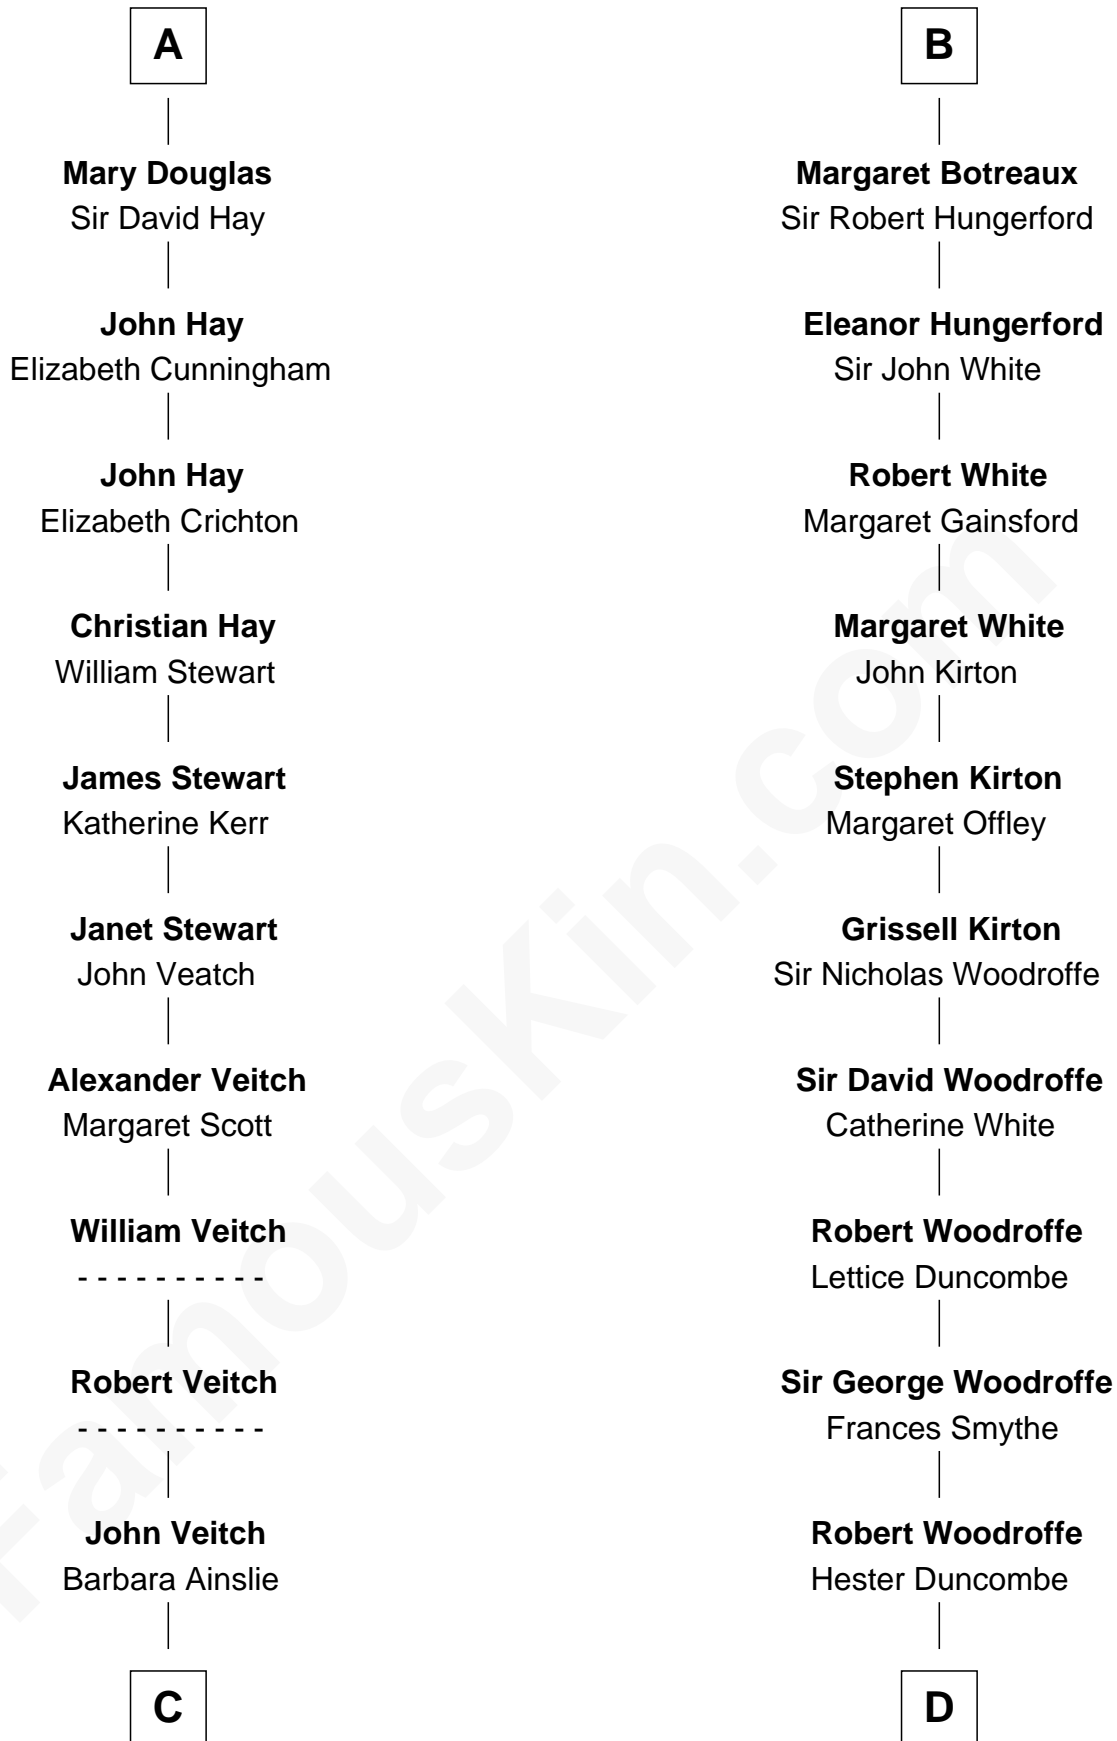

FamousKin.com

Relationship Chart of

Noel Coward

Playwright, Actor, and Songwriter

20th cousin 1 time removed of

Guillermo Billinghurst

31st President of Peru

Gilbert de Clare

Isabel Marshal

C

Henry Veitch
Margaret Harrison

Henry Gordon Veitch
Mary Kathleen Synch

Violet Agnes Veitch
Arthur Sabin Coward

Noel Coward
Playwright, Actor, and Songwriter

D

Lettice Woodroffe
William Billinghurst