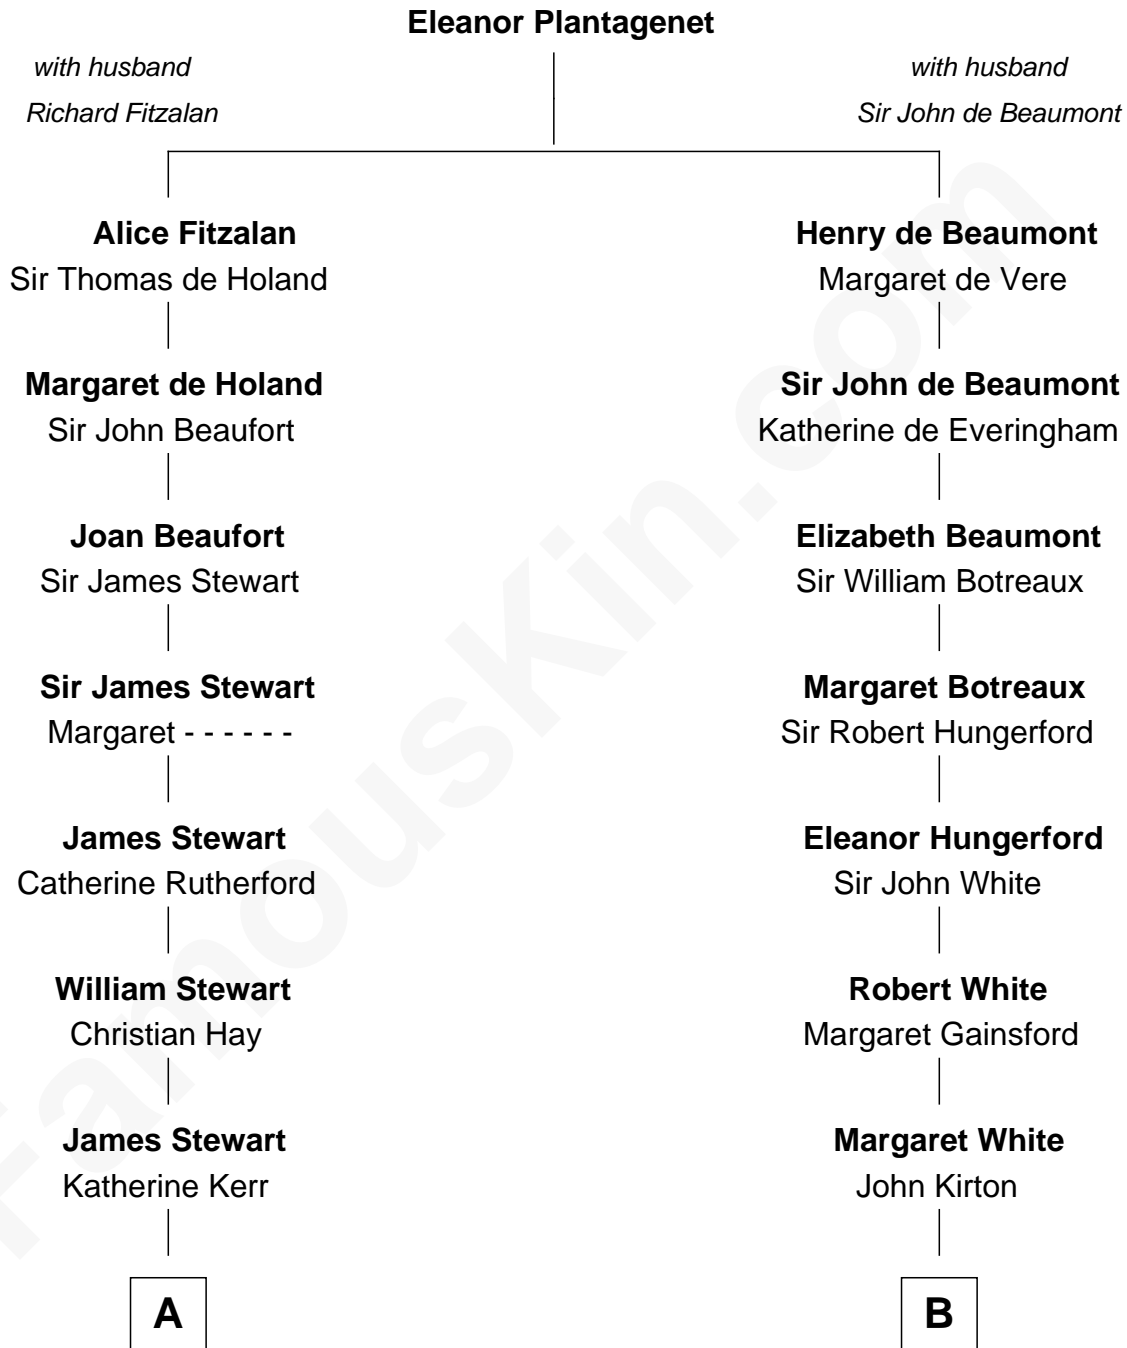

FamousKin.com

Relationship Chart of

Noel Coward

Playwright, Actor, and Songwriter

15th cousin 4 times removed of

Susana Ferrari Billinghurst

Argentine Aviation Pioneer

C

—
Lisandro Billinghamurst

Ana Kidd

—
Rosa Laureana Billinghamurst

Alfredo Ferrari

—
Susana Ferrari Billinghamurst

Argentine Aviation Pioneer

FamousKin.com