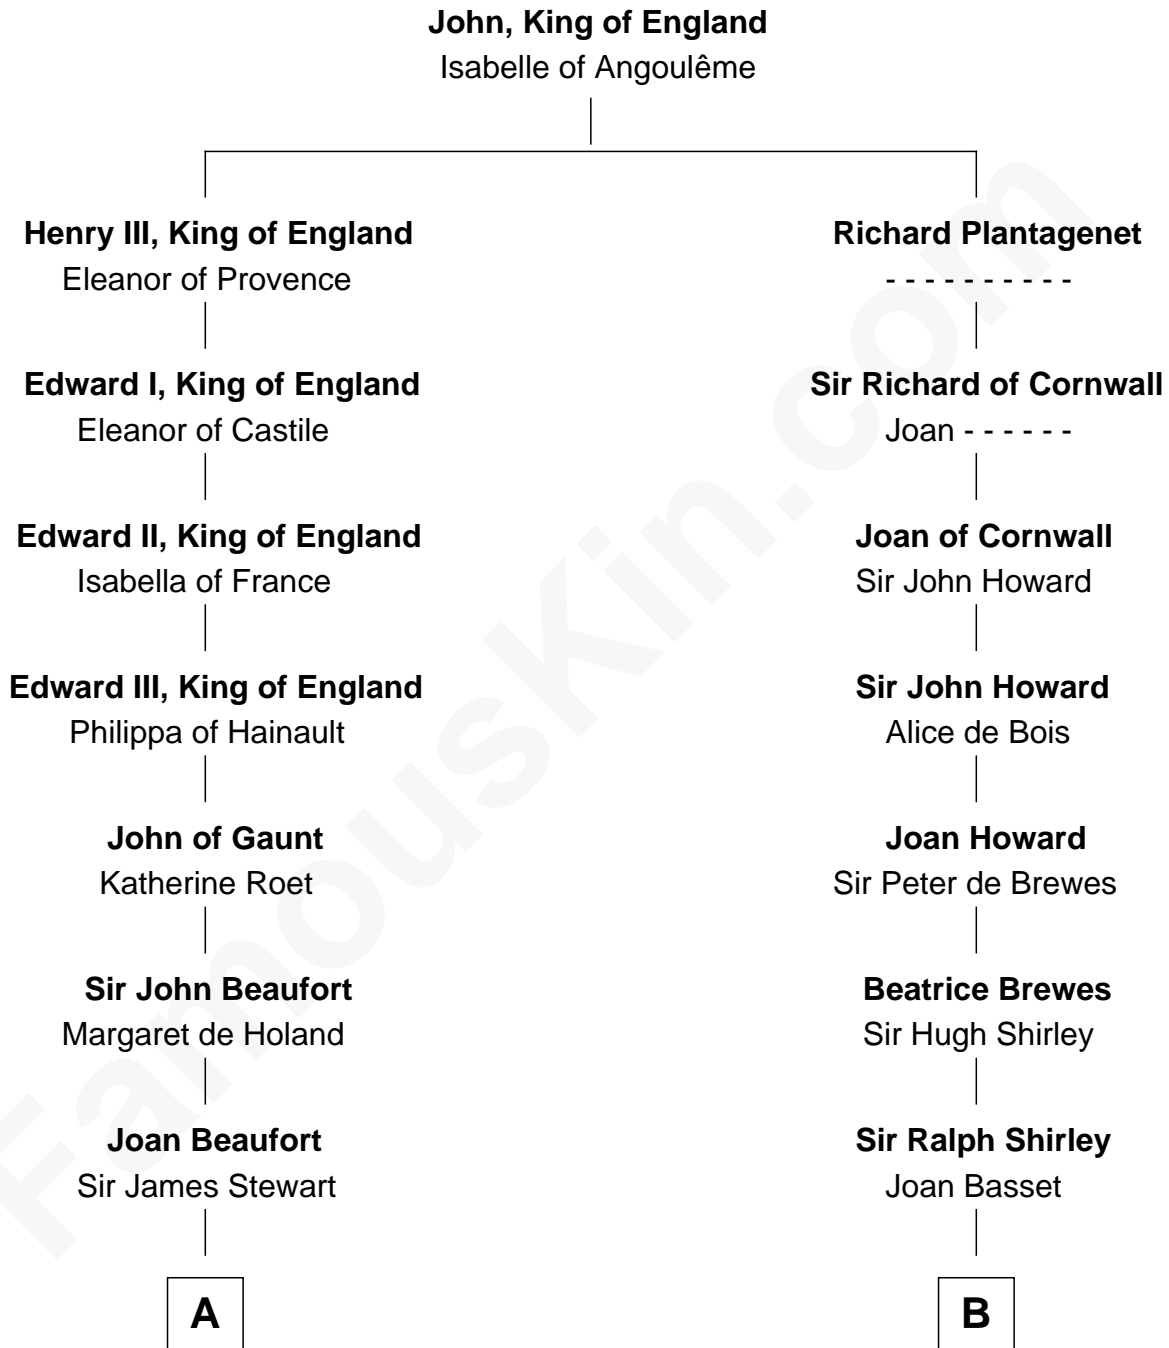

FamousKin.com Relationship Chart of

Noel Coward

Playwright, Actor, and Songwriter

19th cousin 1 time removed of

Eugene Foss

45th Governor of Massachusetts

C

Henry Gordon Veitch

Mary Kathleen Synch

Violet Agnes Veitch

Arthur Sabin Coward

Noel Coward

Playwright, Actor, and Songwriter

D

Susanna Hallett

Col. Heman Bangs