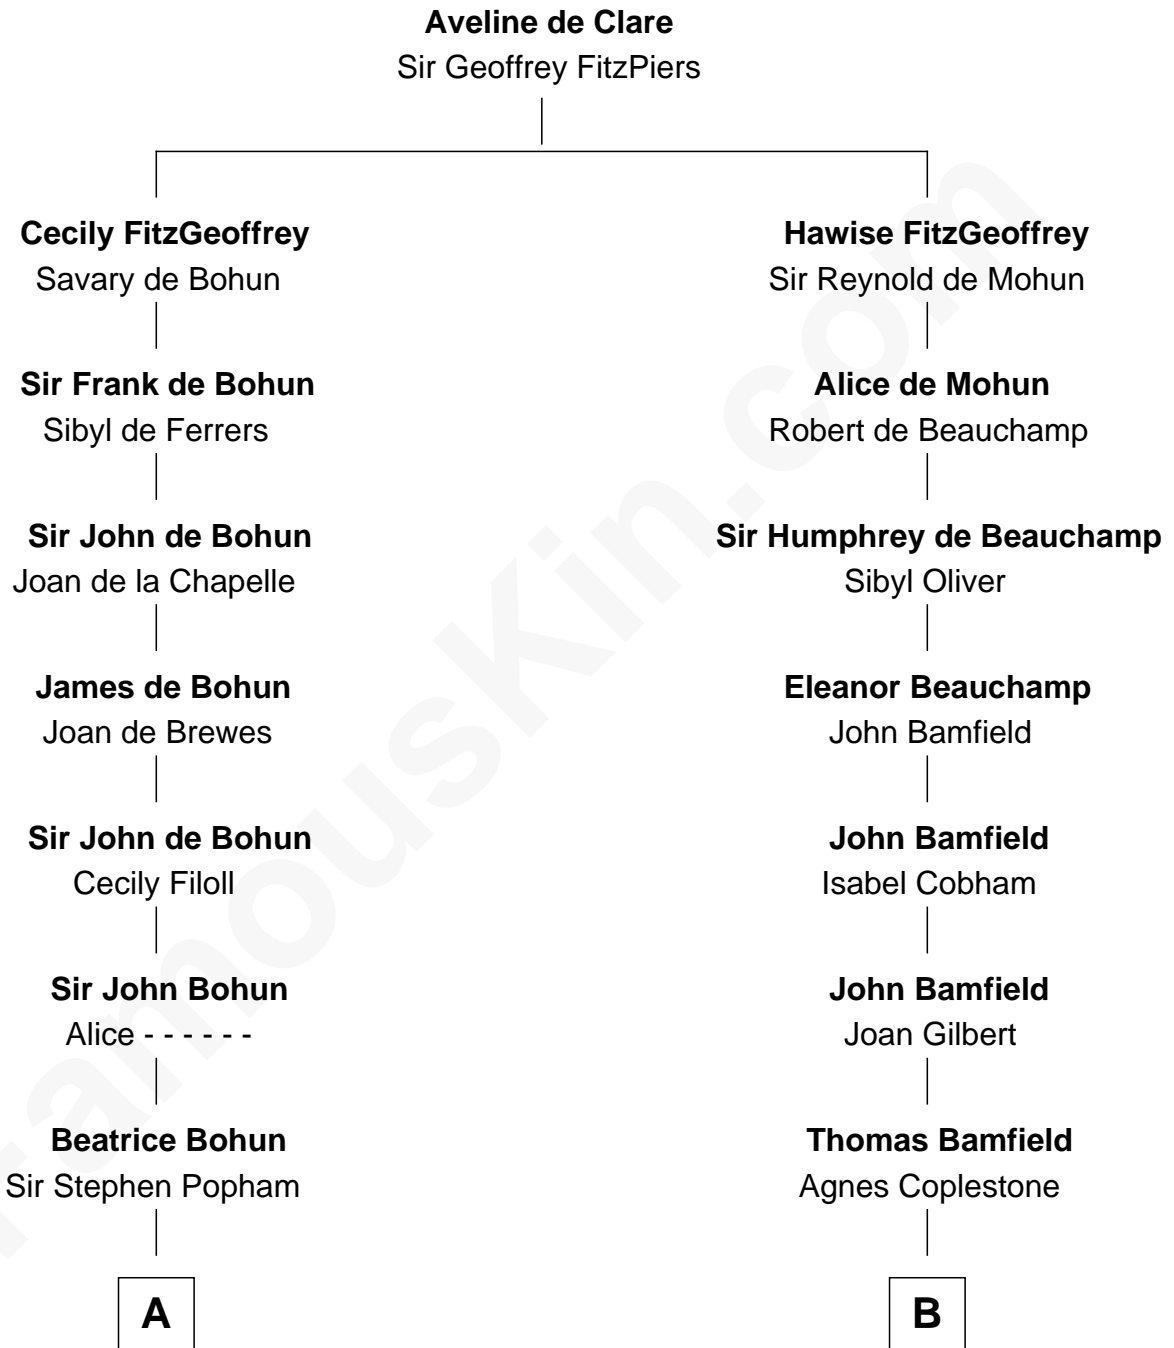

# FamousKin.com Relationship Chart of

**Edmund Waller**

*English Poet and Politician*

13th cousin 8 times removed of

**Susan B. Anthony**

*Women's Rights Advocate*

**C**

—  
**Mindwell Stone**

Ebenezer Woodward

—  
**Mary Woodward**

Jonathan Richardson

—  
**Susannah Richardson**

Daniel Read

—  
**Lucy Read**

Daniel Anthony

—  
**Susan B. Anthony**

*Women's Rights Advocate*

FamousKin.com