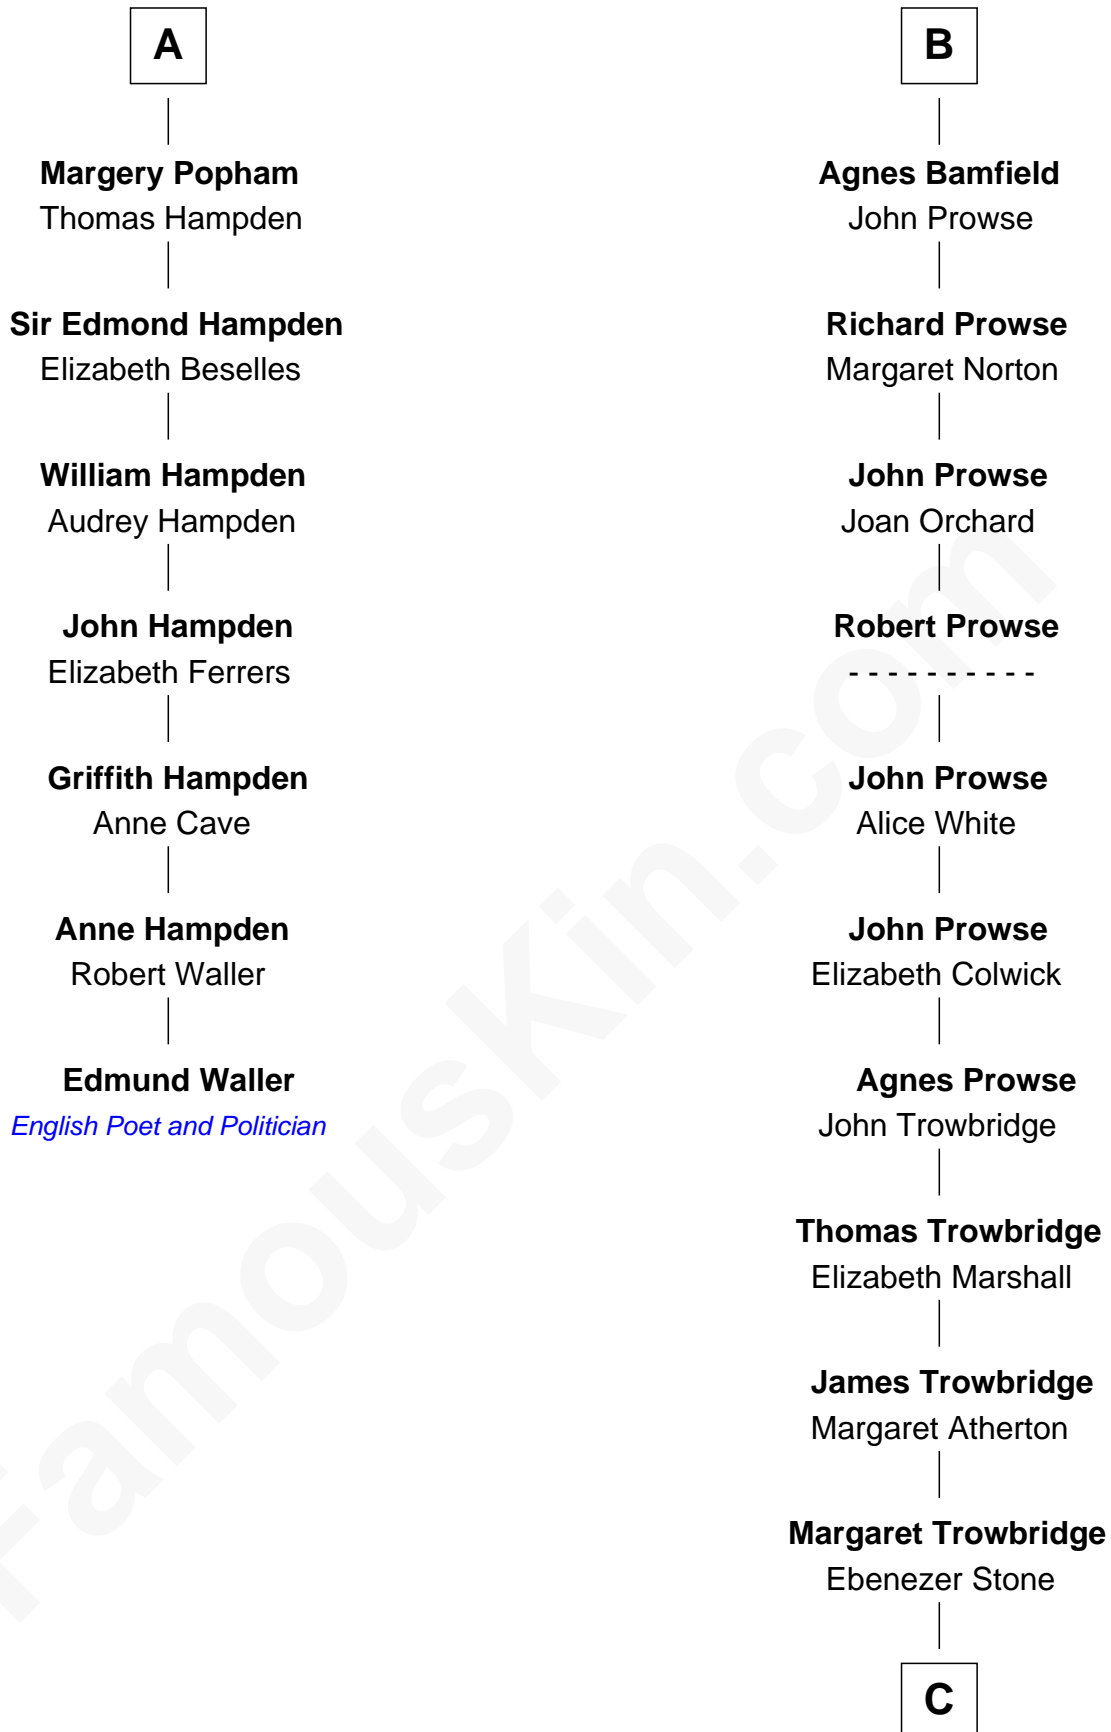

# FamousKin.com Relationship Chart of

**Edmund Waller**

*English Poet and Politician*

13th cousin 8 times removed of

**Susan B. Anthony**

*Women's Rights Advocate*

**C**

—  
**Mindwell Stone**

Ebenezer Woodward

—  
**Mary Woodward**

Jonathan Richardson

—  
**Susannah Richardson**

Daniel Read

—  
**Lucy Read**

Daniel Anthony

—  
**Susan B. Anthony**