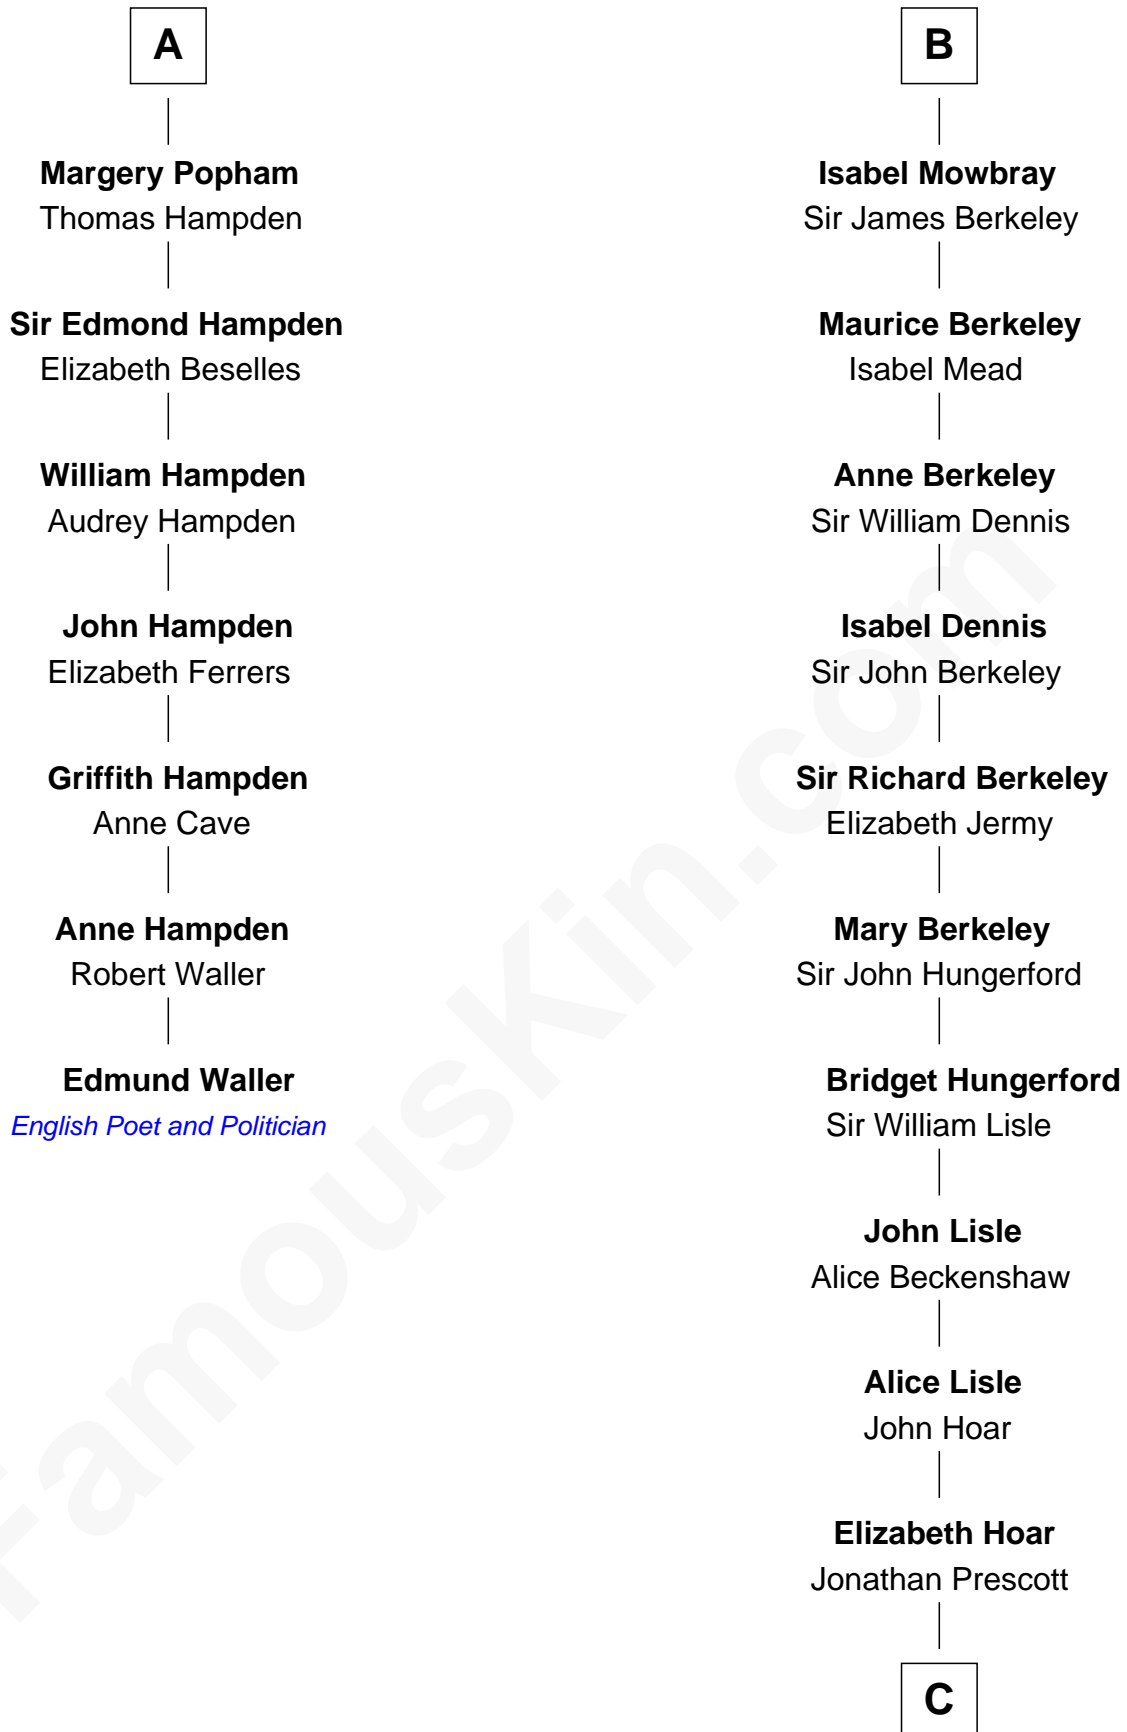

FamousKin.com Relationship Chart of

Edmund Waller

English Poet and Politician

13th cousin 6 times removed of

Samuel Prescott

Completed Paul Revere's Midnight Ride

C

—
Dr. Jonathan Prescott

Rebecca Bulkeley

—
Dr. Abel Prescott

Abigail Brigham

—
Samuel Prescott

Completed Paul Revere's Ride

FamousKin.com