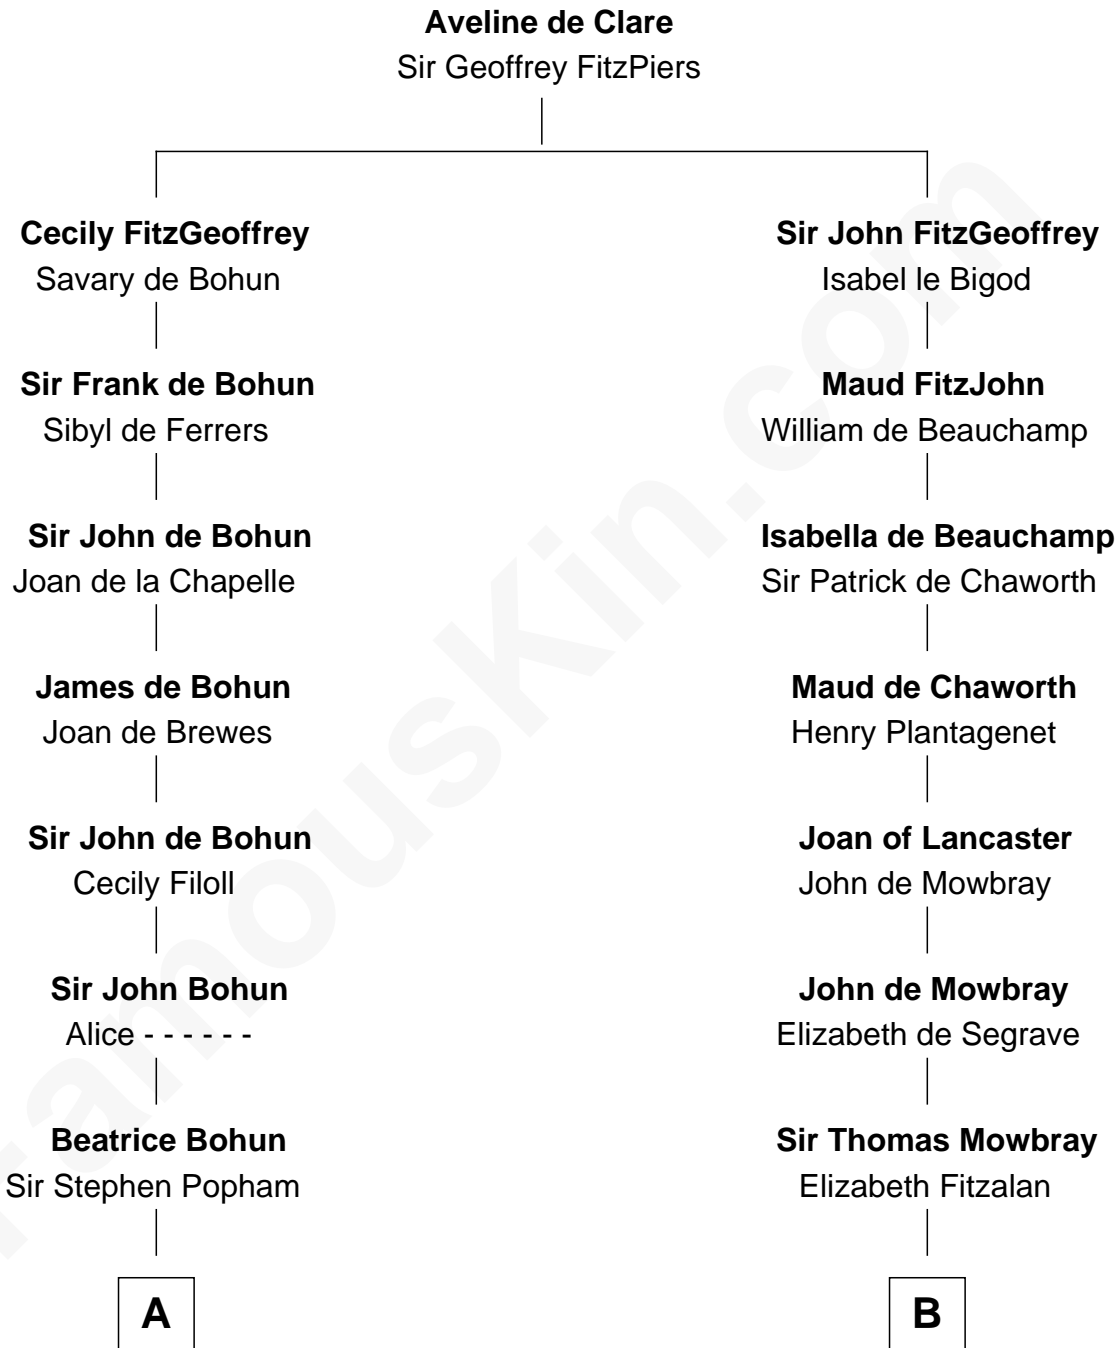

FamousKin.com Relationship Chart of

Edmund Waller

English Poet and Politician

13th cousin 6 times removed of

Samuel Prescott

Completed Paul Revere's Midnight Ride

C

—
Dr. Jonathan Prescott

Rebecca Bulkeley

—
Dr. Abel Prescott

Abigail Brigham

—
Samuel Prescott

Completed Paul Revere's Ride

FamousKin.com