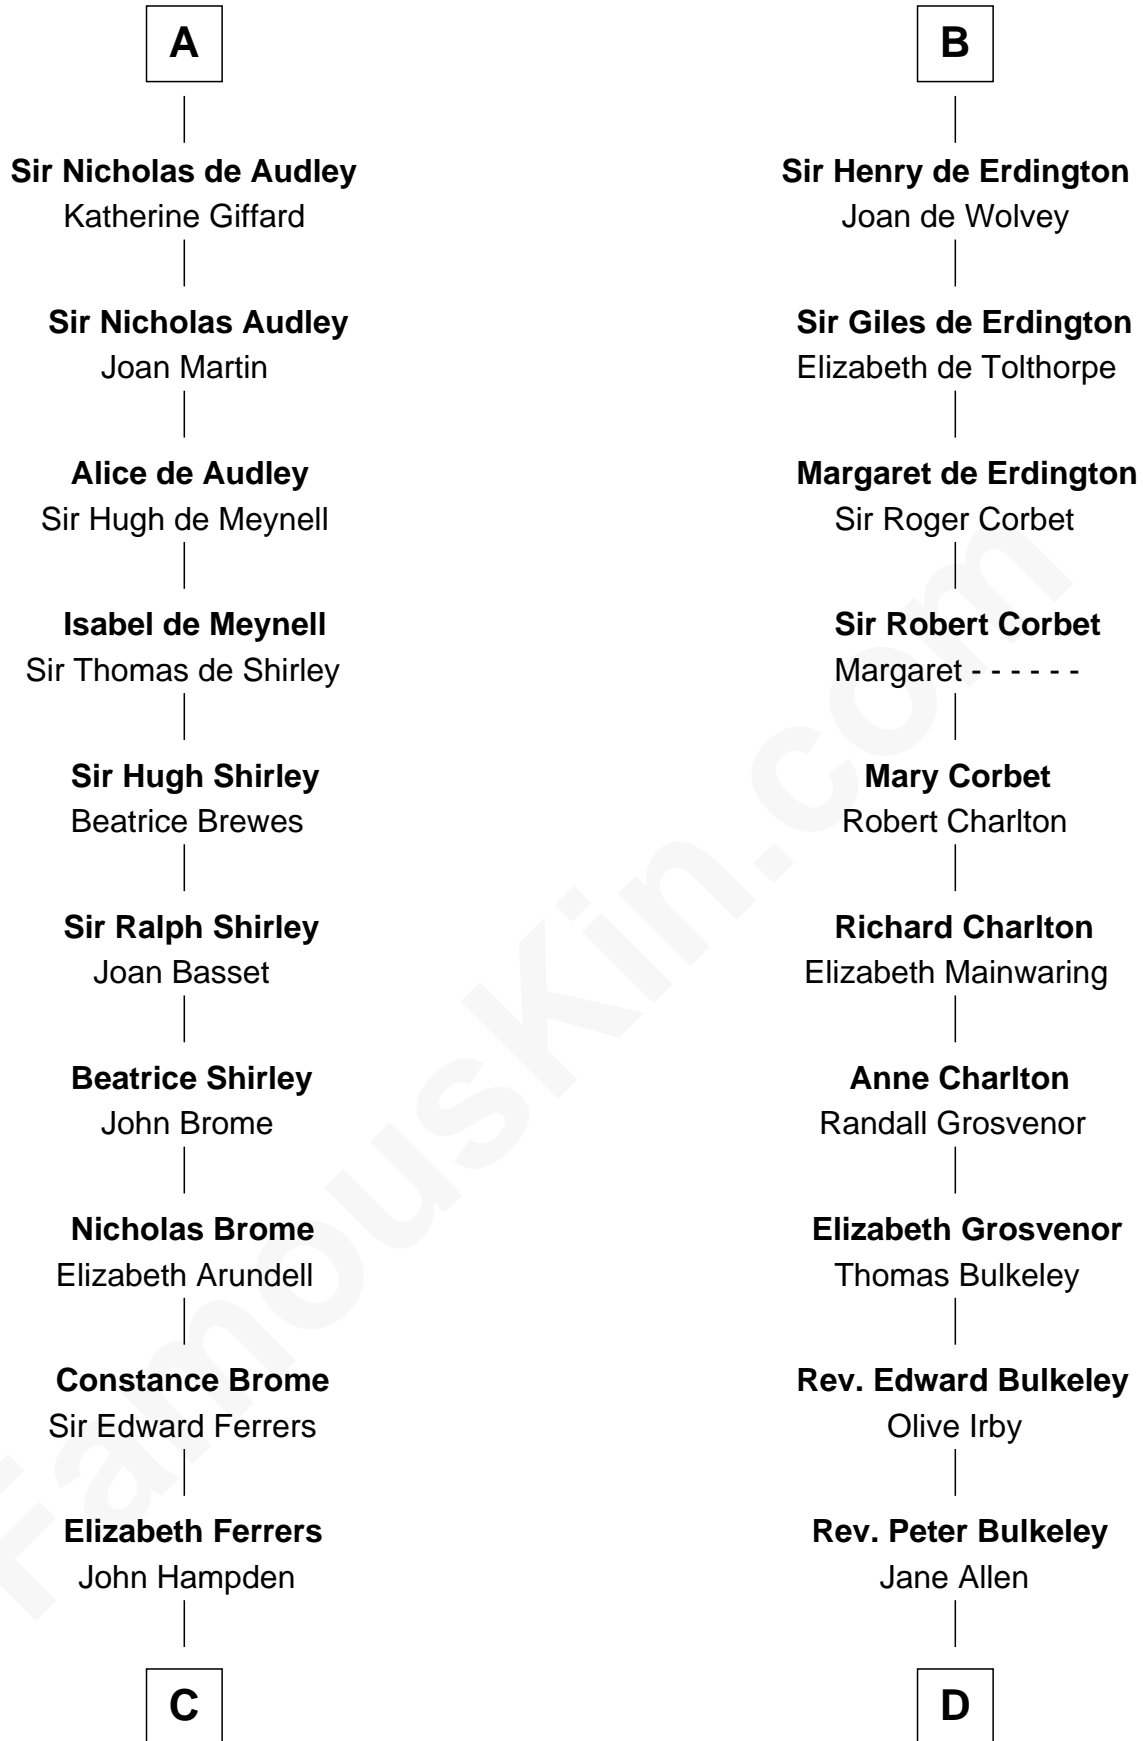

FamousKin.com Relationship Chart of

Edmund Waller

English Poet and Politician

19th cousin 2 times removed of

Samuel Prescott

Completed Paul Revere's Midnight Ride

Albert III, Count of Namur

Ida of Saxony

William d'Aubeny

Mabel of Chester

Nichole d'Aubeny

Sir Roger de Somery

Maud de Somery

Sir Henry de Erdington

B

C

Lucian - - - - -

Peter Bulkeley

Rebecca Wheeler

Rebecca Bulkeley

Dr. Jonathan Prescott

Dr. Abel Prescott

Abigail Brigham

Samuel Prescott