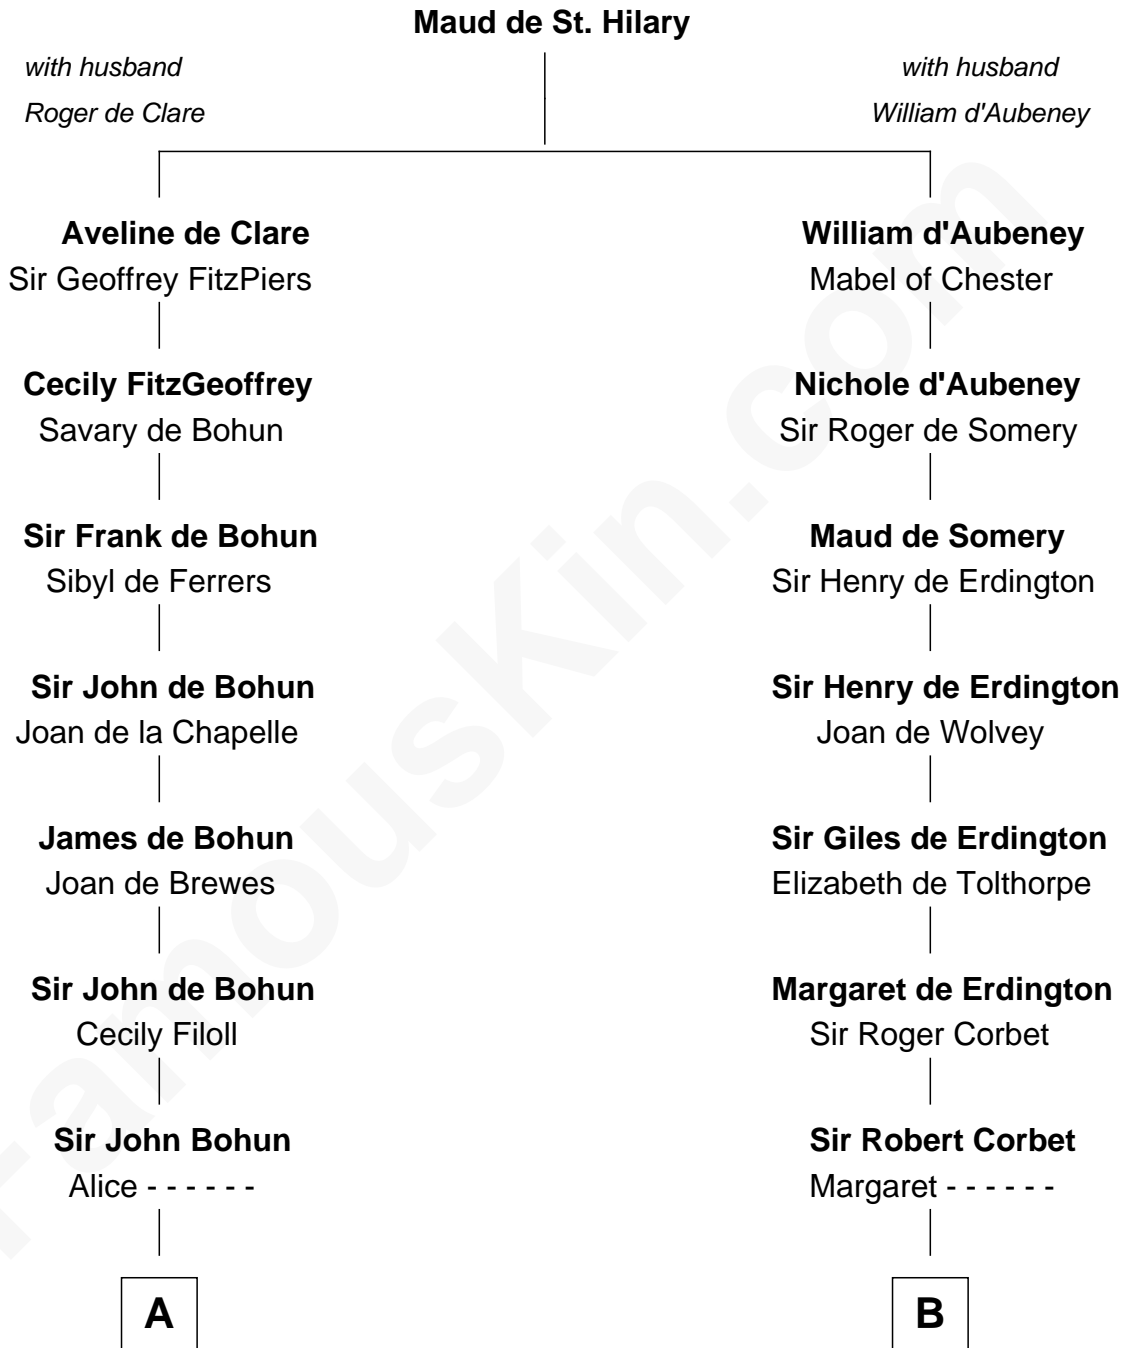

FamousKin.com Relationship Chart of

Edmund Waller

English Poet and Politician

14th cousin 7 times removed of

John Davis Long

32nd Governor of Massachusetts

C

Simon Davis
Hannah Gates

David Davis
Abigail Brown

Simon Davis
Persis Temple

Julia Temple Davis
Zadoc Long

John Davis Long
32nd Governor of Massachusetts

FamousKin.com