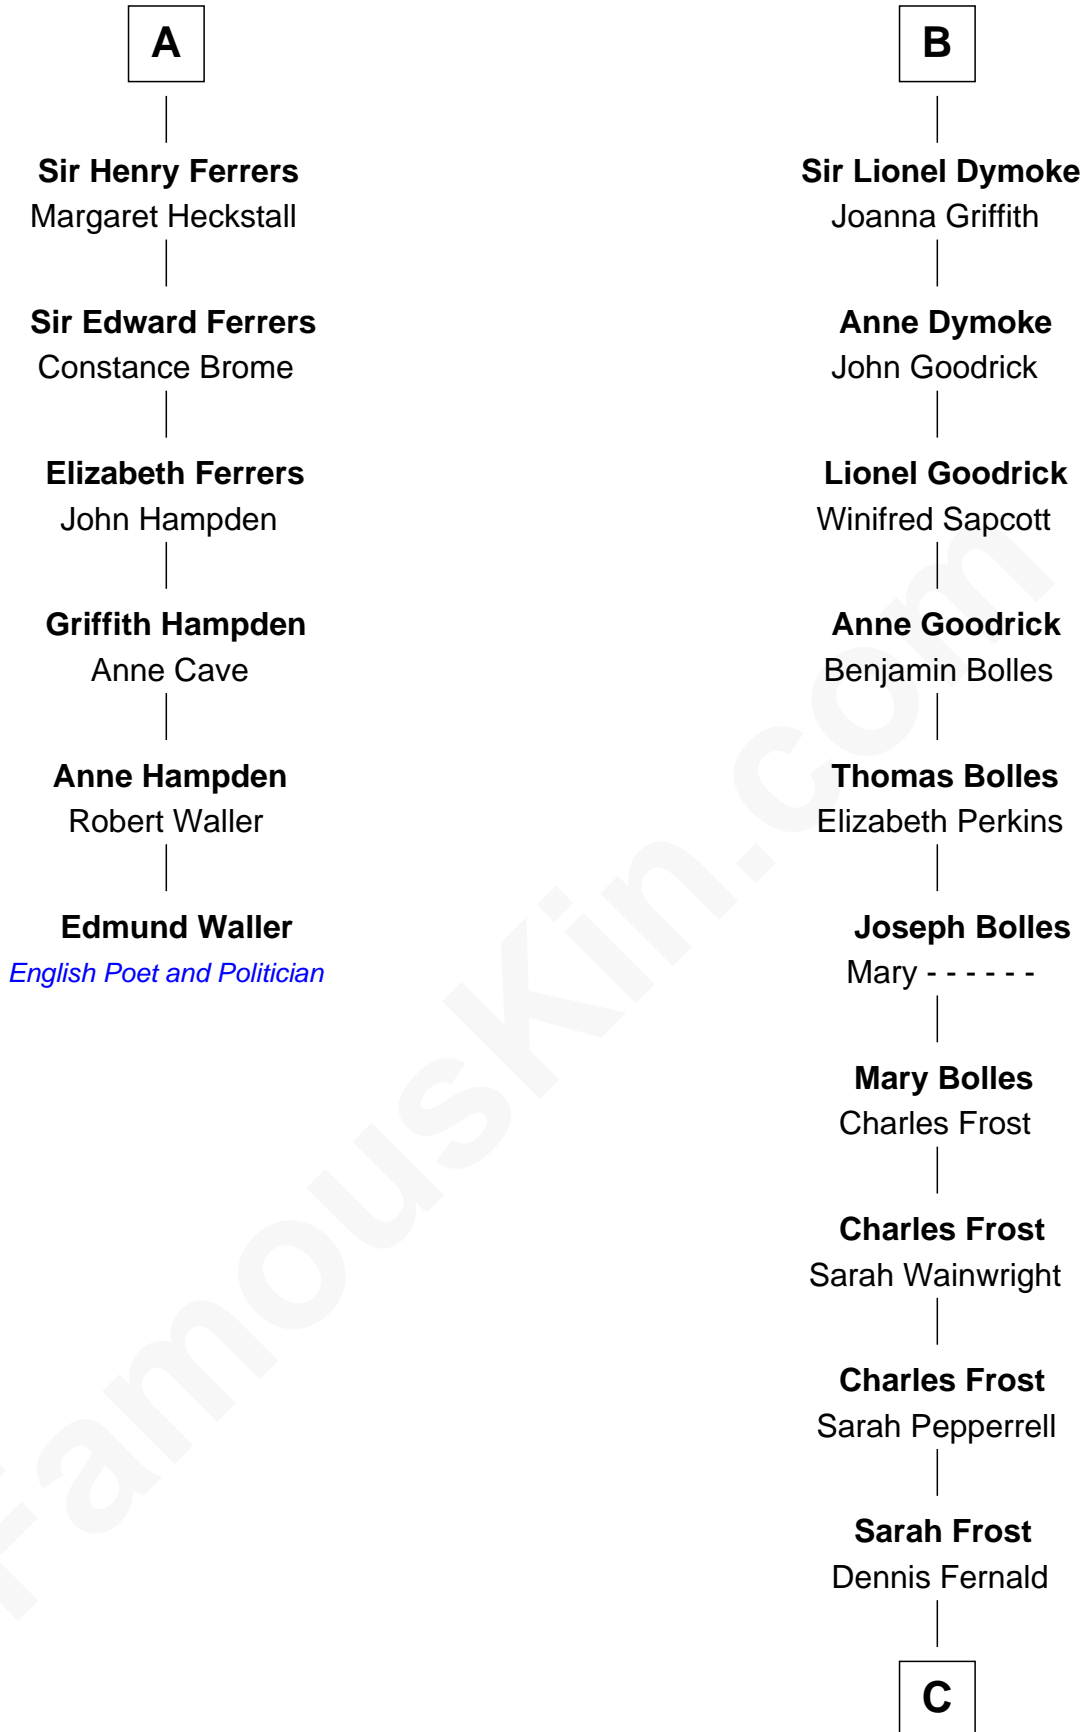

FamousKin.com Relationship Chart of

Edmund Waller

English Poet and Politician

12th cousin 8 times removed of

John Fremont Hill

45th Governor of Maine

C

Miriam Fernald

William Leighton

Andrew Pepperrell Leighton

Sarah Catherine Odiorne

Miriam Leighton

William Hill

John Fremont Hill

45th Governor of Maine

FamousKin.com