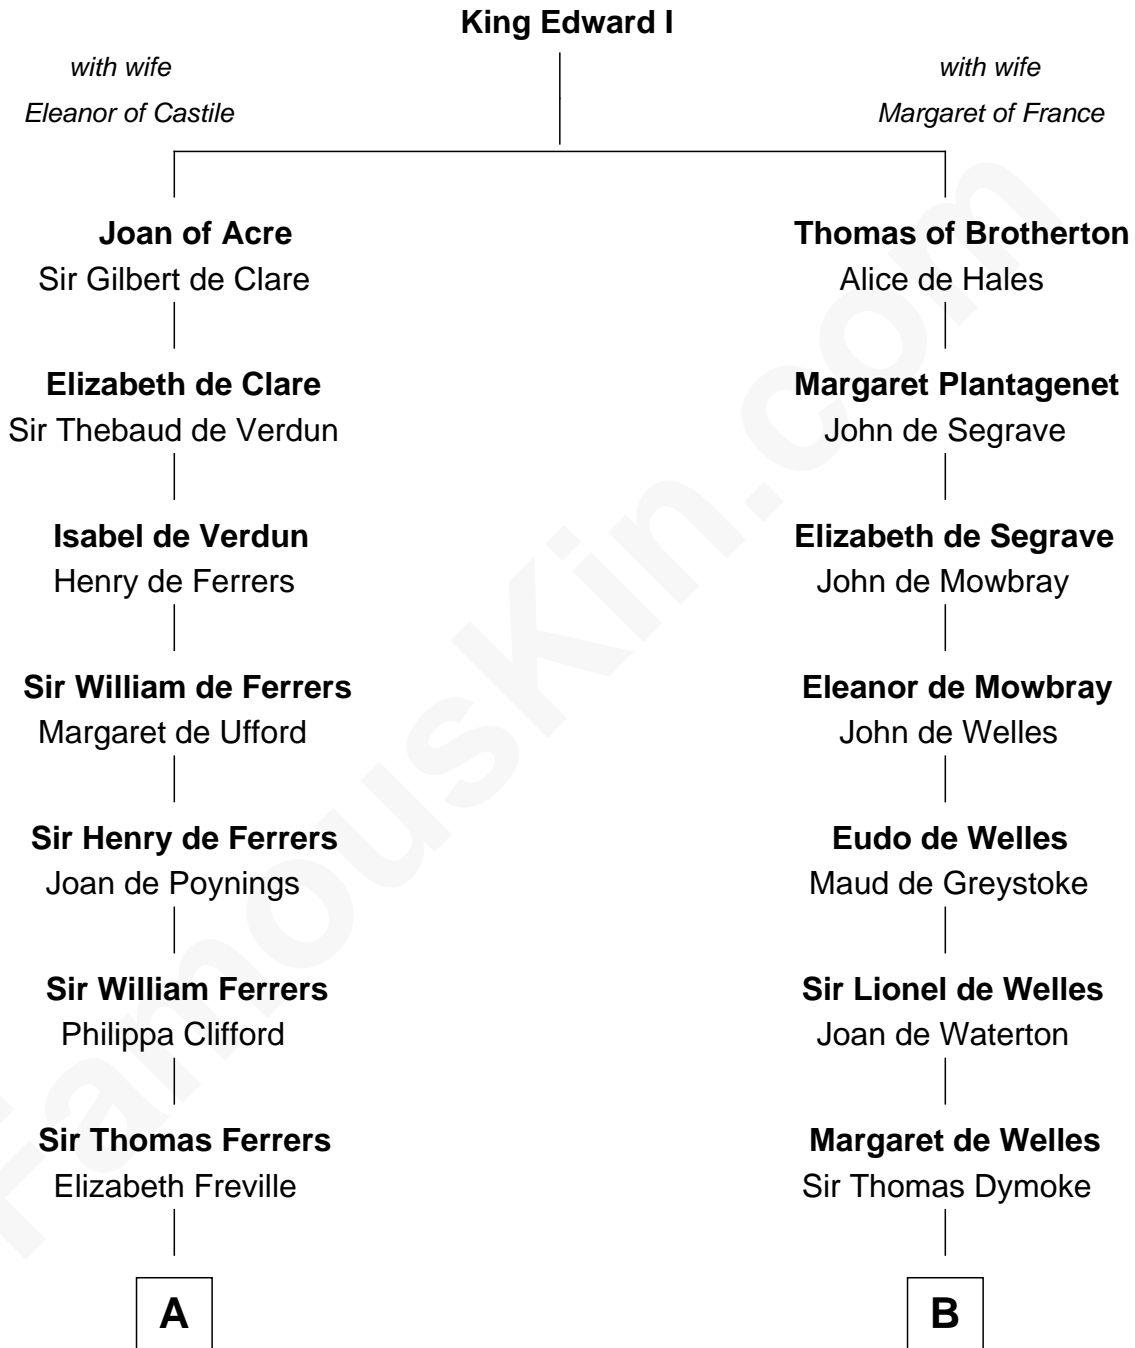

FamousKin.com Relationship Chart of

Edmund Waller

English Poet and Politician

12th cousin 8 times removed of

John Fremont Hill

45th Governor of Maine

C

Miriam Fernald

William Leighton

Andrew Pepperrell Leighton

Sarah Catherine Odiorne

Miriam Leighton

William Hill

John Fremont Hill

45th Governor of Maine

FamousKin.com