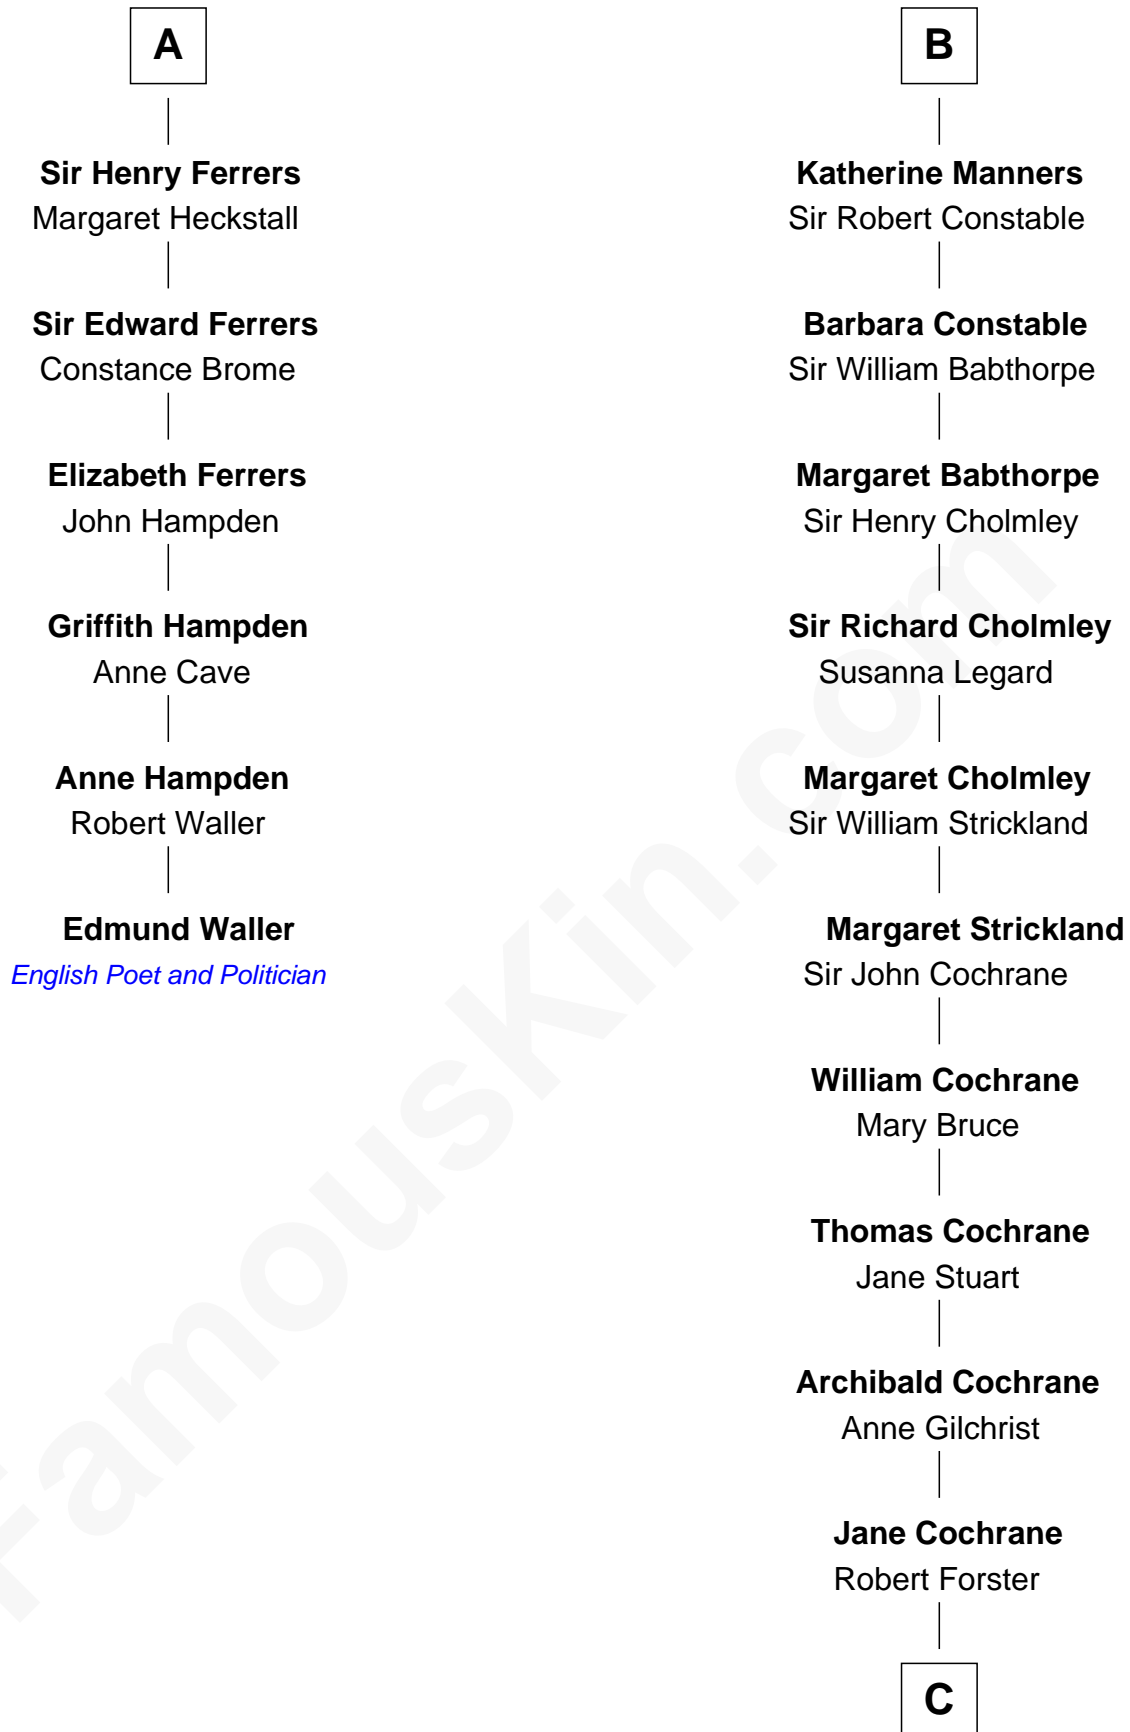

FamousKin.com Relationship Chart of

Edmund Waller

English Poet and Politician

12th cousin 8 times removed of

Brian Forster

TV Actor

King Edward I
Eleanor of Castile

C

Lt-Col. Frederic Blanco Forster
Marian Jennette Sophia De Carteret

Frederic Percy Cochrane Forster
Alice Mary Biggs

Peter Cochrane Forster
Jennifer Dickens Downing

Brian Forster
TV Actor

FamousKin.com