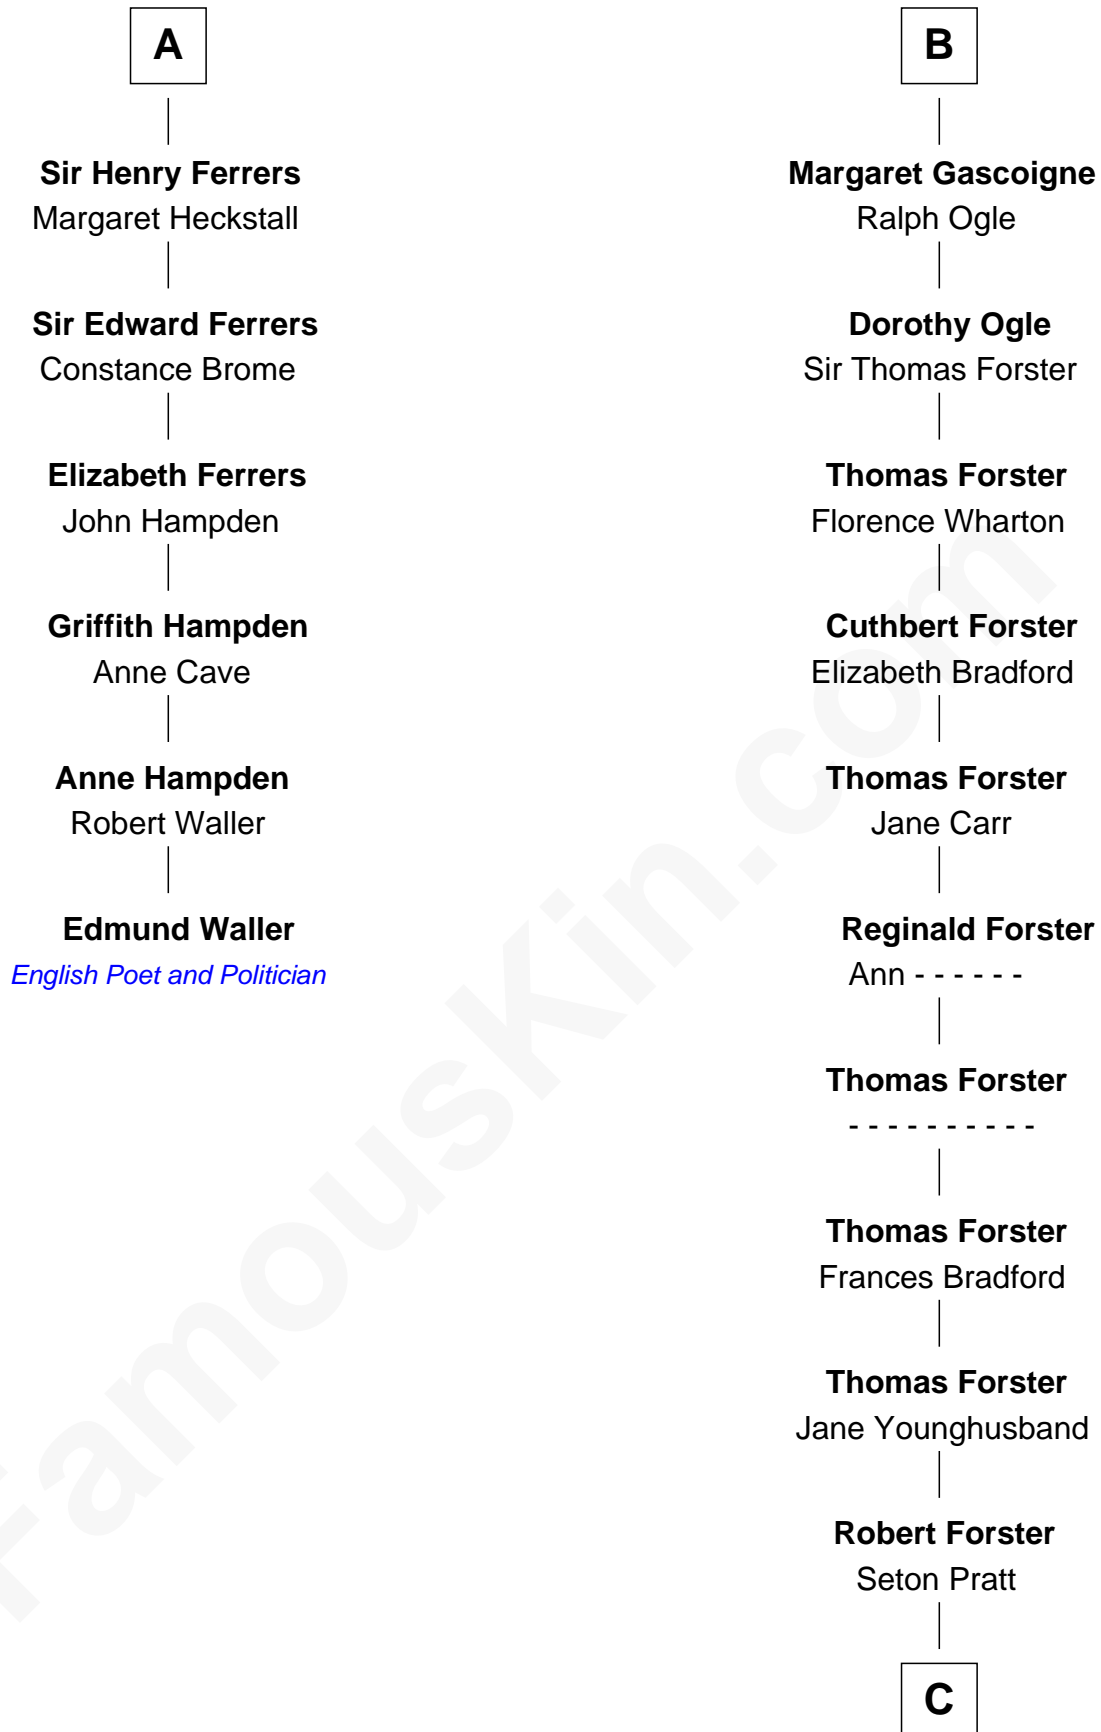

# FamousKin.com Relationship Chart of

**Edmund Waller**

*English Poet and Politician*

12th cousin 9 times removed of

**Brian Forster**

*TV Actor*

**C**

**Robert Forster**

Jane Cochrane

**Lt-Col. Frederic Blanco Forster**

Marian Jennette Sophia De Carteret

**Frederic Percy Cochrane Forster**

Alice Mary Biggs

**Peter Cochrane Forster**

Jennifer Dickens Downing

**Brian Forster**