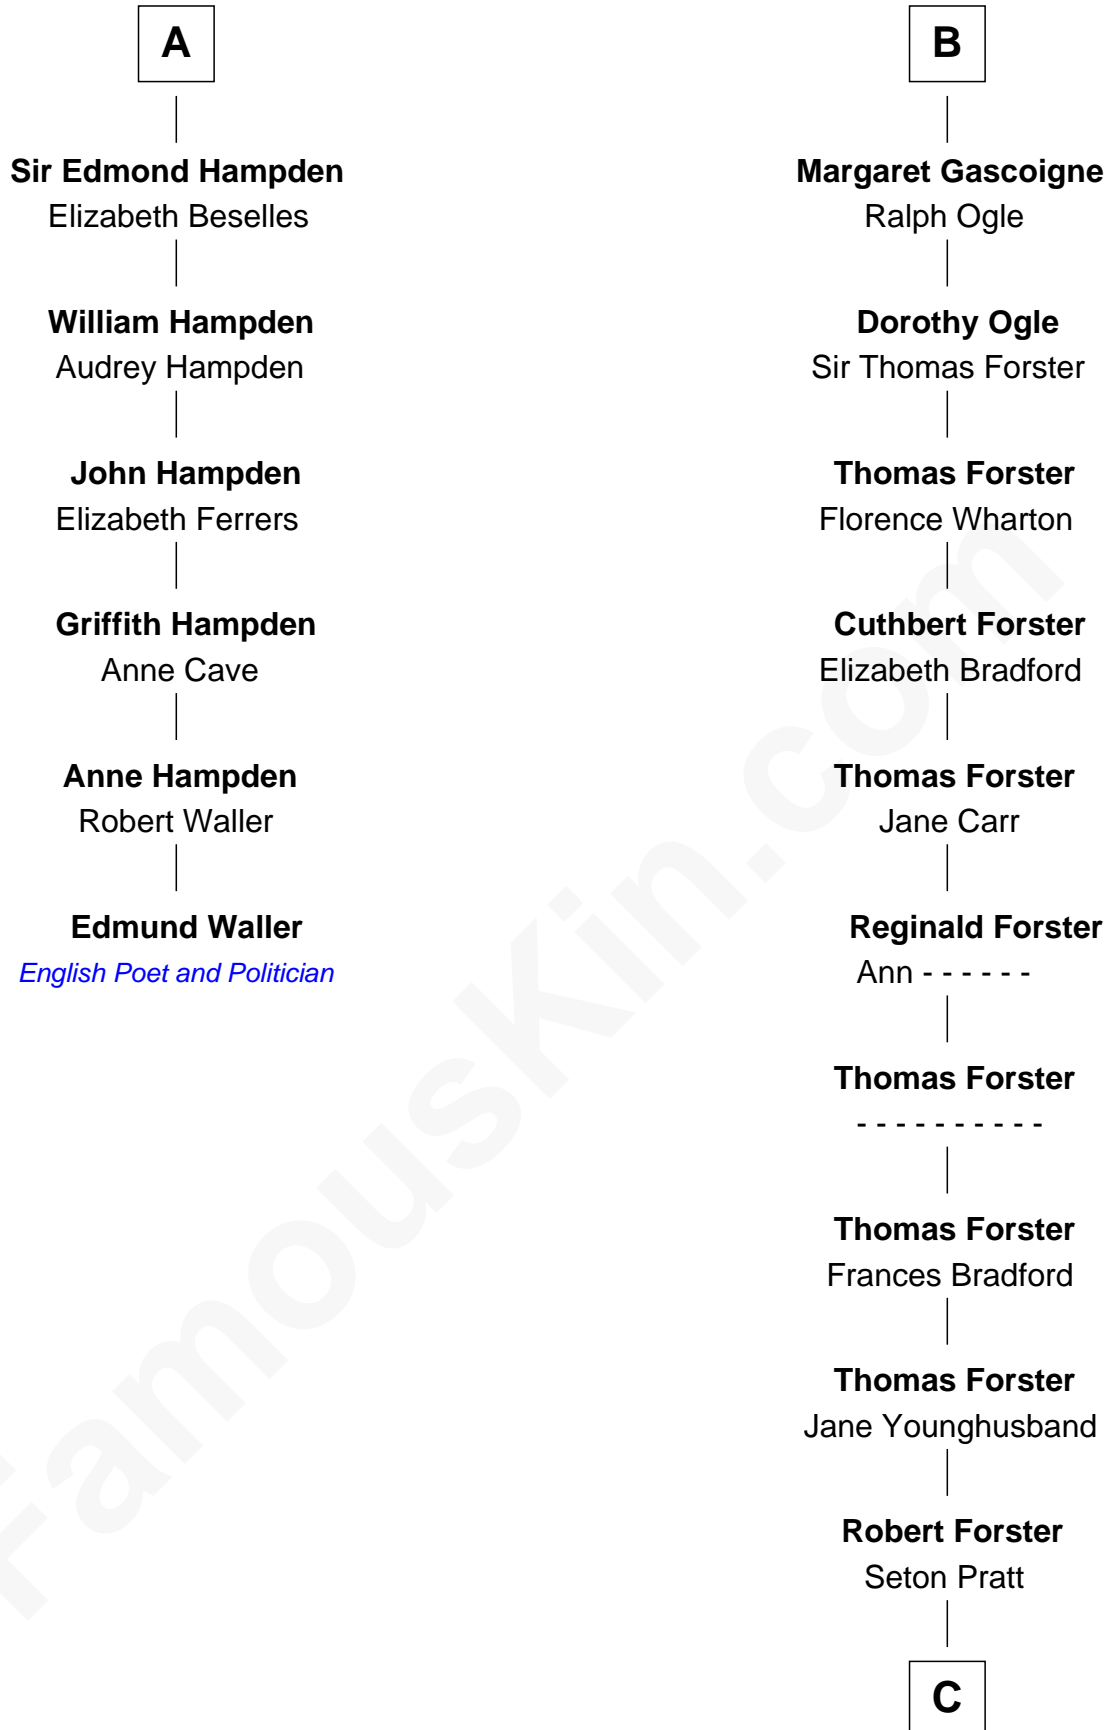

FamousKin.com Relationship Chart of

Edmund Waller

English Poet and Politician

12th cousin 9 times removed of

Brian Forster

TV Actor

C

Robert Forster