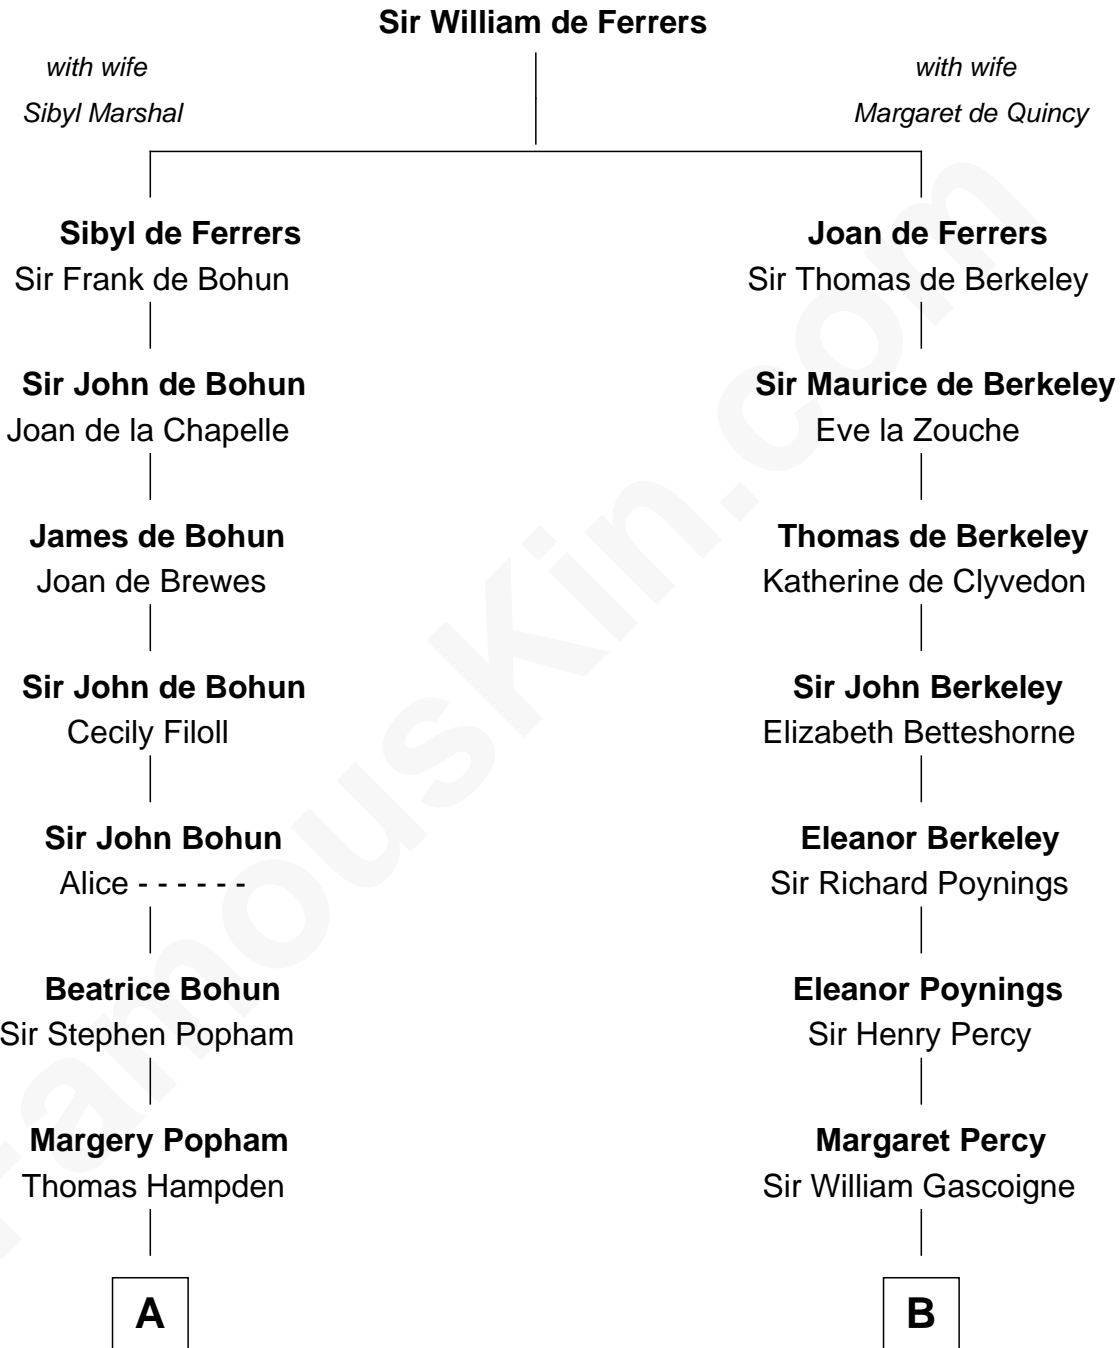

FamousKin.com Relationship Chart of

Edmund Waller

English Poet and Politician

12th cousin 9 times removed of

Brian Forster

TV Actor

C

Robert Forster

Jane Cochrane

Lt-Col. Frederic Blanco Forster

Marian Jennette Sophia De Carteret

Frederic Percy Cochrane Forster

Alice Mary Biggs

Peter Cochrane Forster

Jennifer Dickens Downing

Brian Forster