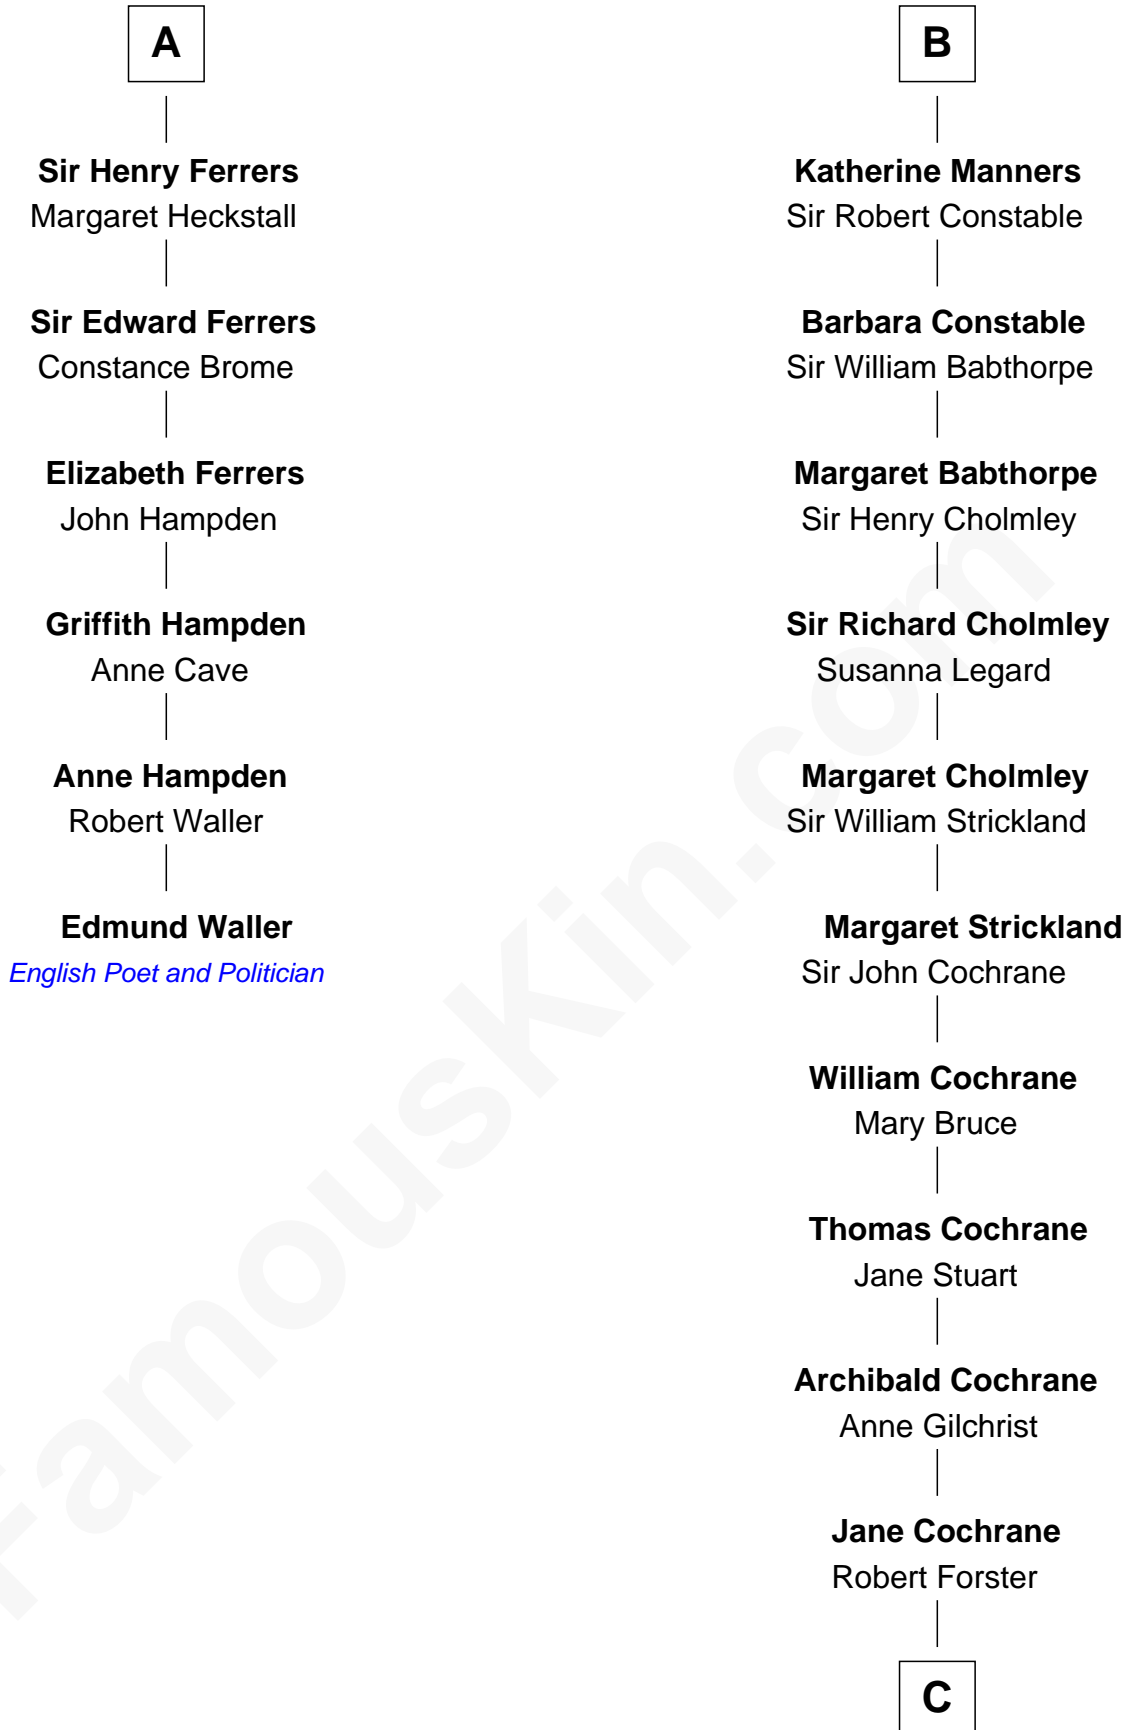

FamousKin.com Relationship Chart of

Edmund Waller

English Poet and Politician

12th cousin 7 times removed of

Peter Forster

TV and Movie Actor

King Edward I
Eleanor of Castile

C

Lt-Col. Frederic Blanco Forster
Marian Jennette Sophia De Carteret

Frederic Percy Cochrane Forster
Alice Mary Biggs

Peter Forster
TV and Movie Actor

FamousKin.com