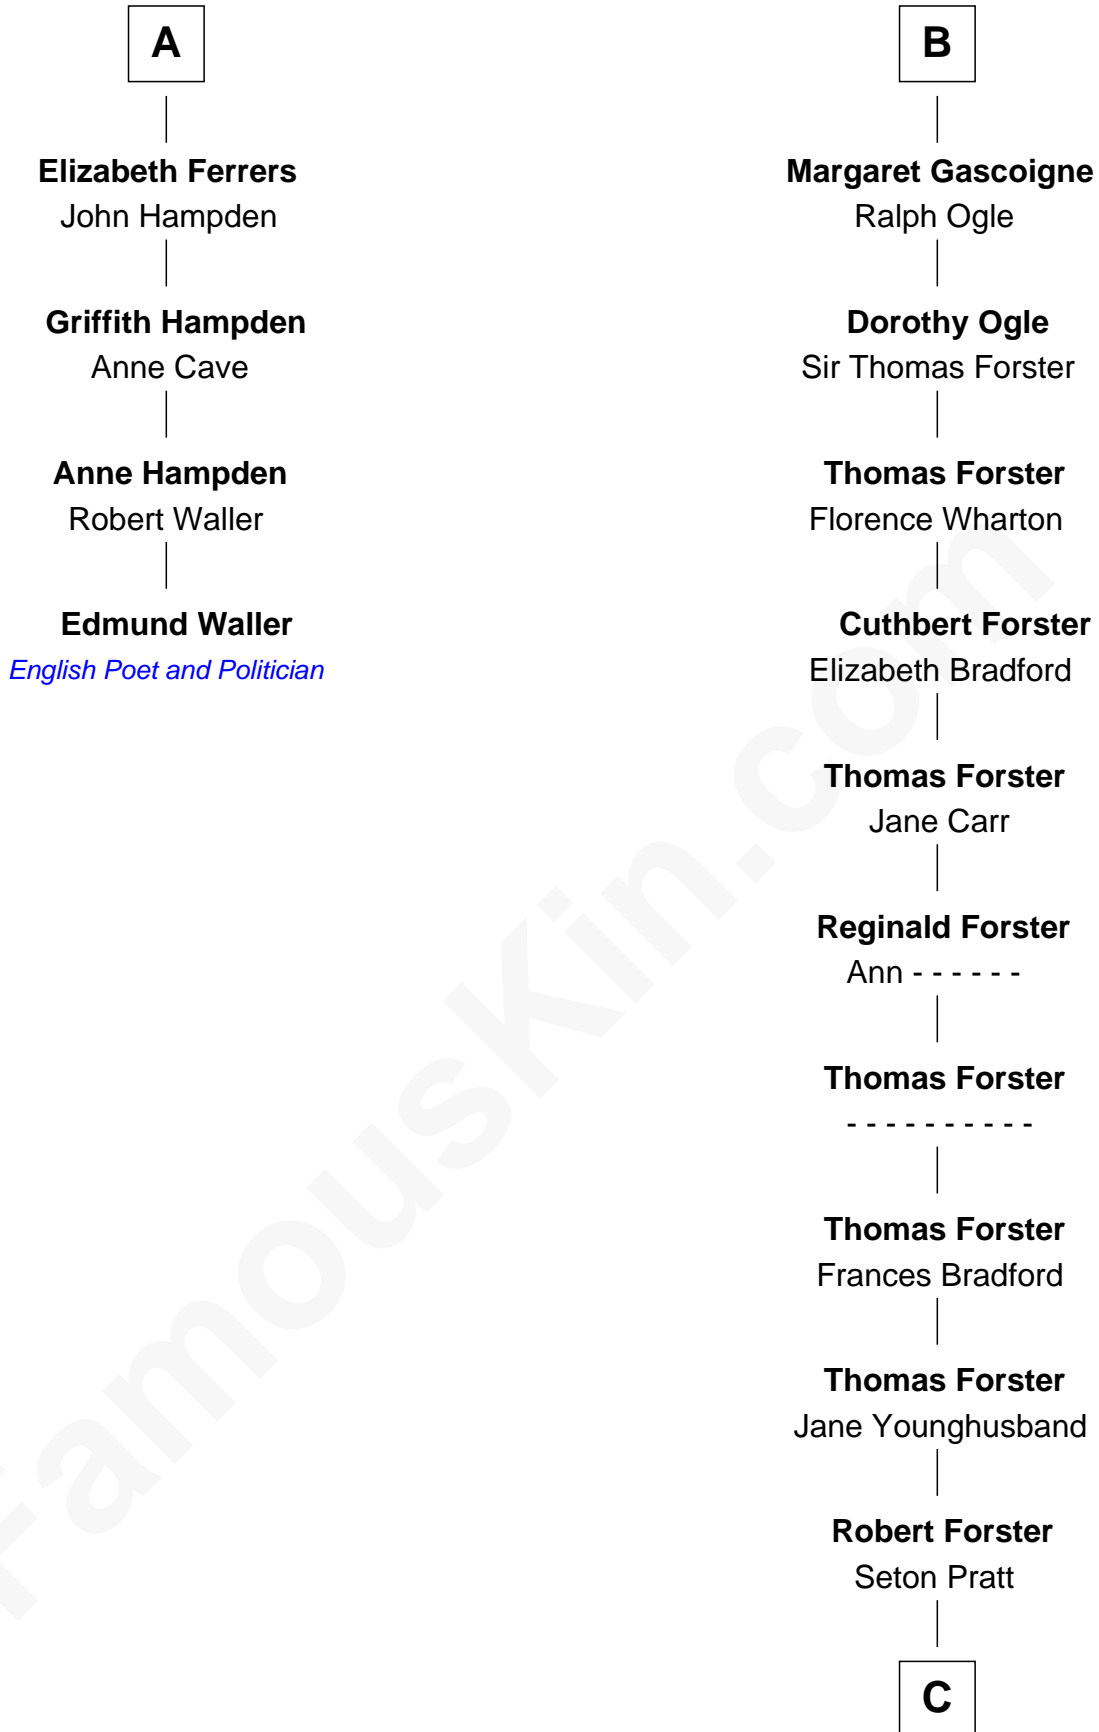

FamousKin.com

Relationship Chart of

Edmund Waller

English Poet and Politician

10th cousin 10 times removed of

Peter Forster

TV and Movie Actor

Bartholomew de Badlesmere

Margaret de Clare

Margery de Badlesmere

Sir William de Ros

Maud de Roos

John de Welles

Margery de Welles

Stephen le Scrope

Maude le Scrope

Elizabeth de Badlesmere

Sir Edmund Mortimer

Sir Roger de Mortimer

Philippa de Montagu

Edmund Mortimer

Philippa Plantagenet

Elizabeth Mortimer

Sir Henry Percy

Sir Henry Percy

Eleanor Neville

Sir Henry Percy

Eleanor Poynings

Margaret Percy

Sir William Gascoigne

B

C