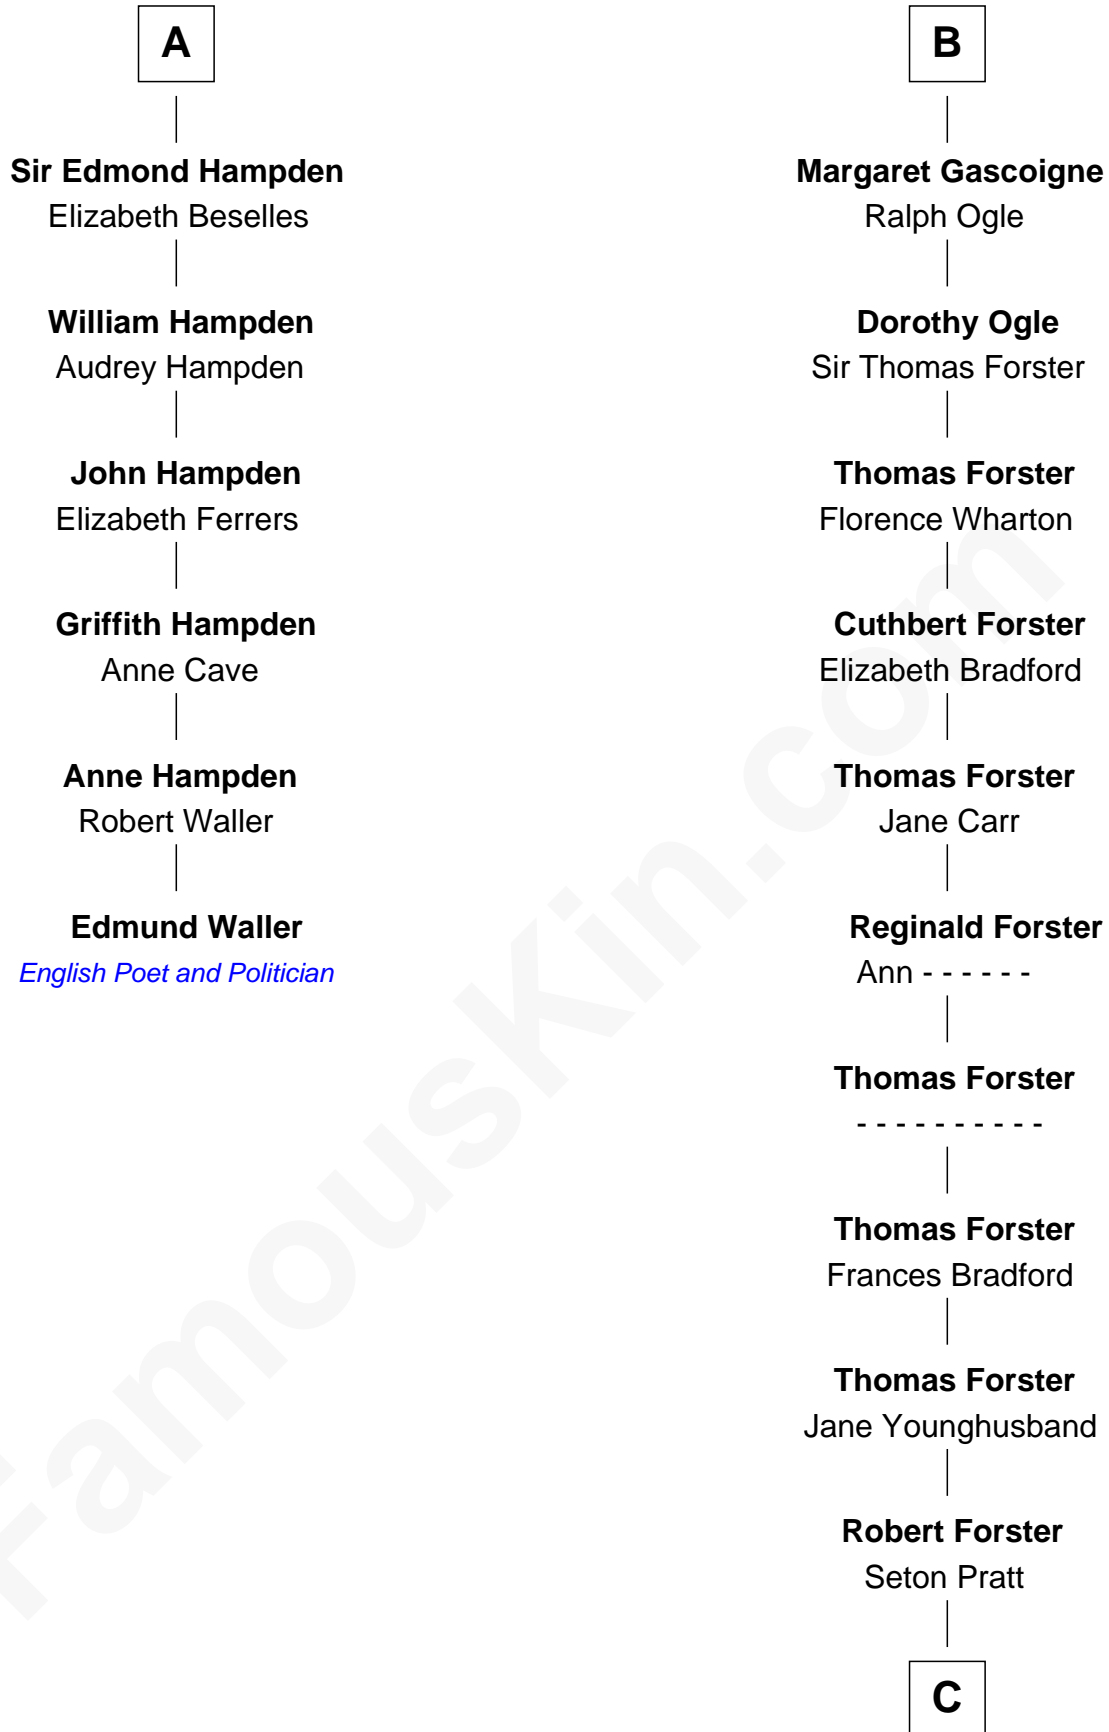

FamousKin.com Relationship Chart of

Edmund Waller

English Poet and Politician

12th cousin 8 times removed of

Peter Forster

TV and Movie Actor

C

Robert Forster

Jane Cochrane

Lt-Col. Frederic Blanco Forster
Marian Jennette Sophia De Carteret

Frederic Percy Cochrane Forster
Alice Mary Biggs

Peter Forster
TV and Movie Actor

FamousKin.com