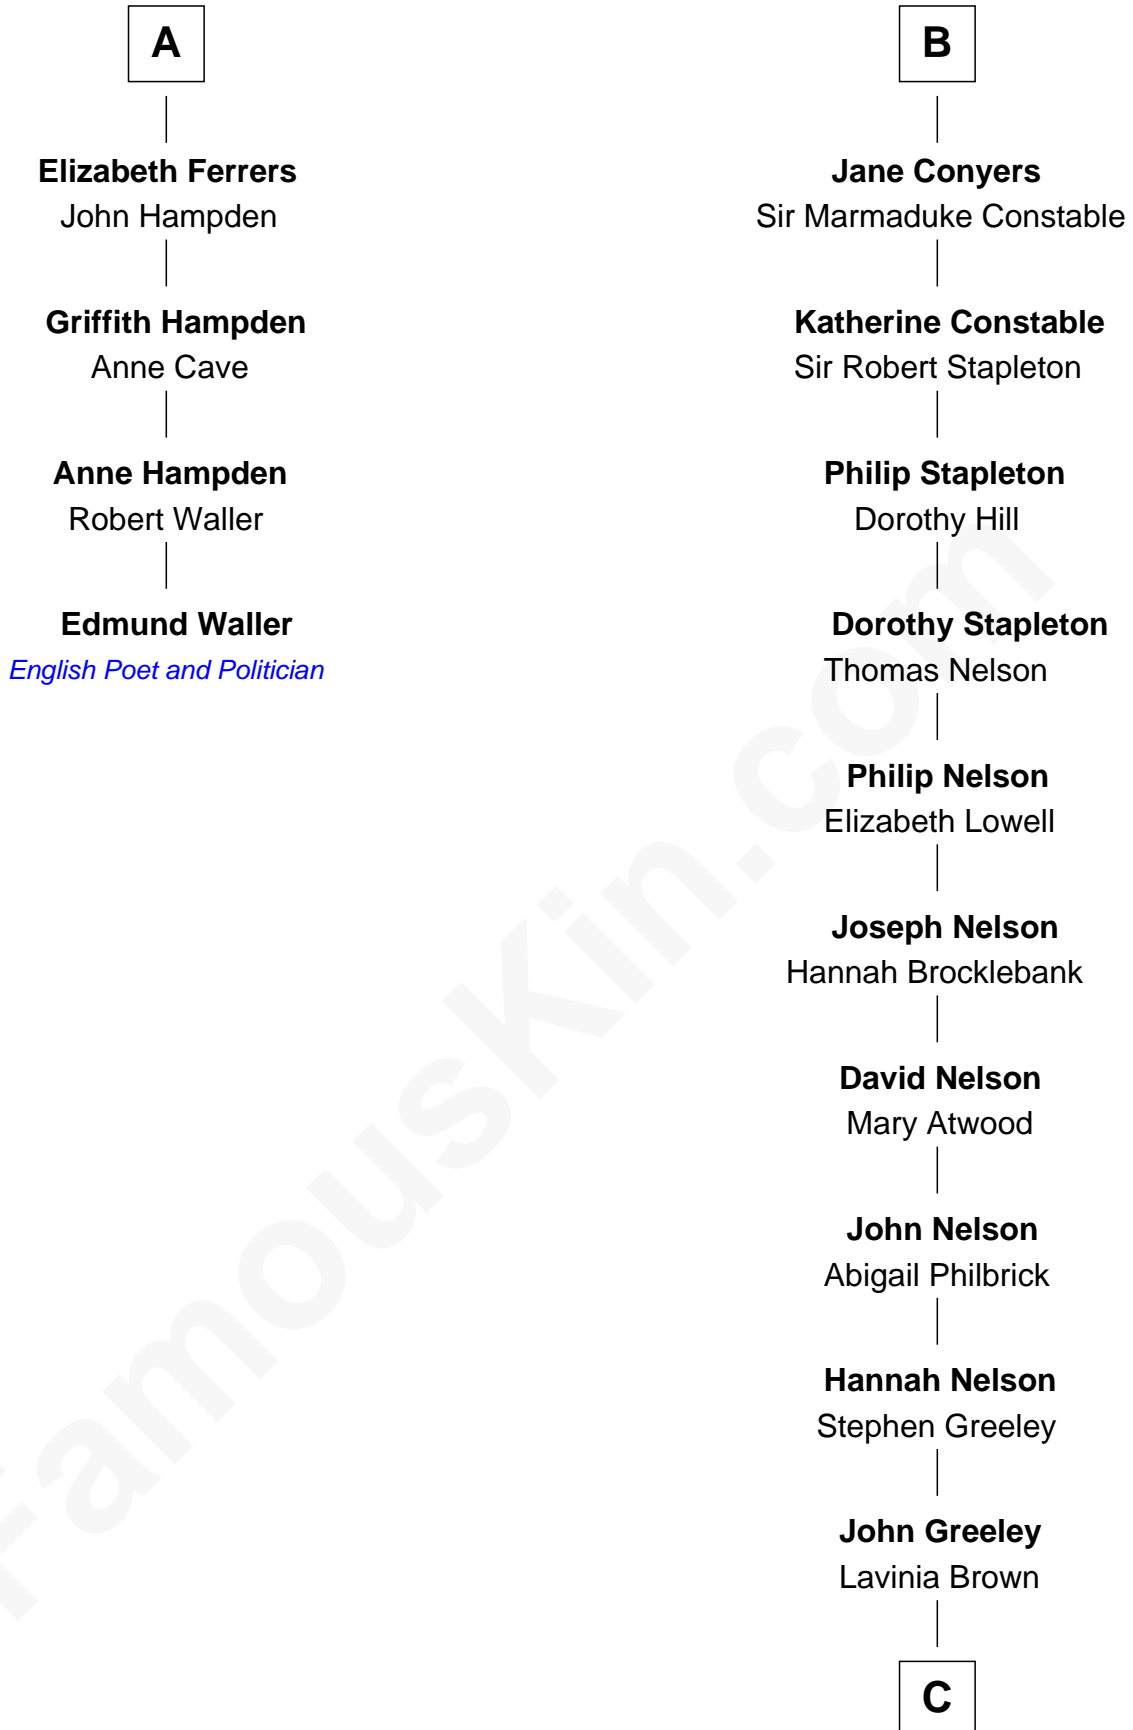

FamousKin.com Relationship Chart of

Edmund Waller

English Poet and Politician

10th cousin 11 times removed of

Margot Kidder

TV and Movie Actress

C

Justus Greeley
Margaret Rideout