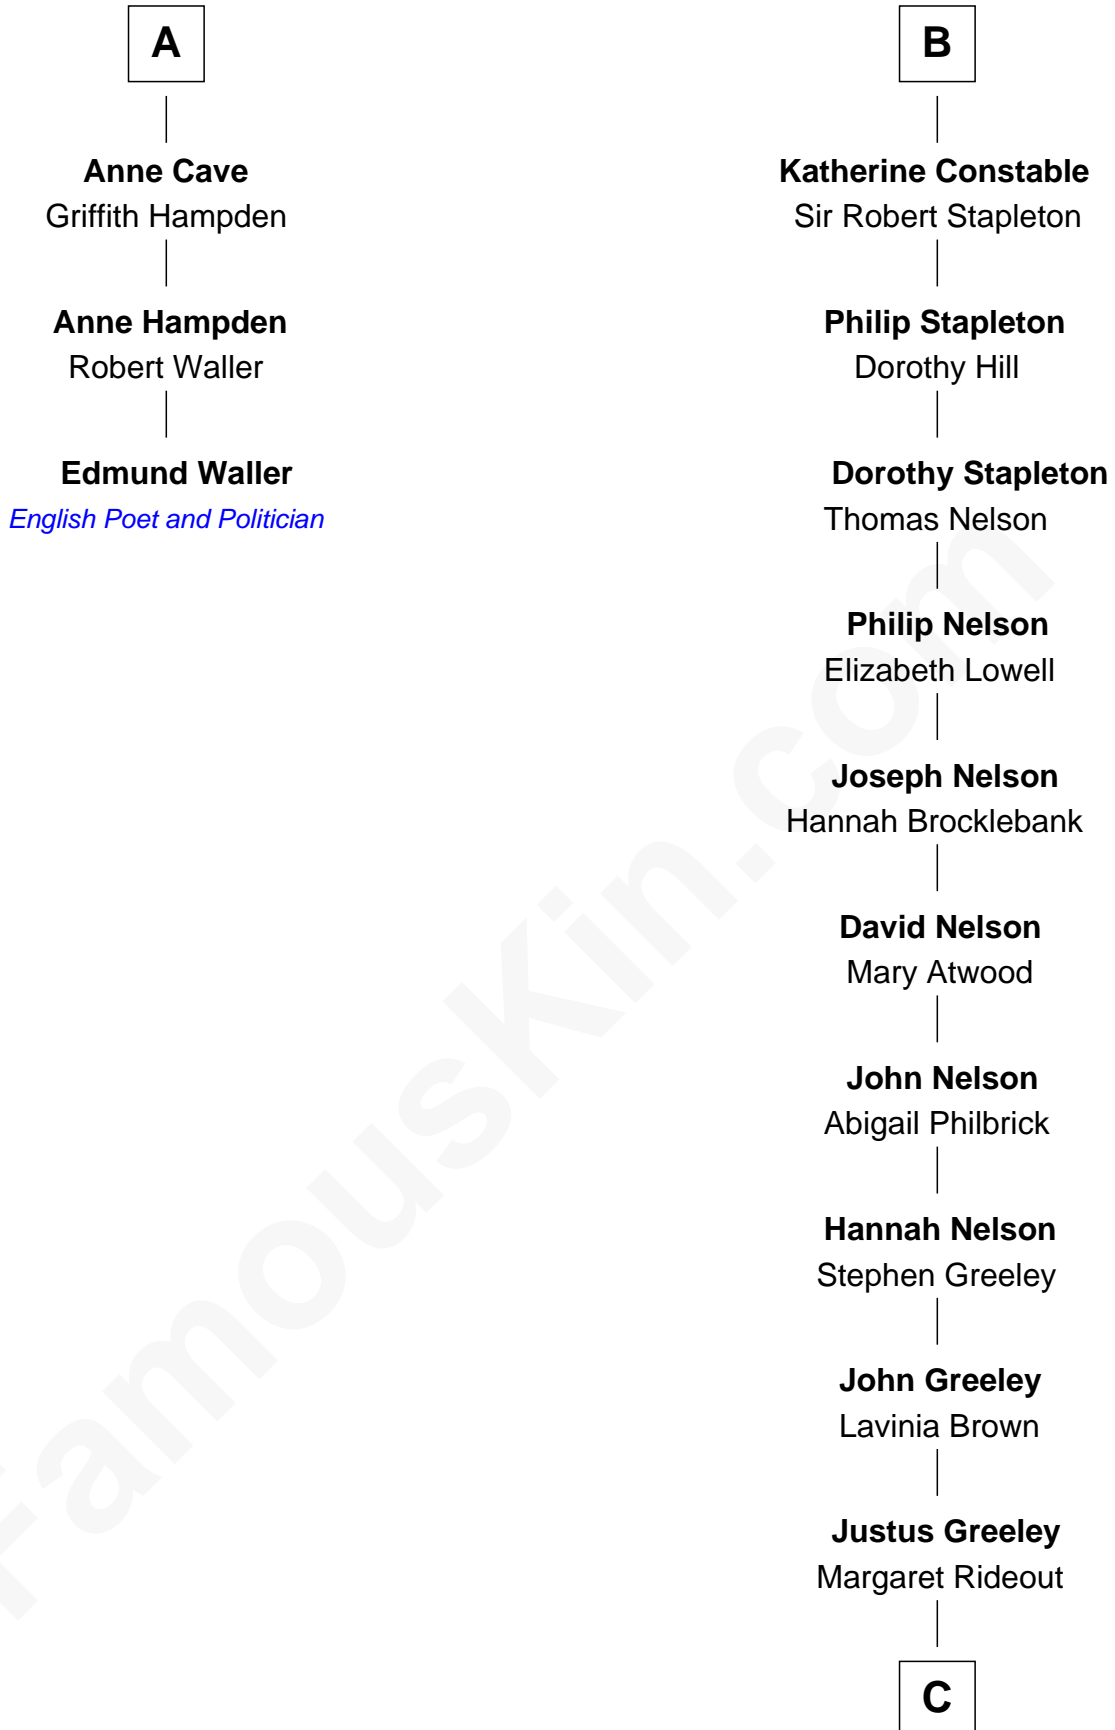

FamousKin.com Relationship Chart of

Edmund Waller

English Poet and Politician

9th cousin 11 times removed of

Margot Kidder

TV and Movie Actress

Sir Reynold de Grey

Eleanor le Strange

C

—
Margaret Q. Greeley

Dr. David Powell

—
Margaret Powell

Sidney Jesse Kidder

—
Kendall Kidder

Jocelyn Mary Wilson

—
Margot Kidder