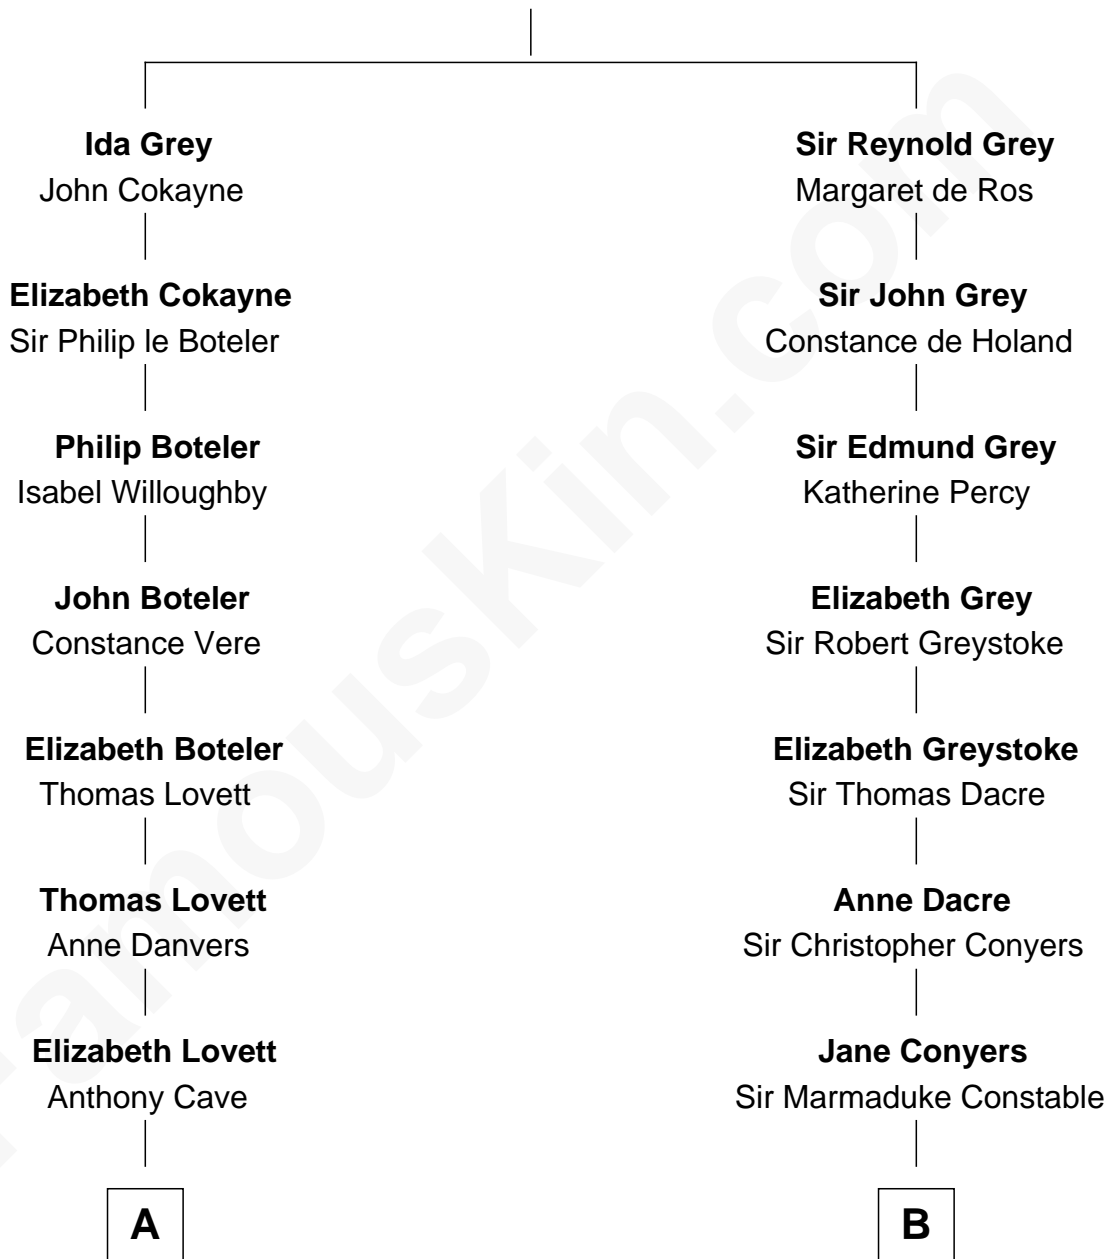

FamousKin.com Relationship Chart of

Edmund Waller

English Poet and Politician

9th cousin 11 times removed of

Margot Kidder

TV and Movie Actress

Sir Reynold de Grey

Eleanor le Strange

C

—
Margaret Q. Greeley

Dr. David Powell

—
Margaret Powell

Sidney Jesse Kidder

—
Kendall Kidder

Jocelyn Mary Wilson

—
Margot Kidder