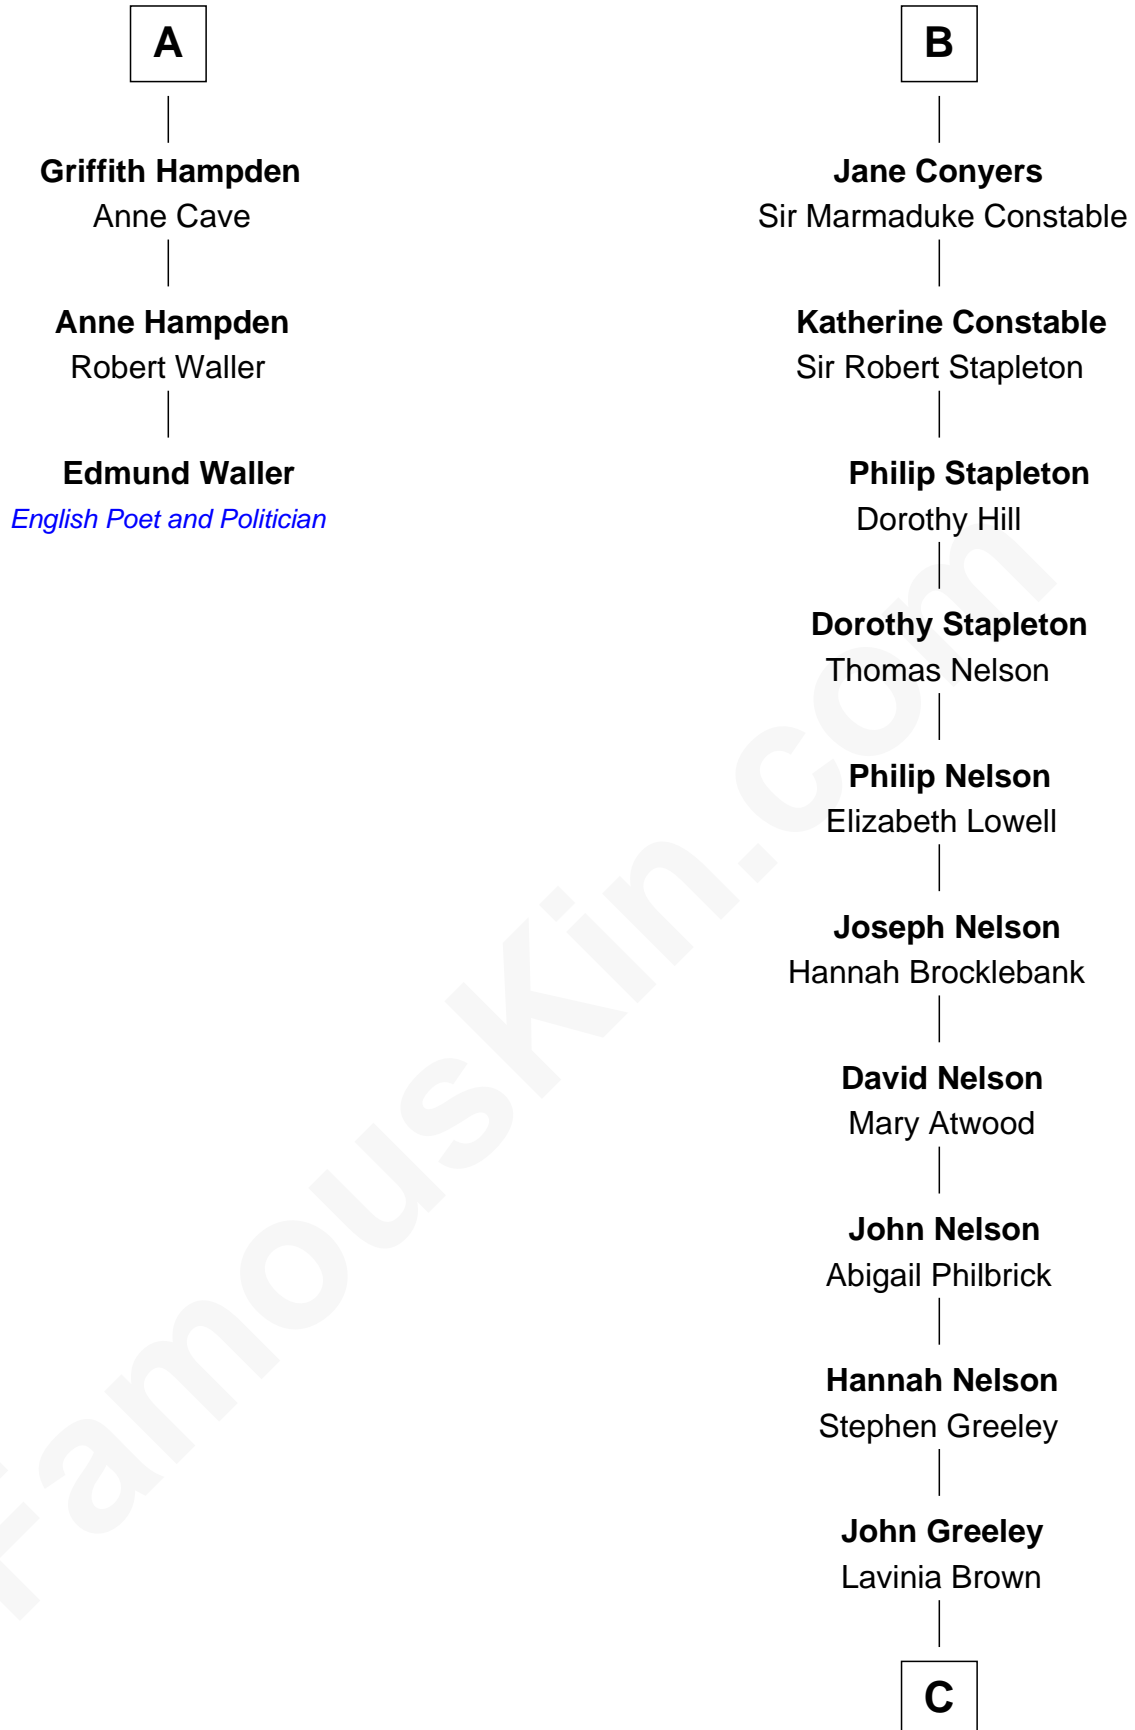

# FamousKin.com Relationship Chart of

**Edmund Waller**

*English Poet and Politician*

9th cousin 12 times removed of

**Margot Kidder**

*TV and Movie Actress*

**C**

**Justus Greeley**  
Margaret Rideout

**Margaret Q. Greeley**  
Dr. David Powell

**Margaret Powell**  
Sidney Jesse Kidder

**Kendall Kidder**  
Jocelyn Mary Wilson

**Margot Kidder**  
*TV and Movie Actress*

FamousKin.com