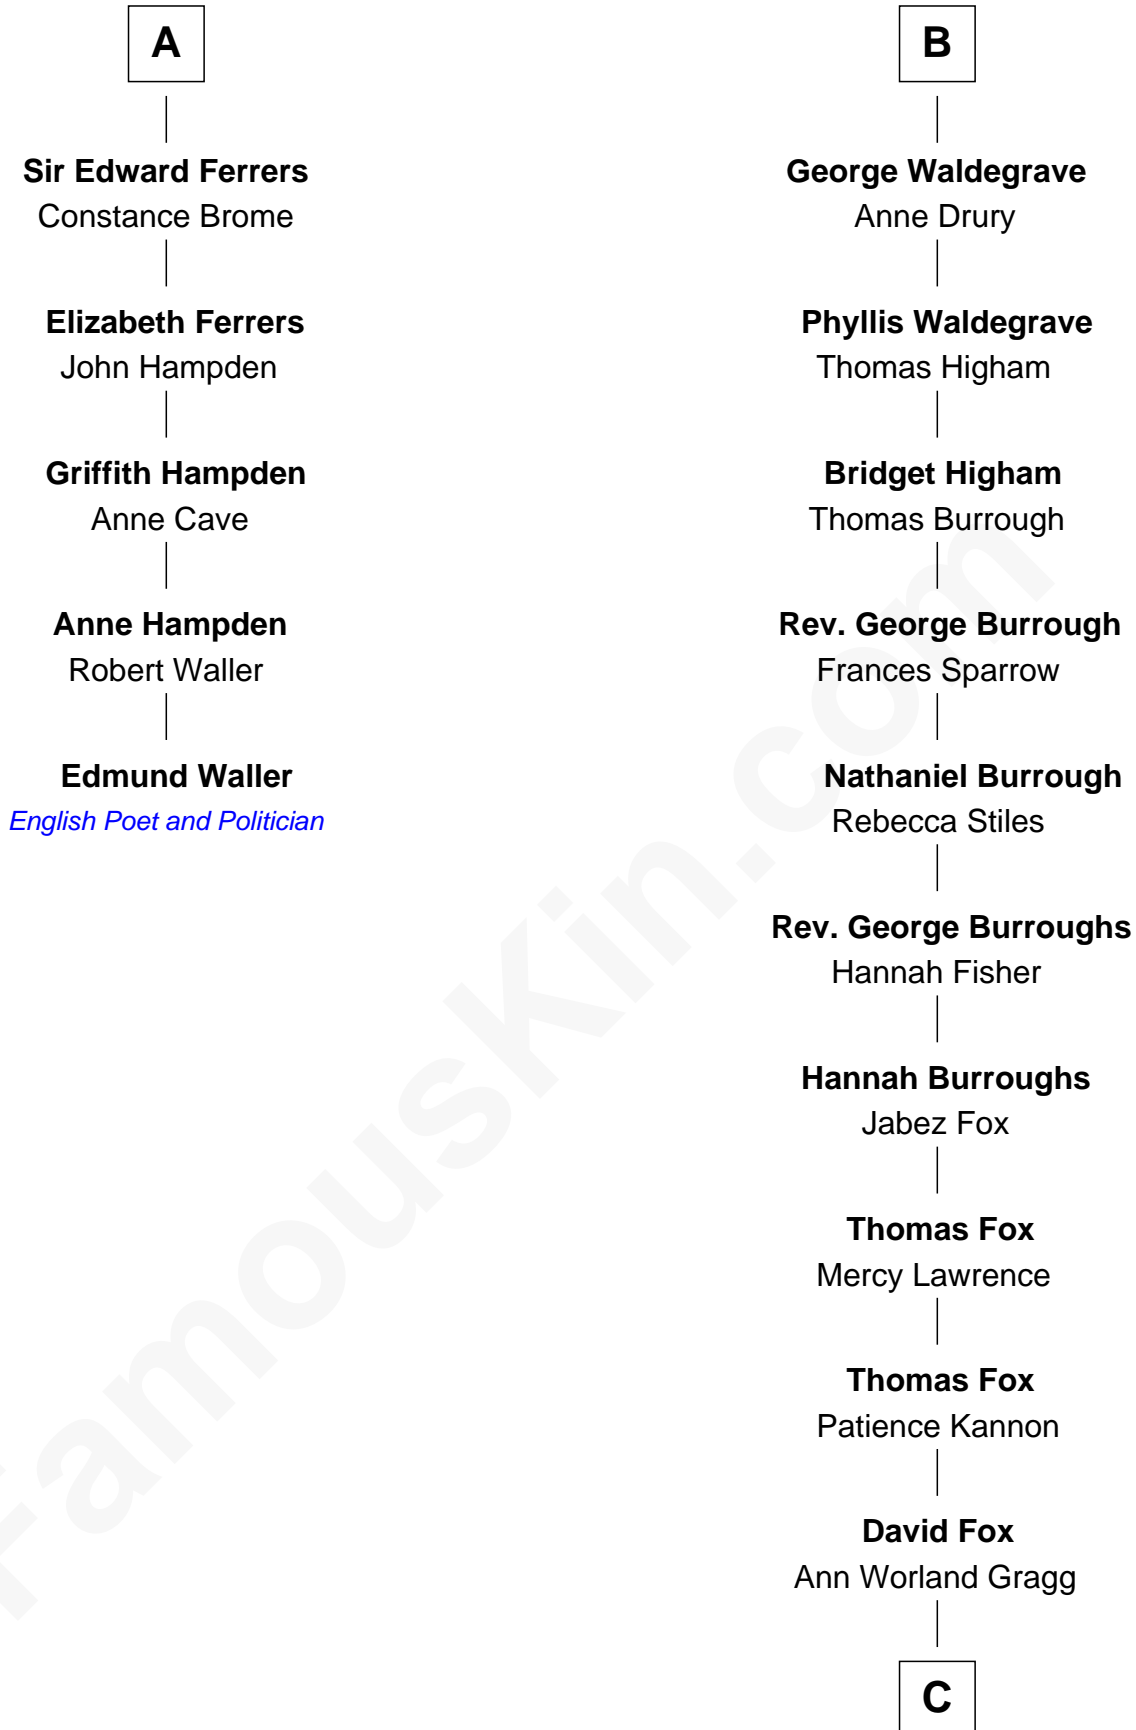

# FamousKin.com Relationship Chart of

**Edmund Waller**

*English Poet and Politician*

11th cousin 10 times removed of

**Bob Moore**

*Co-Founder, Bob's Red Mill*

C

**Morris Fox**

Sarah A. Smith

**Violette Fox**

Daniel Francis Learnard

**Clinton Morris Learnard**

Gertrude Maud Yost

**Doris Dell Learnard**

Kenneth Earl Moore

**Bob Moore**

*Co-Founder, Bob's Red Mill*