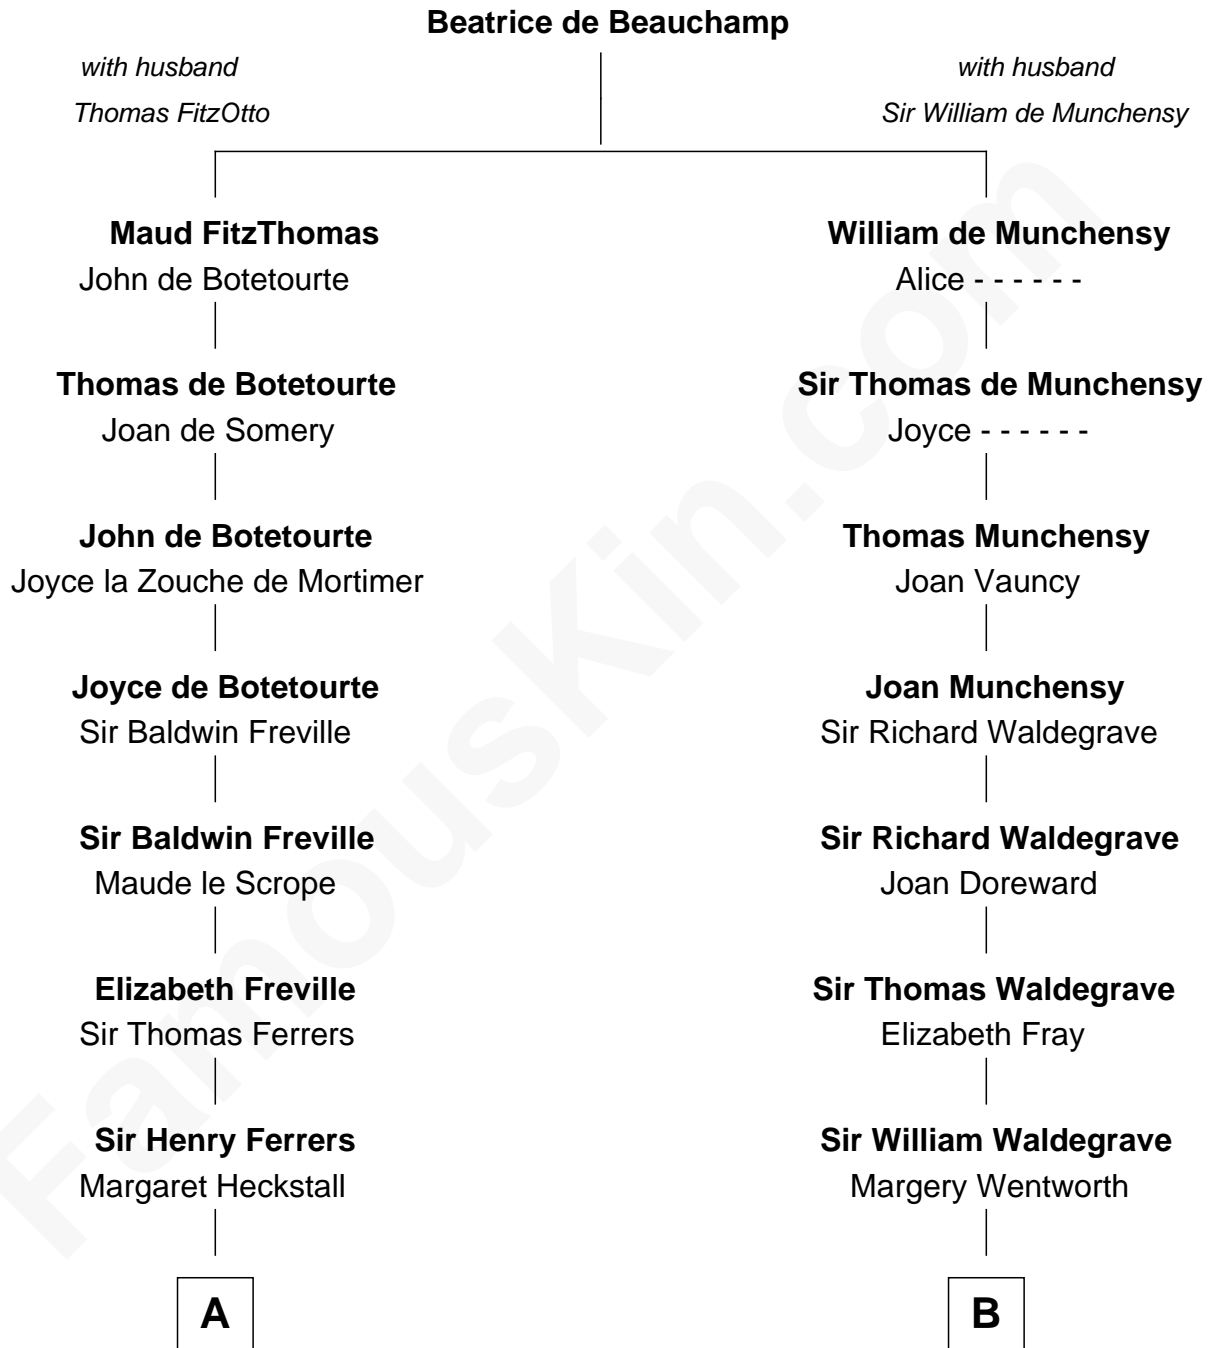

# FamousKin.com Relationship Chart of

**Edmund Waller**

*English Poet and Politician*

11th cousin 10 times removed of

**Bob Moore**

*Co-Founder, Bob's Red Mill*

C

**Morris Fox**

Sarah A. Smith

**Violette Fox**

Daniel Francis Learnard

**Clinton Morris Learnard**

Gertrude Maud Yost

**Doris Dell Learnard**

Kenneth Earl Moore

**Bob Moore**

*Co-Founder, Bob's Red Mill*