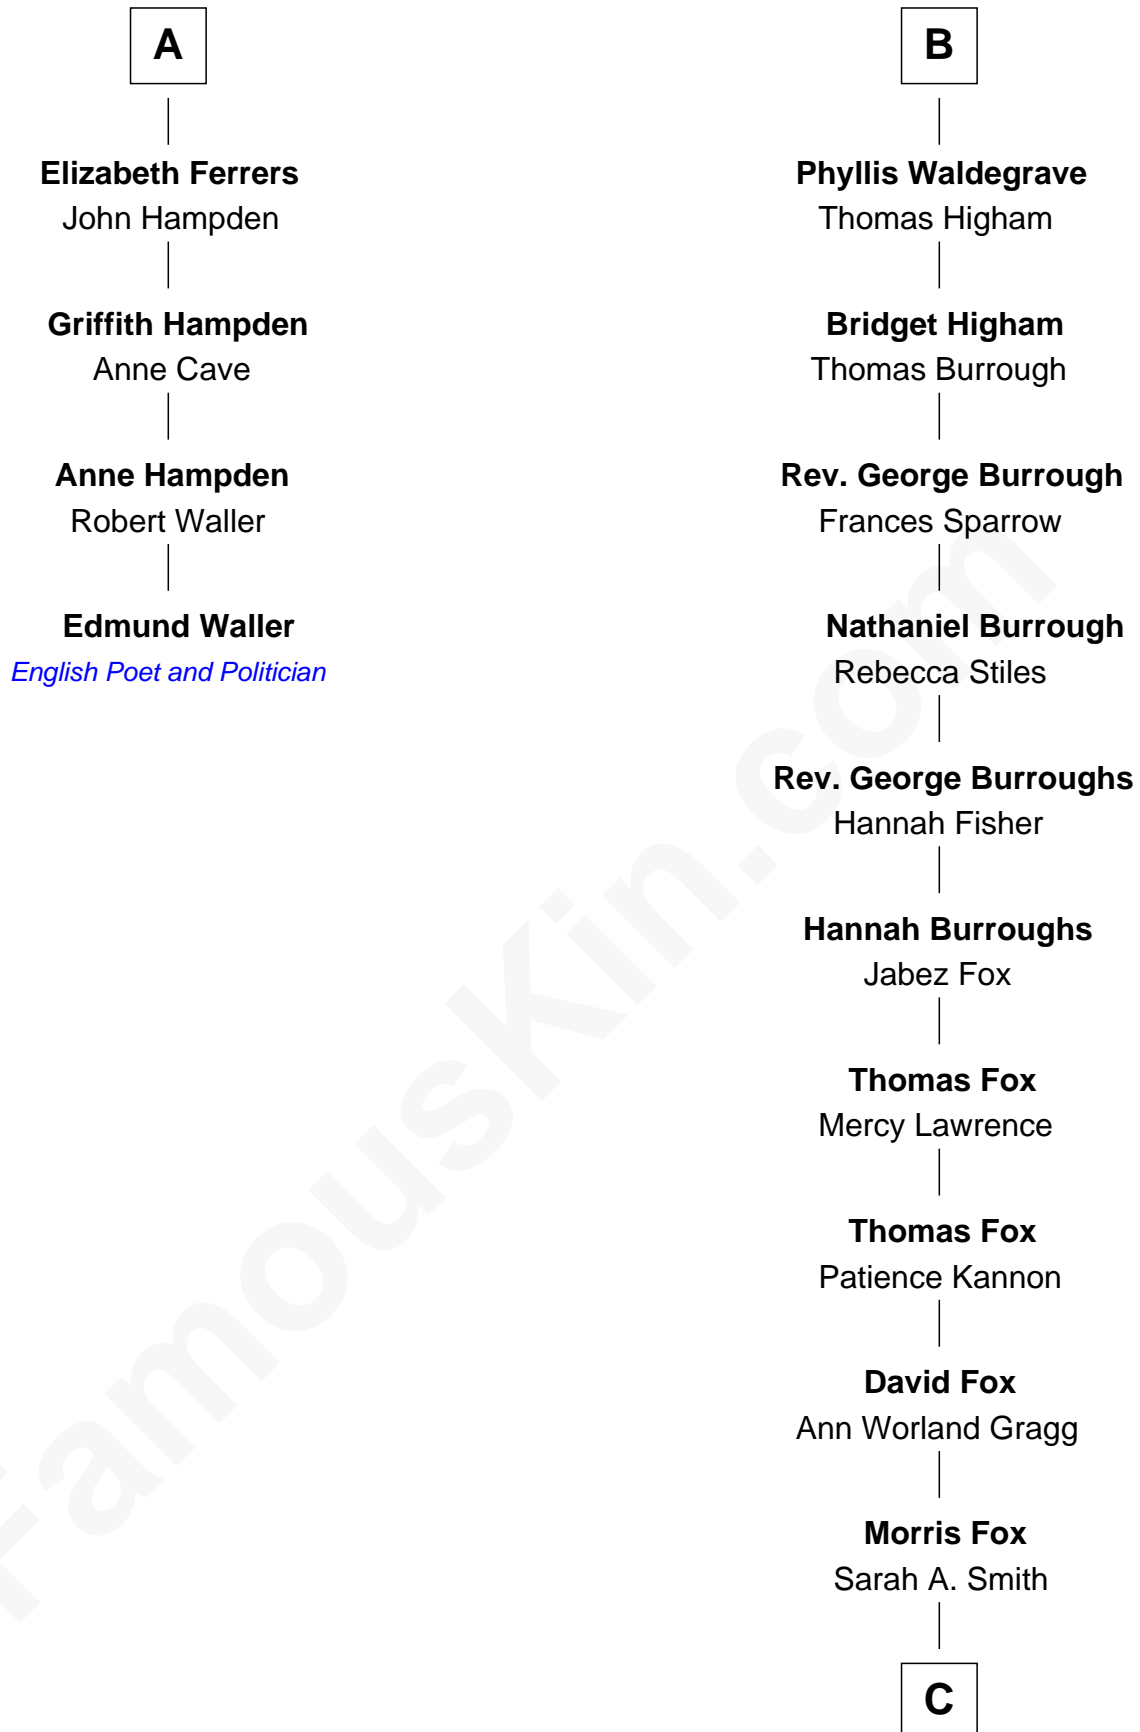

FamousKin.com Relationship Chart of

Edmund Waller

English Poet and Politician

10th cousin 10 times removed of

Bob Moore

Co-Founder, Bob's Red Mill

Bartholomew de Badlesmere

Margaret de Clare

Margery de Badlesmere

Sir William de Ros

Maud de Roos

John de Welles

Margery de Welles

Stephen le Scrope

Maude le Scrope

Sir Baldwin Freville

Sir John de Tibetot

Sir Robert de Tibetot

Margaret Deincourt

Elizabeth de Tibetot

Sir Philip le Despencer

Margery Despencer

Sir Roger Wentworth

Henry Wentworth

Elizabeth Howard

Margery Wentworth

Sir William Waldegrave

George Waldegrave

Anne Drury

B

C

—
Violette Fox