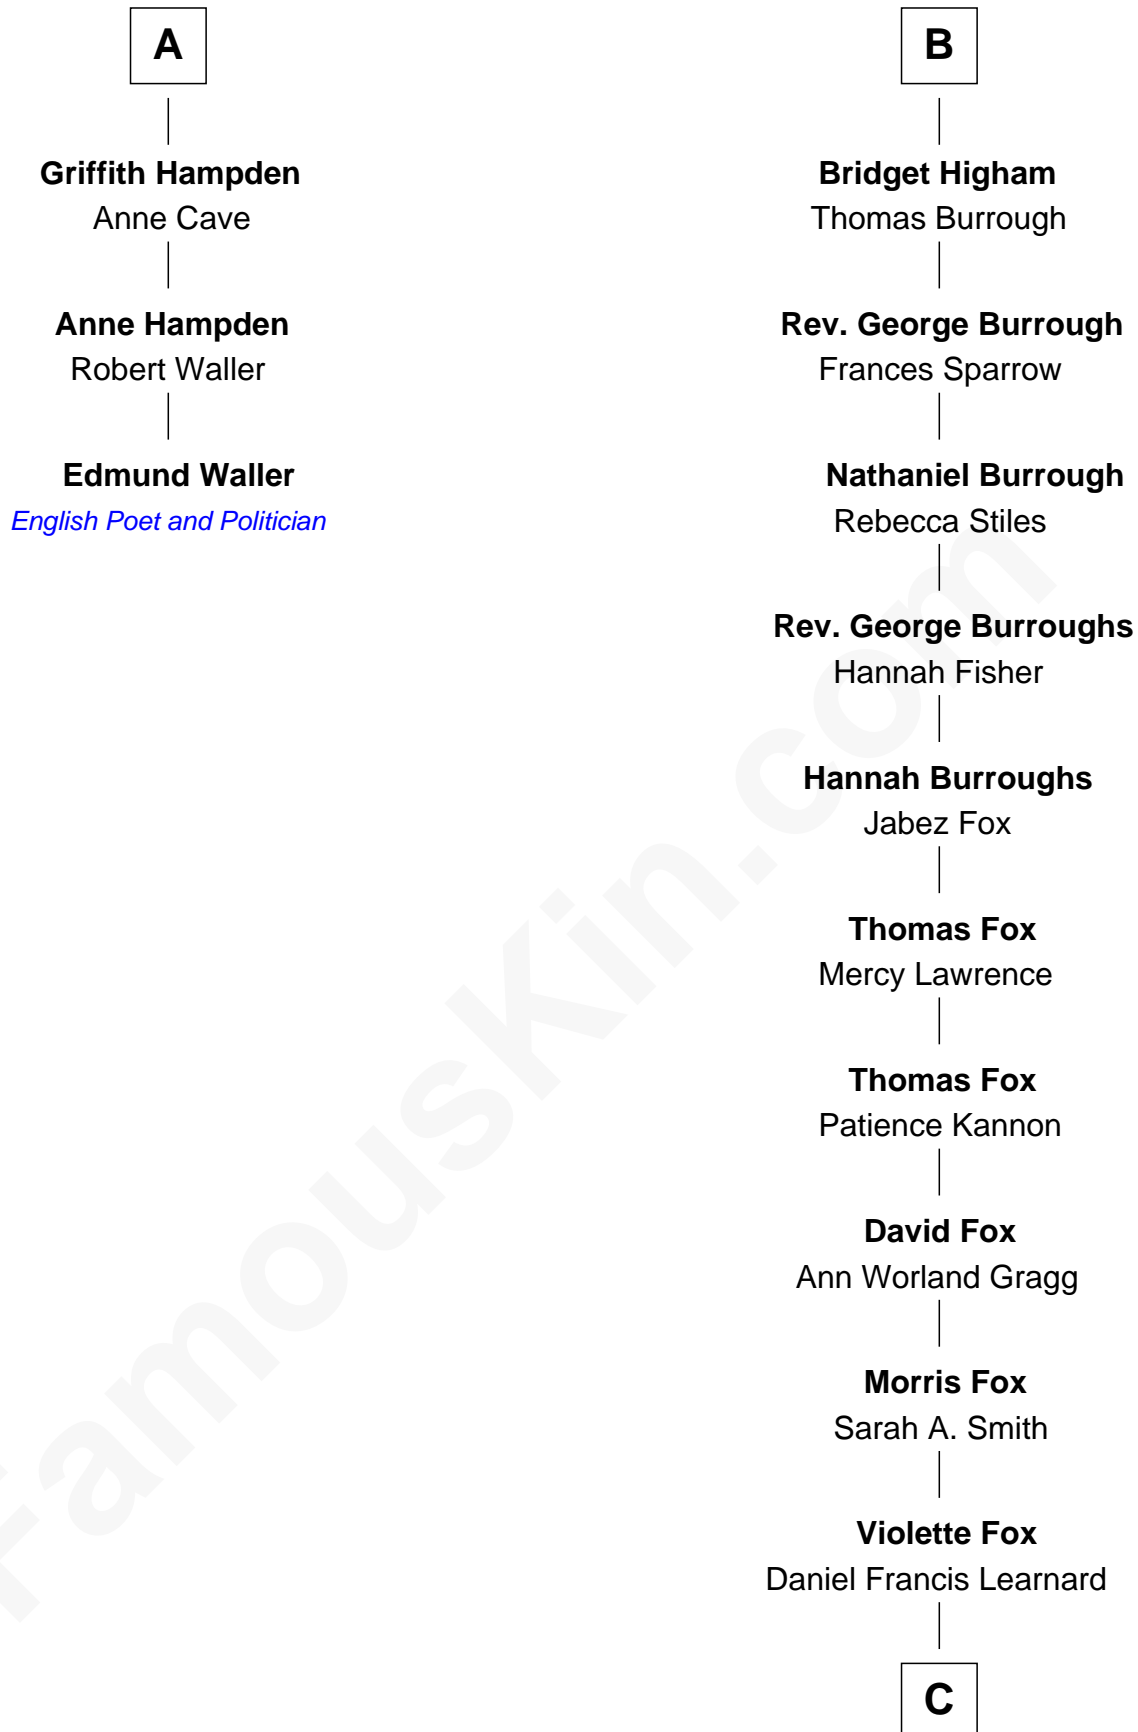

FamousKin.com Relationship Chart of

Edmund Waller

English Poet and Politician

9th cousin 10 times removed of

Bob Moore

Co-Founder, Bob's Red Mill

Sir John Howard

Alice de Bois

A

Sir Robert Howard
Margaret de Scales

Sir John Howard
Alice Tendring

Henry Howard
Mary Hussey

Elizabeth Howard
Henry Wentworth

Margery Wentworth
Sir William Waldegrave

George Waldegrave
Anne Drury

Phyllis Waldegrave
Thomas Higham

B

C

Clinton Morris Learnard

Gertrude Maud Yost

Doris Dell Learnard

Kenneth Earl Moore

Bob Moore

Co-Founder, Bob's Red Mill