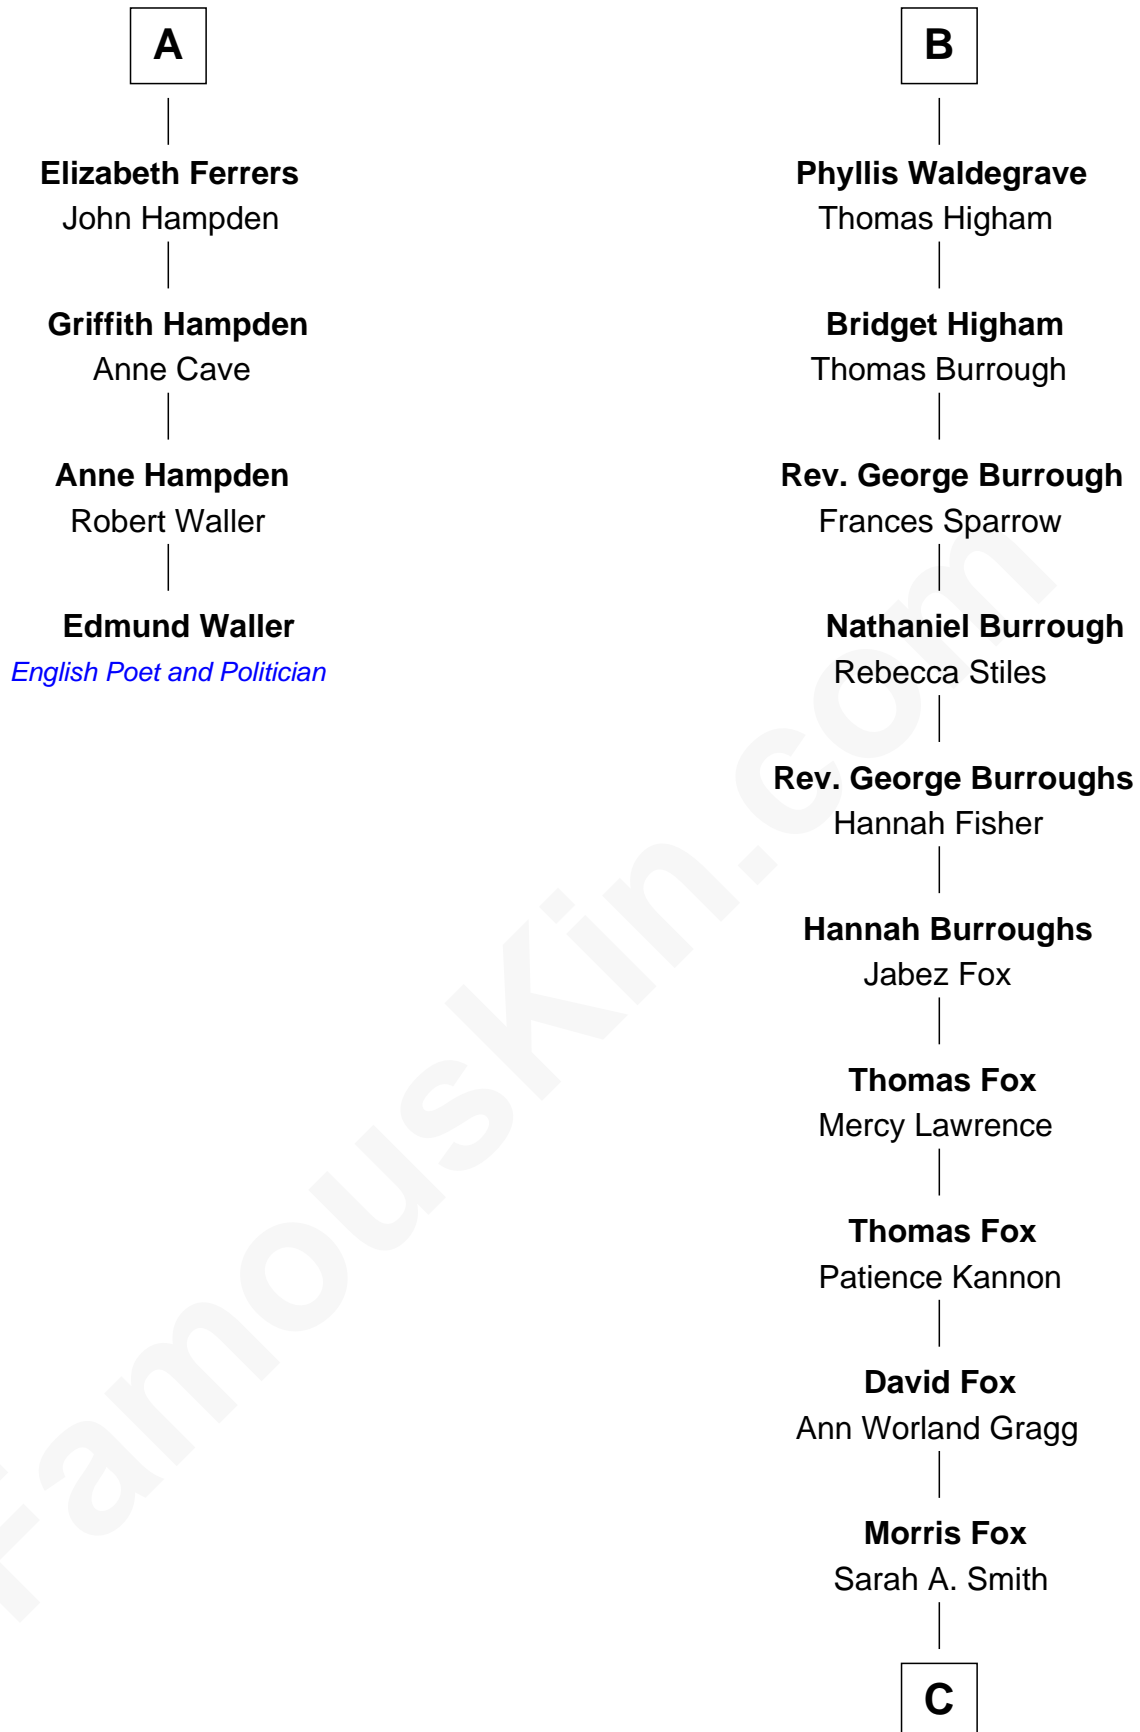

FamousKin.com Relationship Chart of

Edmund Waller

English Poet and Politician

10th cousin 10 times removed of

Bob Moore

Co-Founder, Bob's Red Mill

C

—
Violette Fox

Daniel Francis Learnard

—
Clinton Morris Learnard

Gertrude Maud Yost

—
Doris Dell Learnard

Kenneth Earl Moore

—
Bob Moore

Co-Founder, Bob's Red Mill