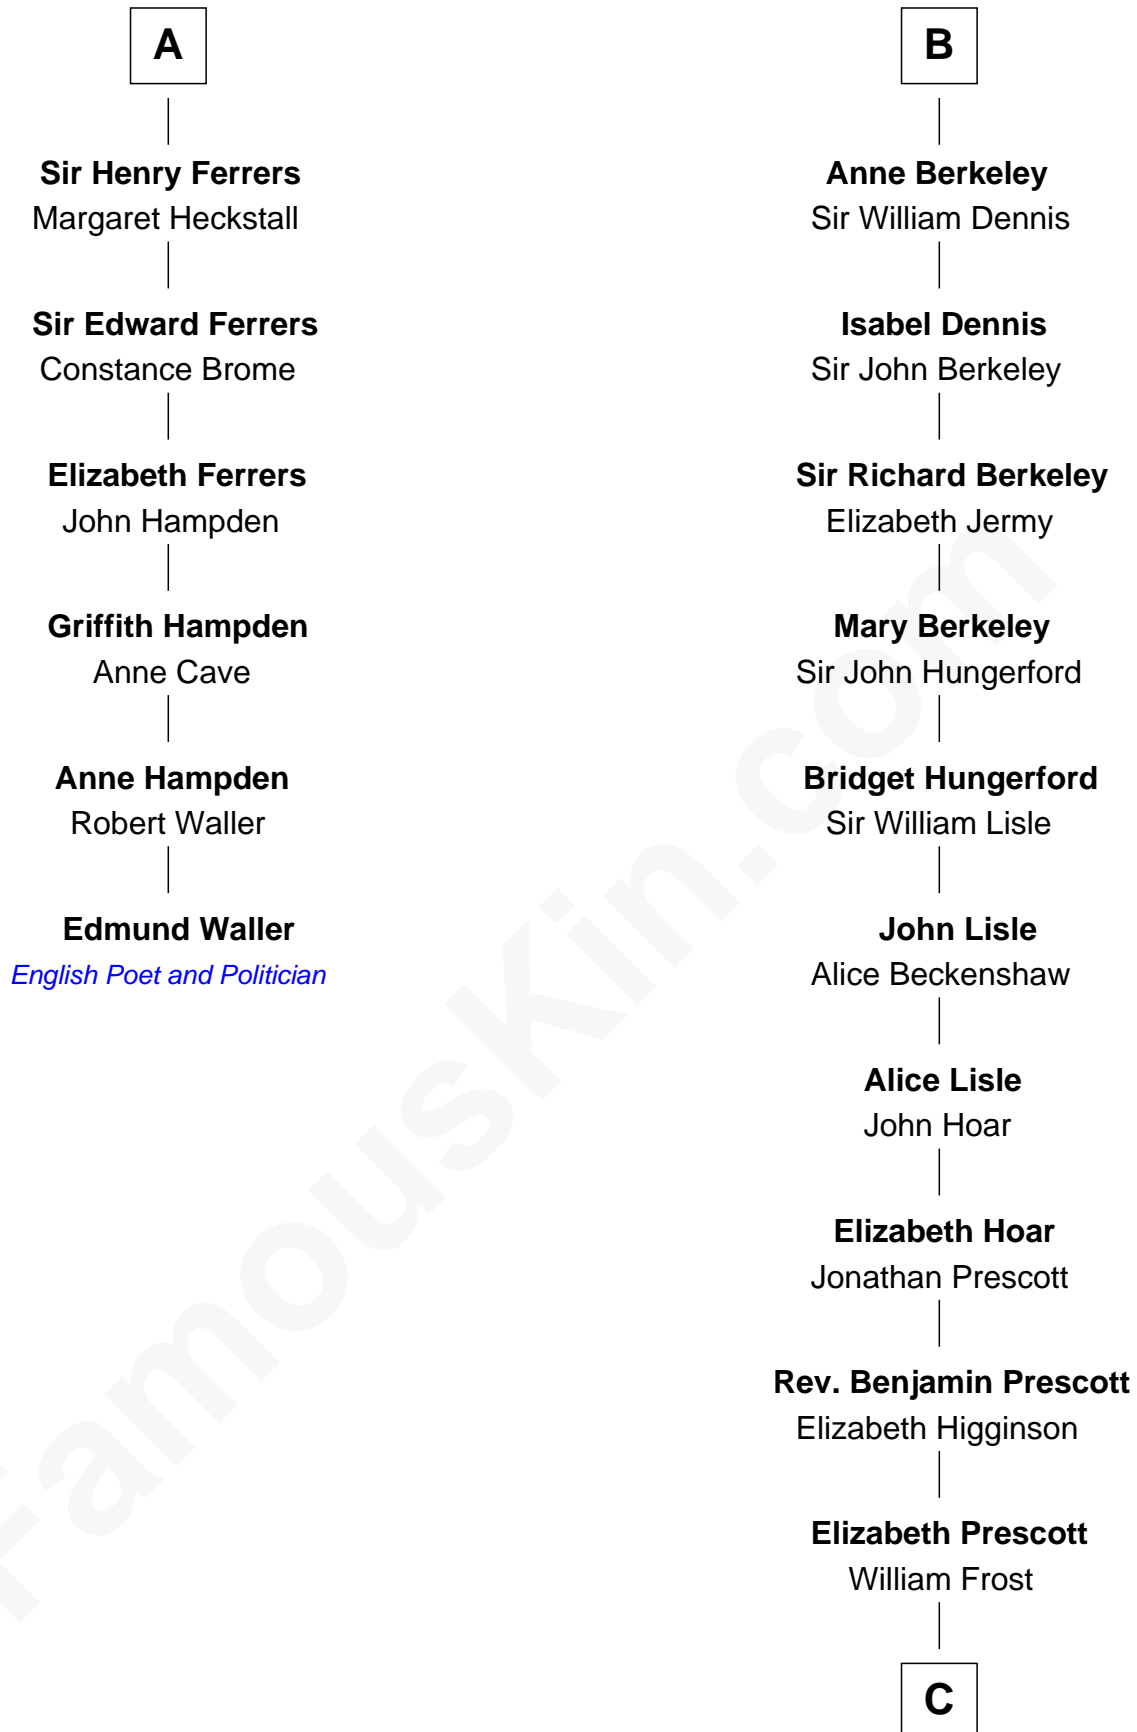

FamousKin.com Relationship Chart of

Edmund Waller

English Poet and Politician

12th cousin 9 times removed of

Robert Frost

Poet and Playwright

Sir Humphrey de Bohun

Eleanor de Braiose

C

William Frost

Sarah Holt

Samuel Abbott Frost

Mary Blunt

William Prescott Frost

Judith Colcord

William Prescott Frost