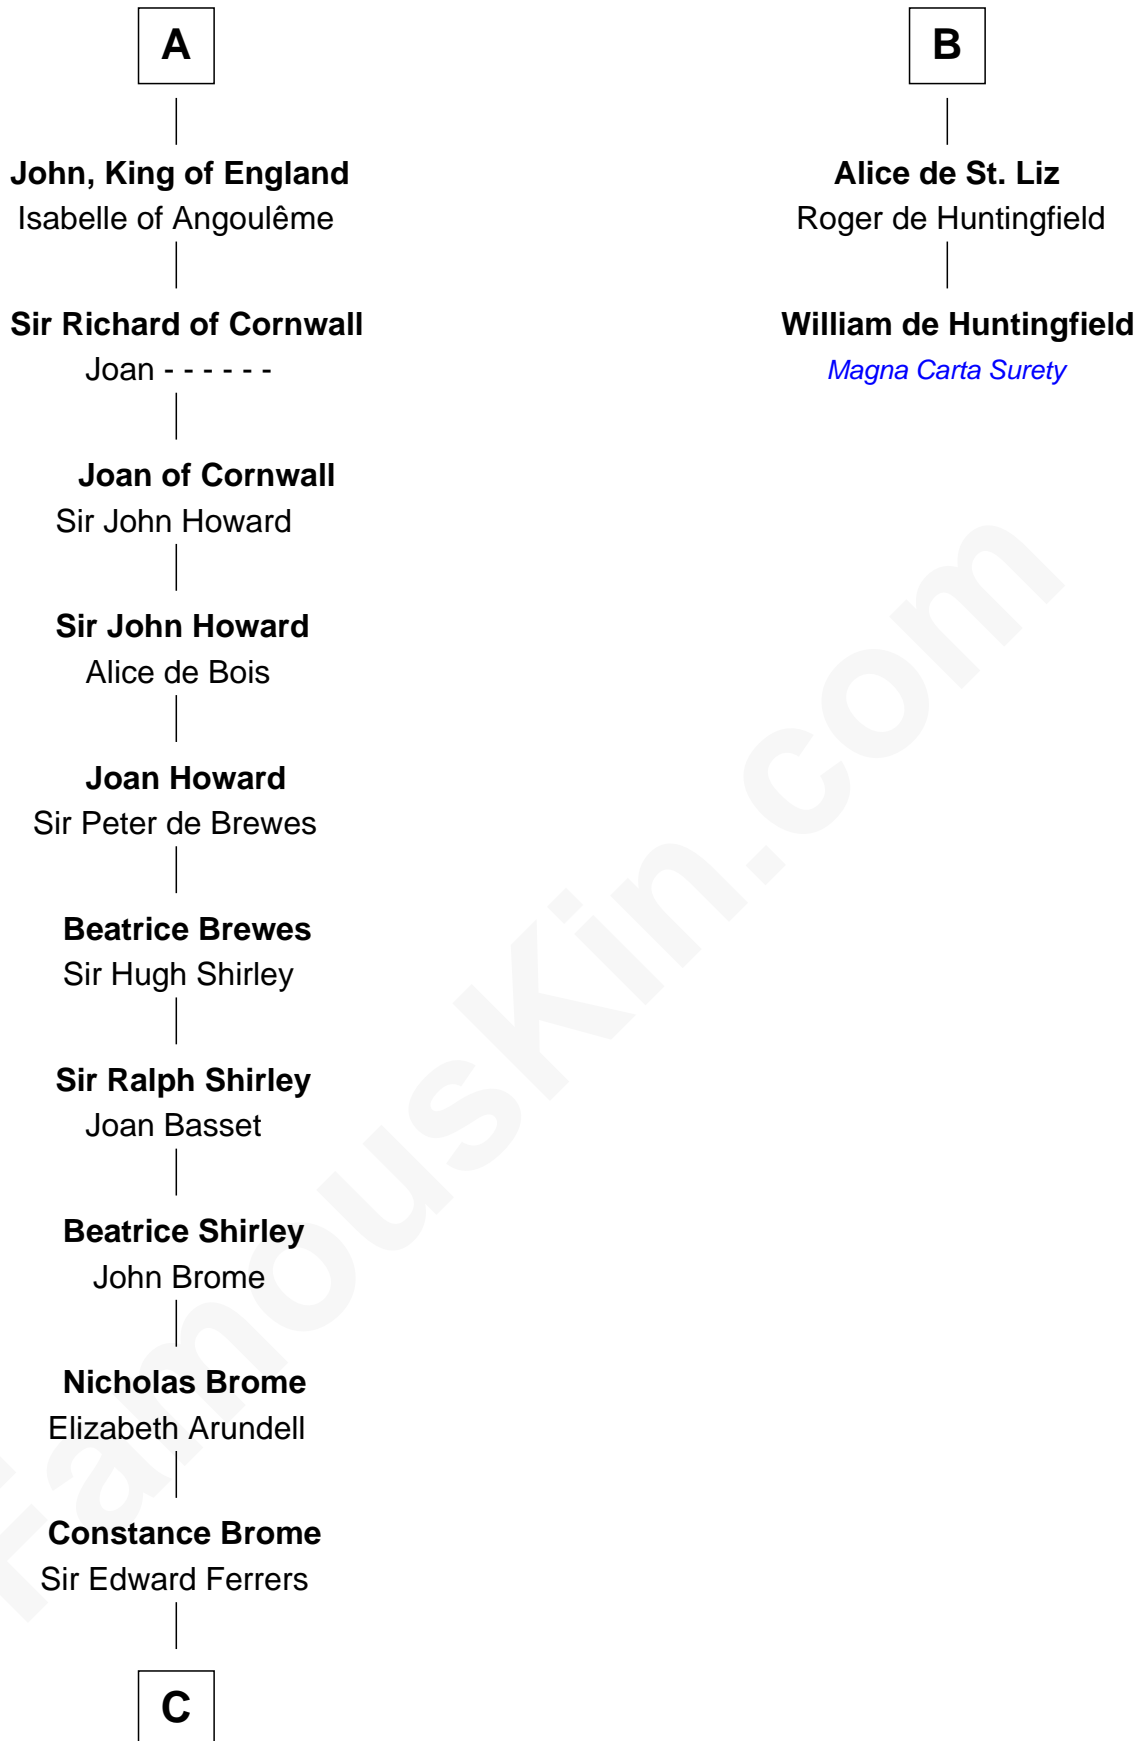

FamousKin.com Relationship Chart of

Edmund Waller

English Poet and Politician

8th cousin 12 times removed of

William de Huntingfield

Magna Carta Surety

Judicael Berengar

C