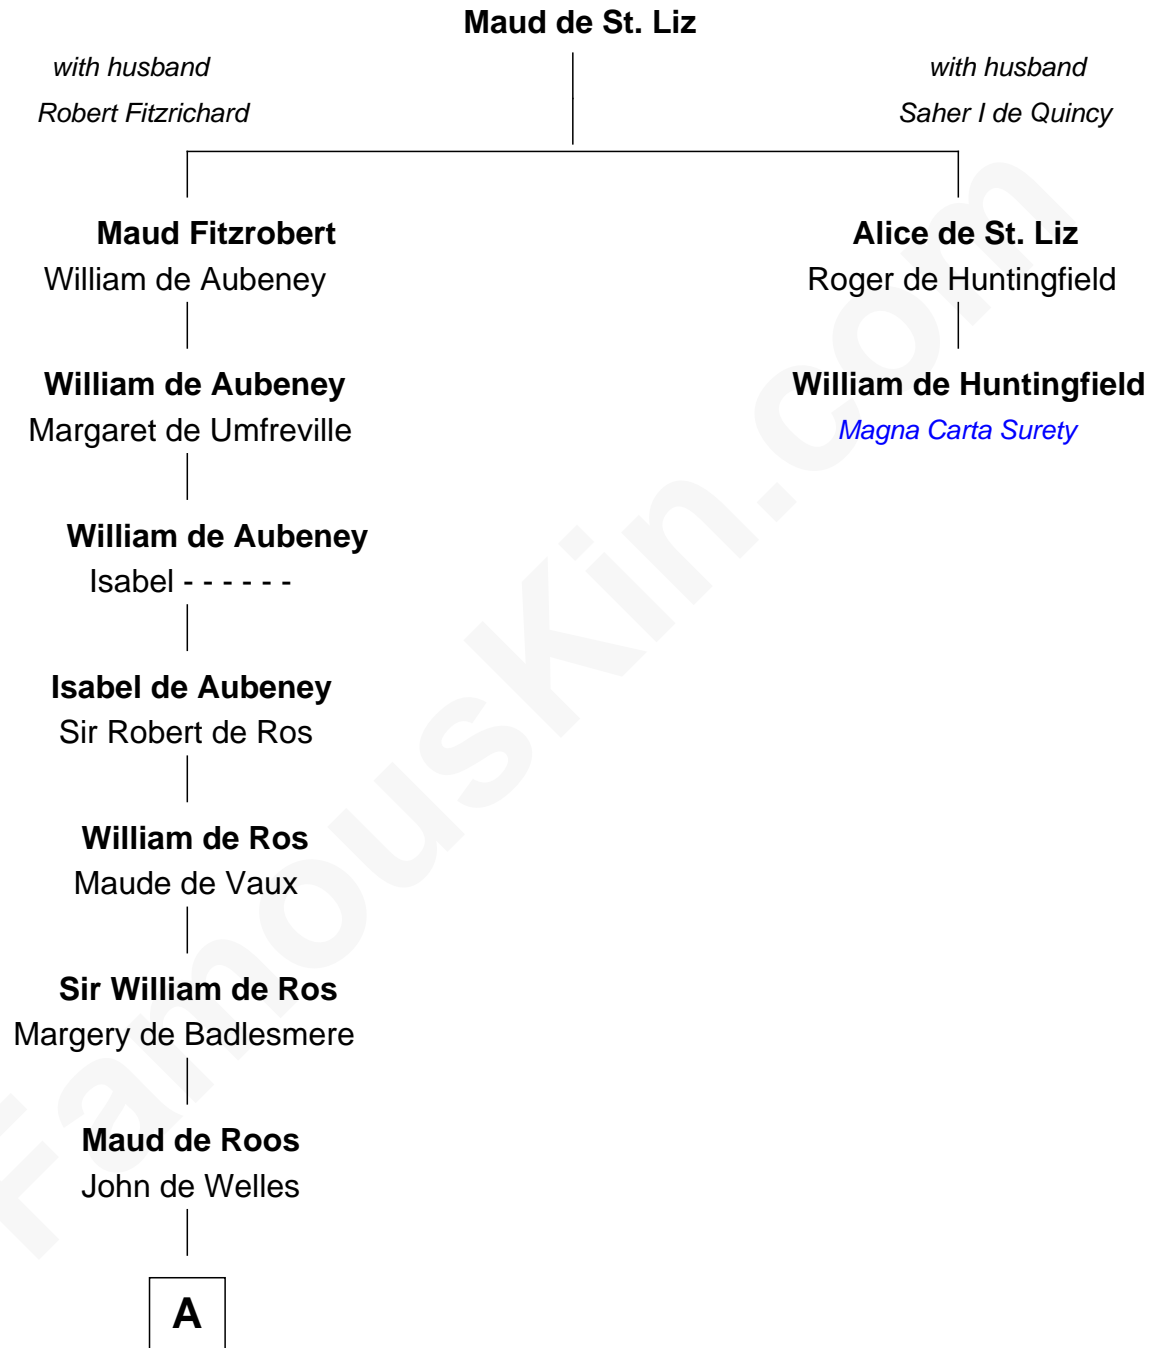

FamousKin.com Relationship Chart of

Edmund Waller

English Poet and Politician

1st cousin 14 times removed of

William de Huntingfield

Magna Carta Surety

A

—
Margery de Welles

Stephen le Scrope

—
Maude le Scrope

Sir Baldwin Freville

—
Elizabeth Freville

Sir Thomas Ferrers

—
Sir Henry Ferrers

Margaret Heckstall

—
Sir Edward Ferrers