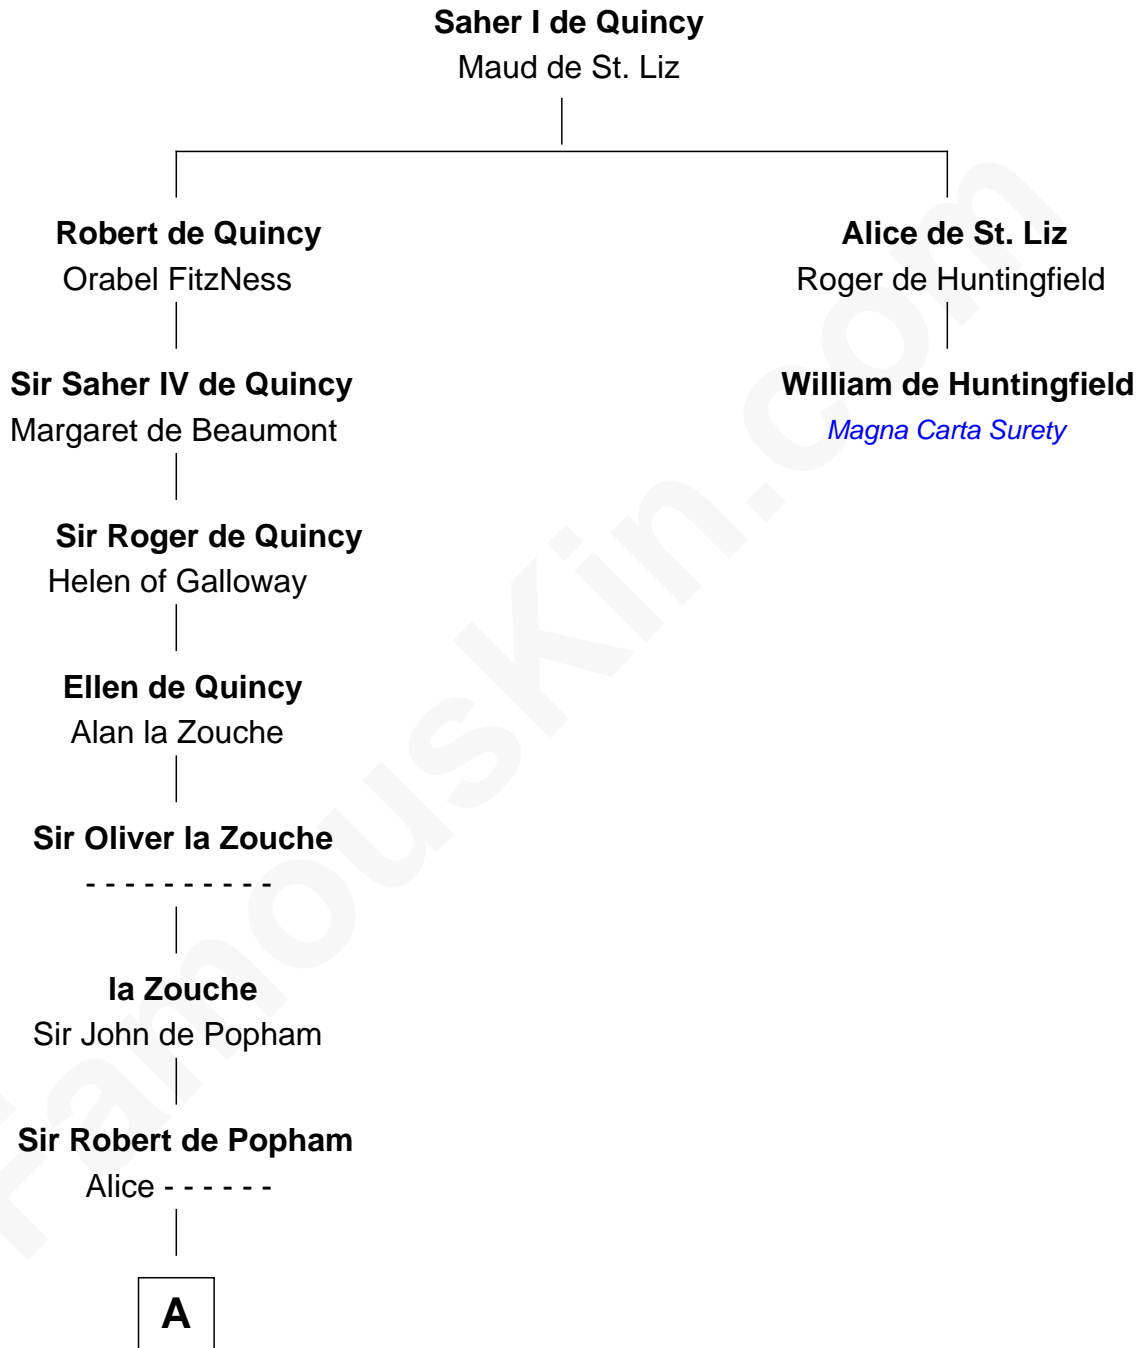

FamousKin.com Relationship Chart of

Edmund Waller

English Poet and Politician

1st cousin 15 times removed of

William de Huntingfield

Magna Carta Surety

A

—
Sir John de Popham

Sibyl de Saint Martin

—
Henry Popham

Joan - - - - -

—
Sir Stephen Popham

Beatrice Bohun

—
Margery Popham

Thomas Hampden

—
Sir Edmond Hampden