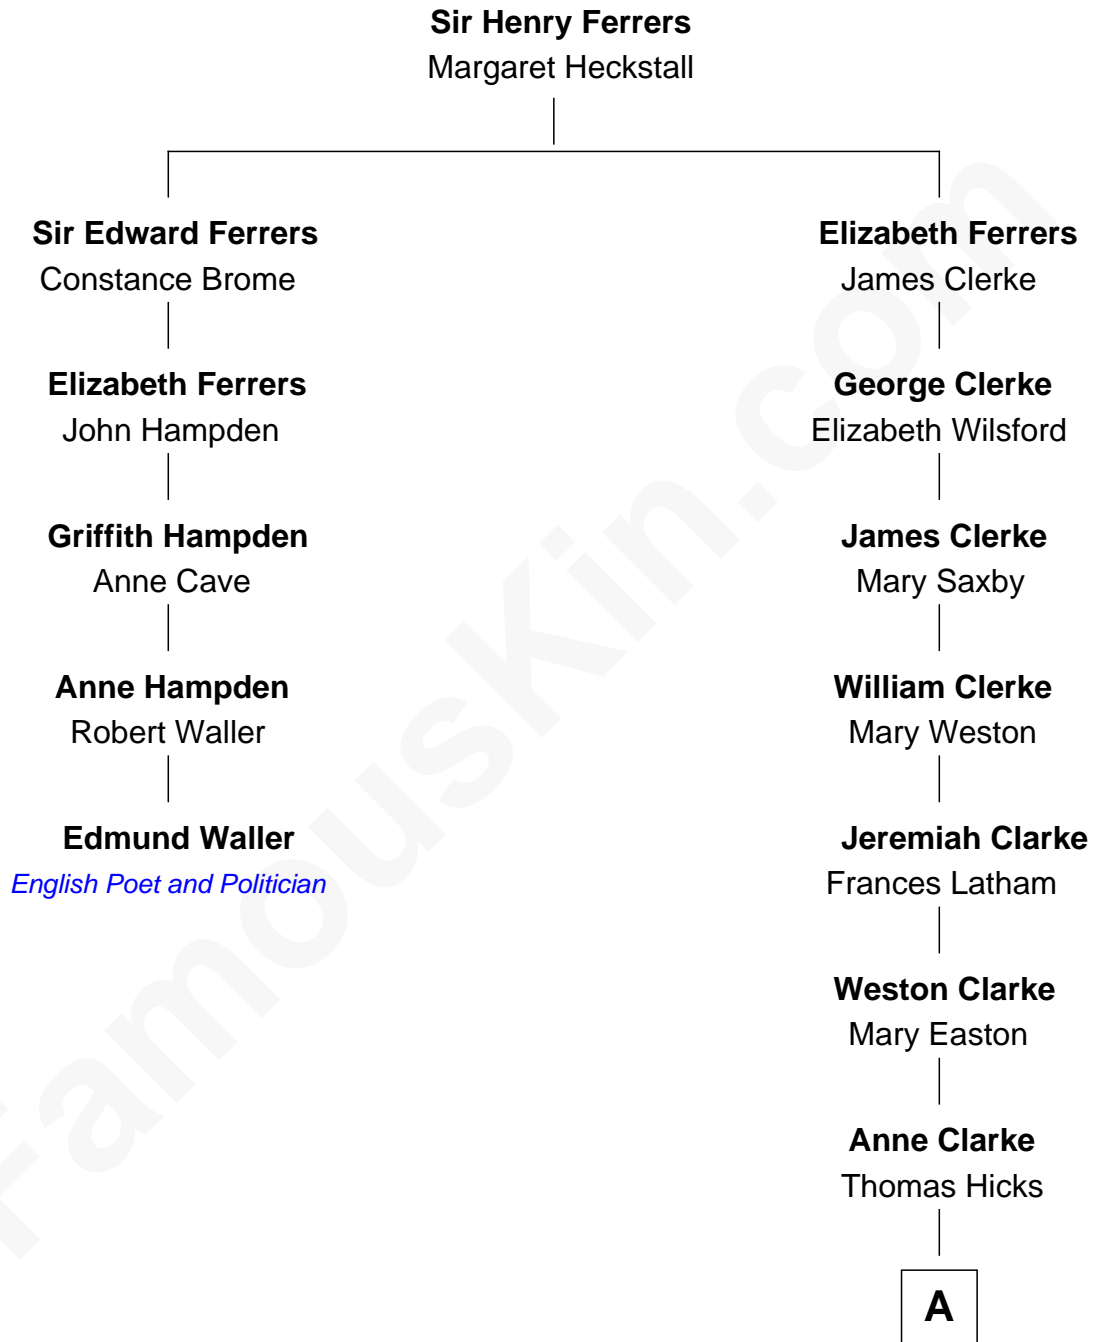

# FamousKin.com Relationship Chart of

**Edmund Waller**

*English Poet and Politician*

4th cousin 7 times removed of

**Hetty Green**

*"The Witch of Wall Street"*

**A**

—  
**Thomas Hicks**

Judith Akin

—  
**Sarah Hicks**

Gideon Howland

—  
**Gideon Howland**

Mehitable Howland

—  
**Abby Slocum Howland**

Edward Mott Robinson

—  
**Hetty Green**

*"The Witch of Wall Street"*