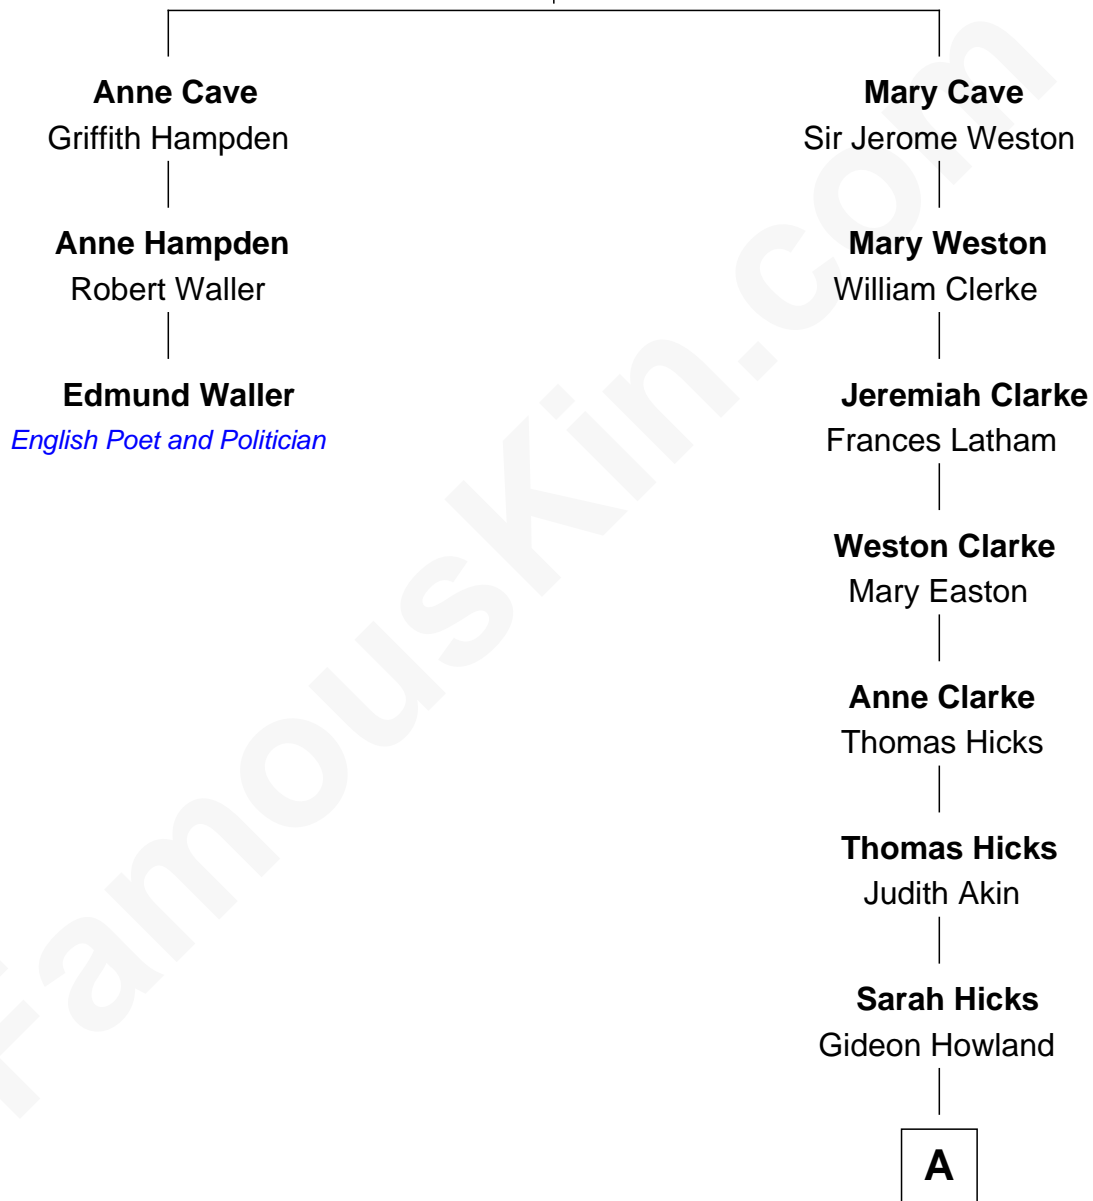

FamousKin.com Relationship Chart of

Edmund Waller

English Poet and Politician

2nd cousin 7 times removed of

Hetty Green

"The Witch of Wall Street"

Anthony Cave

Elizabeth Lovett

A

Gideon Howland
Mehitable Howland

Abby Slocum Howland
Edward Mott Robinson

Hetty Green
"The Witch of Wall Street"

FamousKin.com