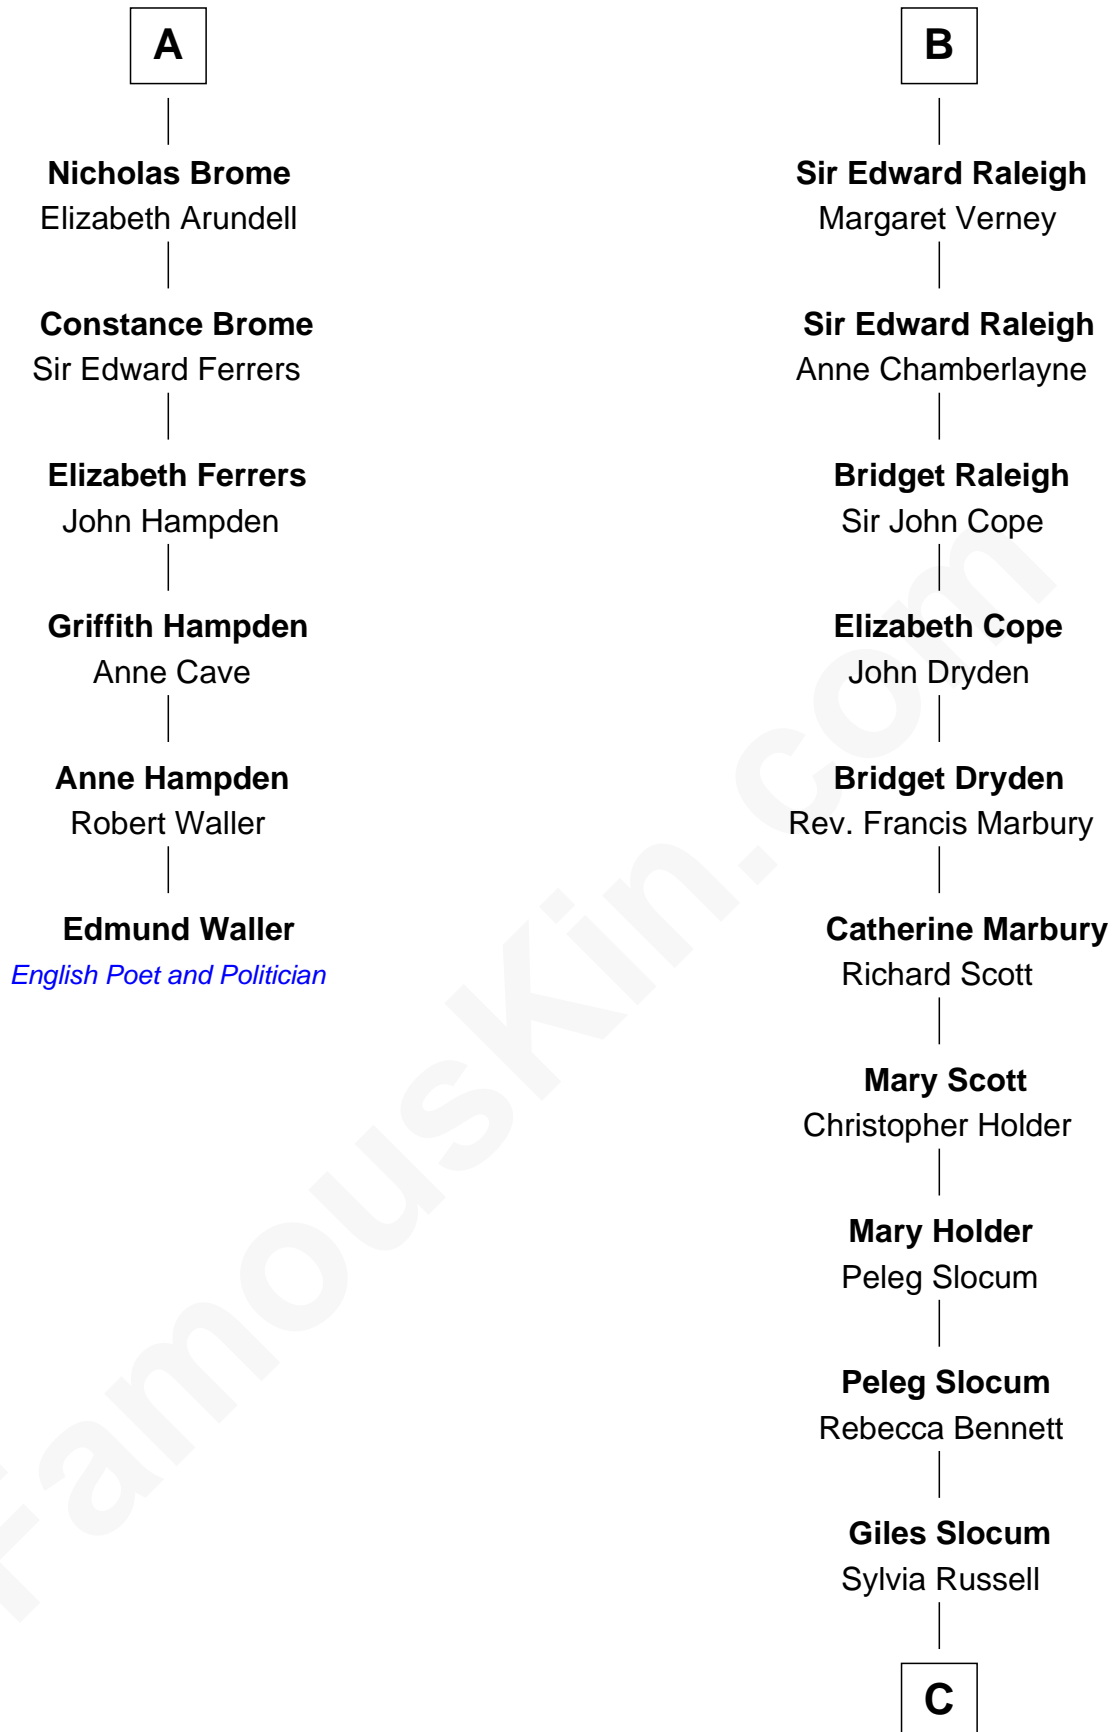

FamousKin.com Relationship Chart of

Edmund Waller

English Poet and Politician

12th cousin 8 times removed of

Hetty Green

"The Witch of Wall Street"

Sir James de Audley

Ela Longespee

Margaret Despencer

Phillippa Ferrers

Sir Thomas Greene

Elizabeth Greene

William Raleigh

B

C

—
Abigail Slocum