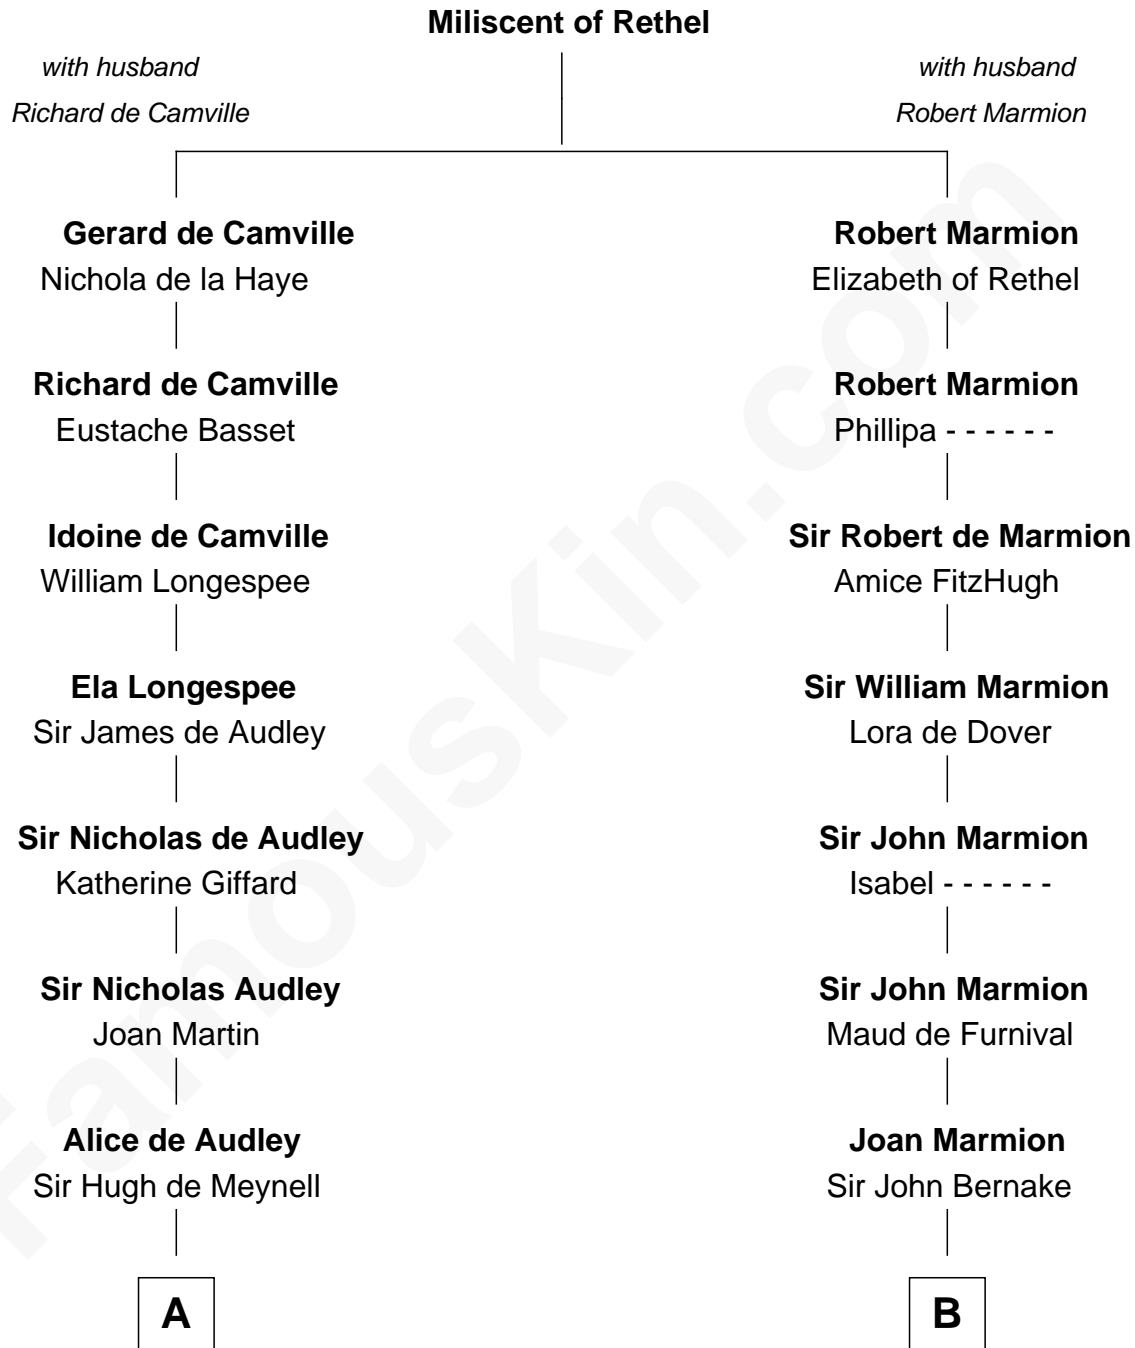

FamousKin.com Relationship Chart of

Edmund Waller

English Poet and Politician

16th cousin 5 times removed of

John Quincy Adams

6th U.S. President

C

Anna Shepard

6th U.S. President