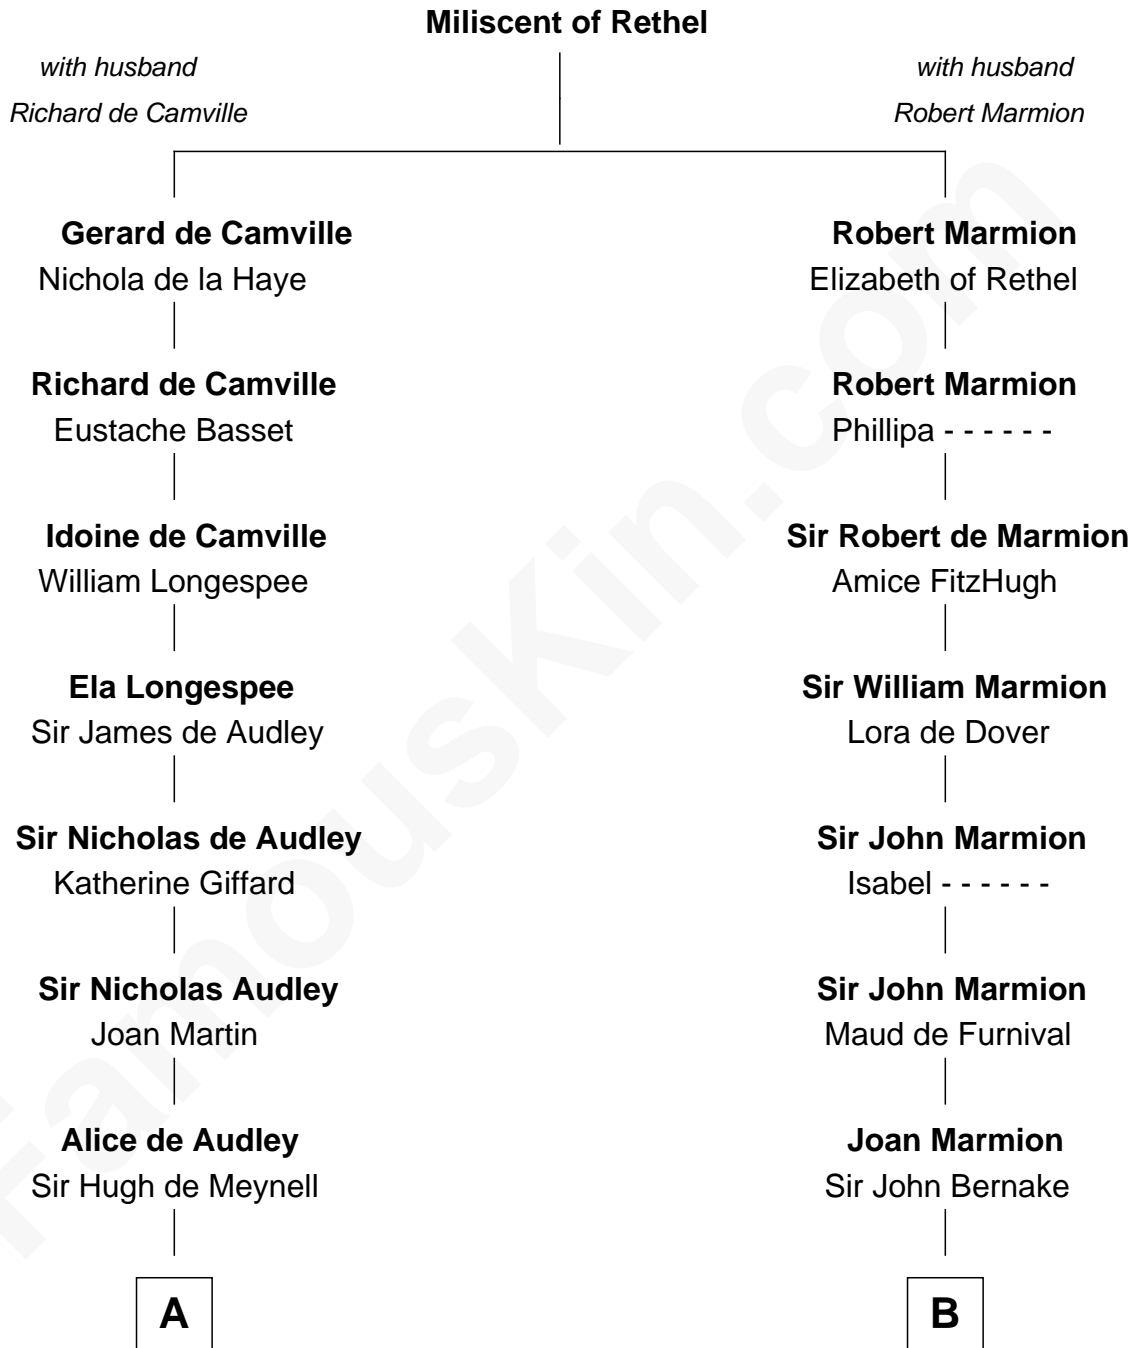

FamousKin.com Relationship Chart of

Edmund Waller

English Poet and Politician

16th cousin 4 times removed of

Abigail (Smith) Adams

First Lady of President John Adams

C

Anna Shepard

Daniel Quincy

Col John Quincy

Elizabeth Norton

Elizabeth Quincy

Rev. William Smith

Abigail (Smith) Adams

First Lady of John Adams

FamousKin.com