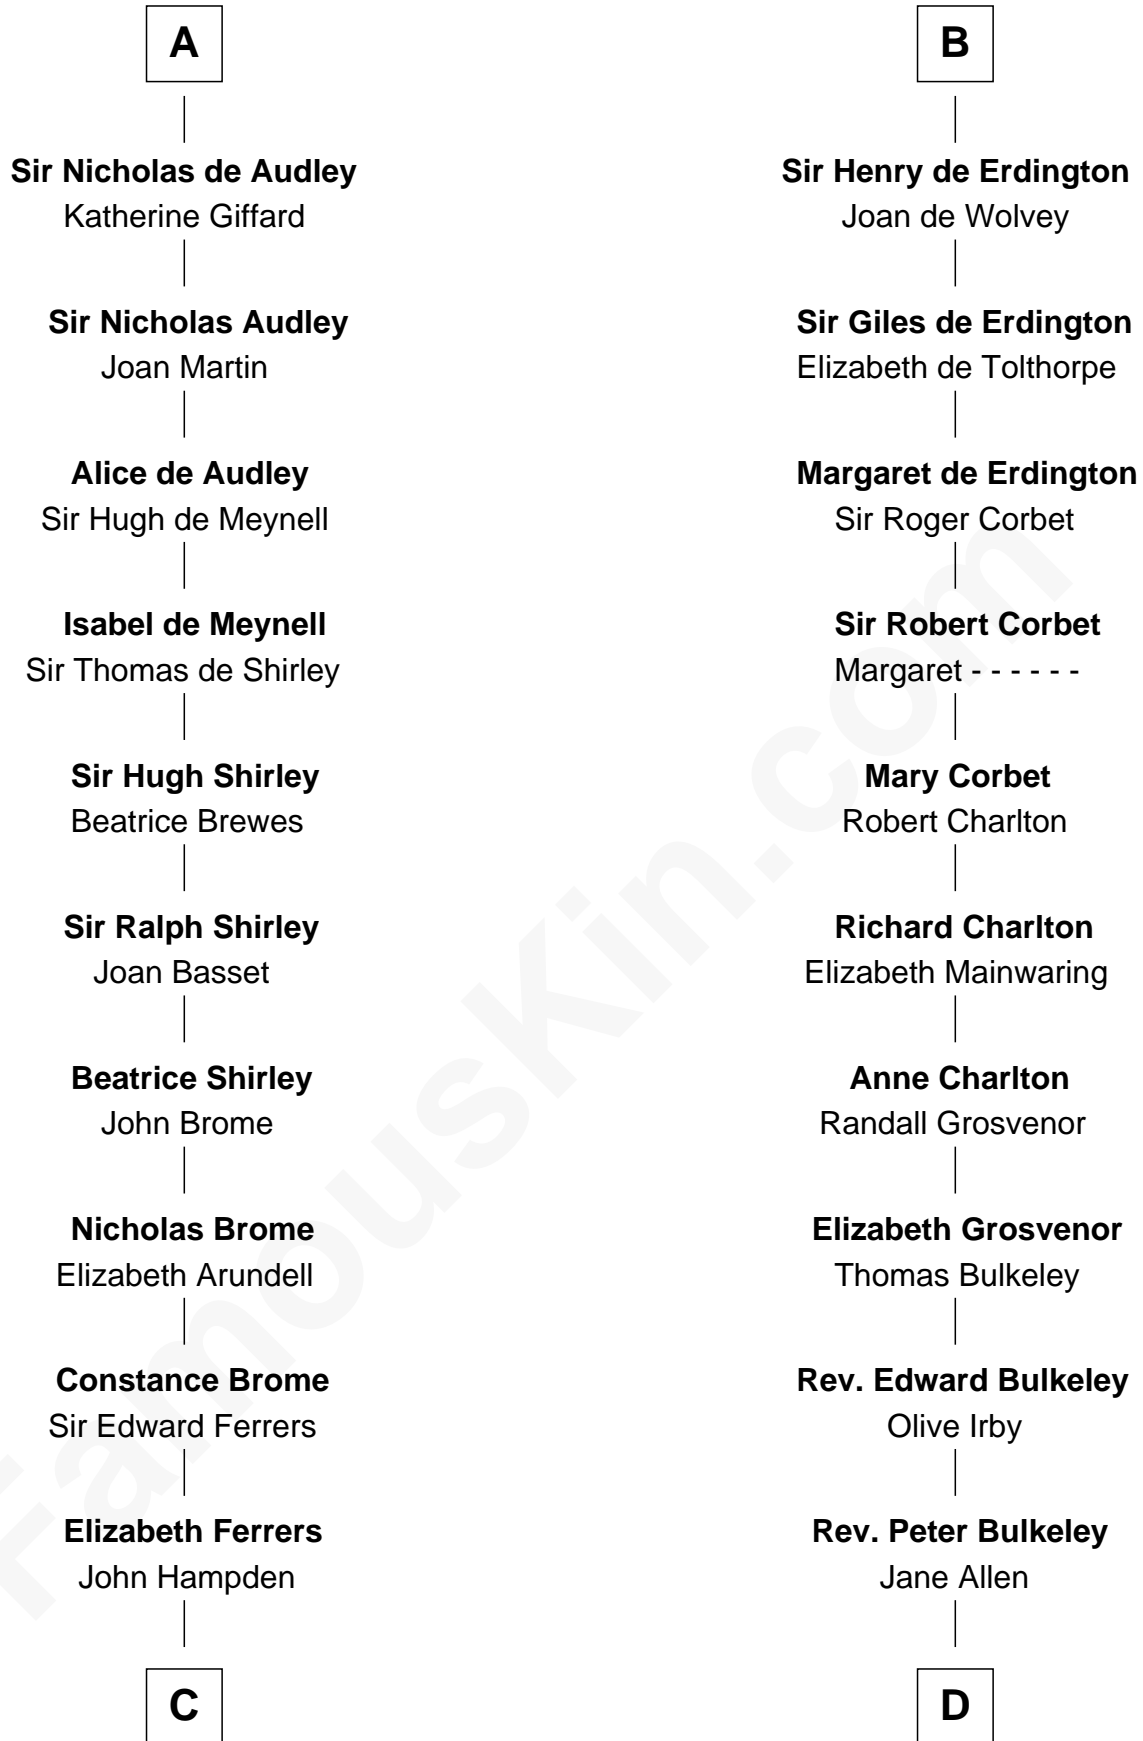

FamousKin.com Relationship Chart of

Edmund Waller

English Poet and Politician

19th cousin 2 times removed of

John Hancock

Signer of the Declaration of Independence

Albert III, Count of Namur

Ida of Saxony

William d'Aubeny

Mabel of Chester

Nichole d'Aubeny

Sir Roger de Somery

Maud de Somery

Sir Henry de Erdington

B

C