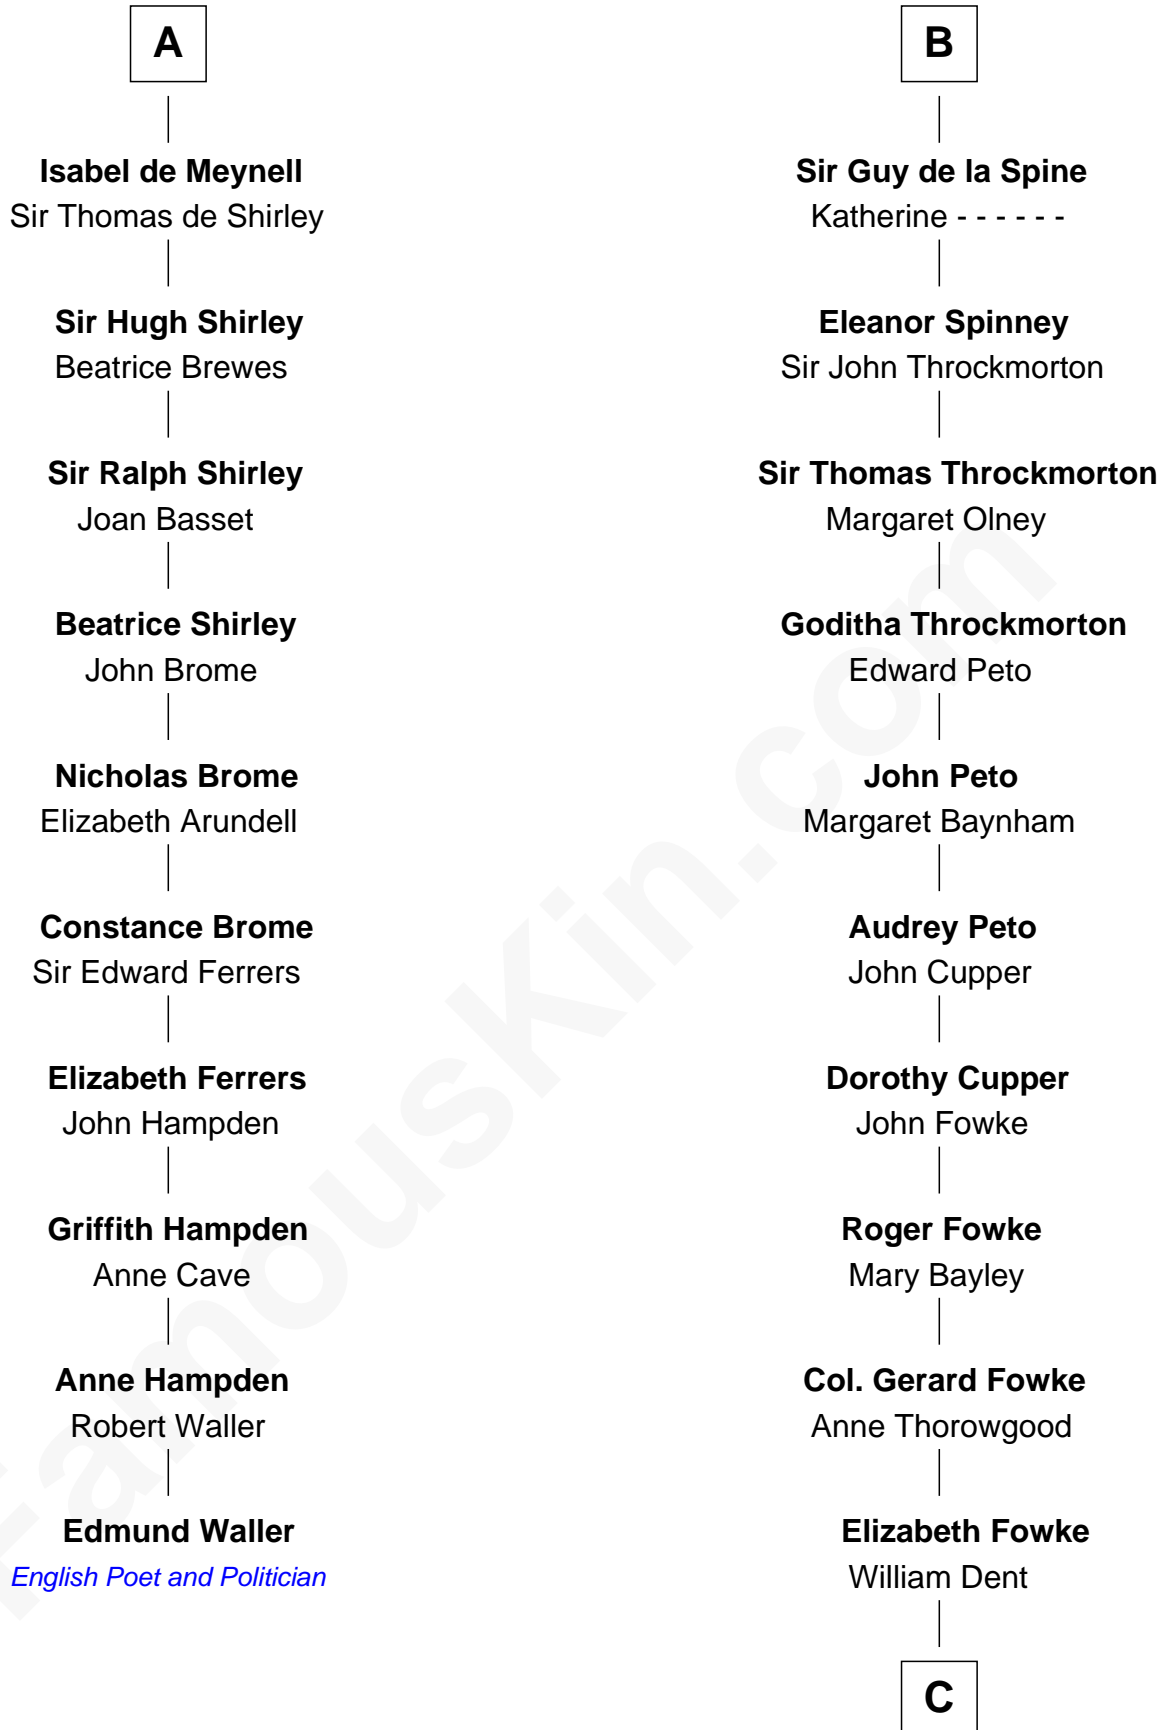

# FamousKin.com Relationship Chart of

**Edmund Waller**

*English Poet and Politician*

16th cousin 5 times removed of

**General James Longstreet**

*Confederate Army - U.S. Civil War*

**C**

**George Dent**

Anne Herbert

**John Dent**

Sarah Marshall

**Thomas Marshall Dent**

Anne Magruder

**Mary Anna Dent**

James Longstreet

**General James Longstreet**