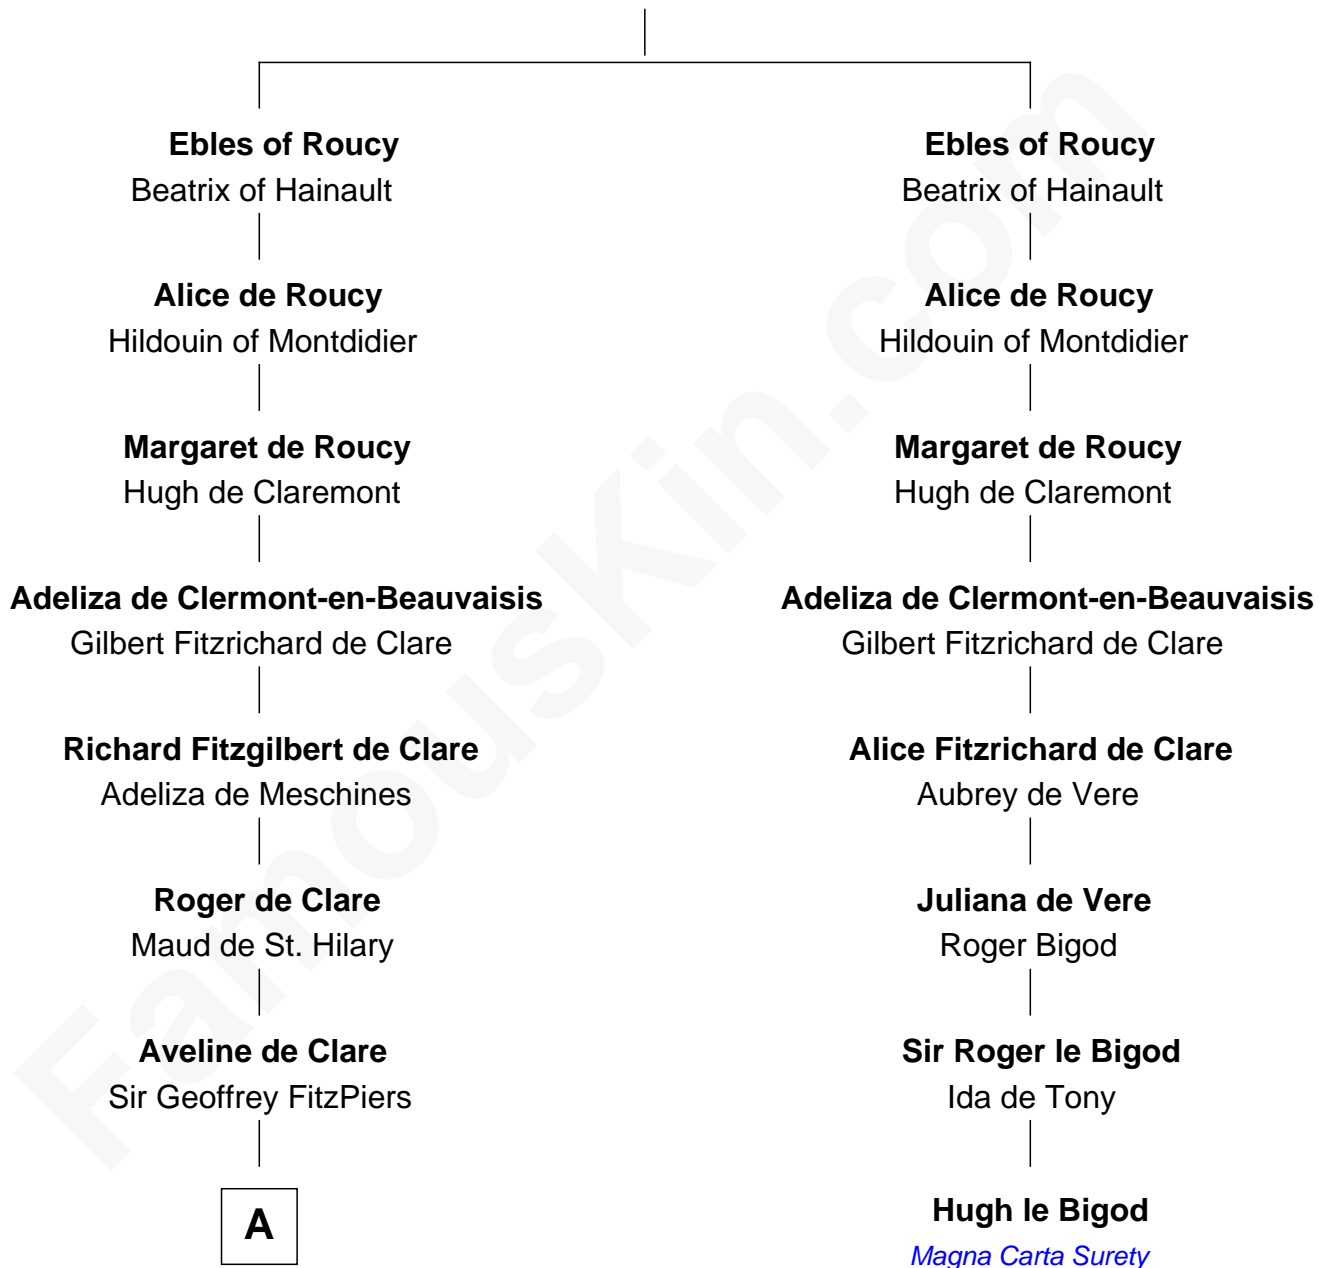

# FamousKin.com Relationship Chart of

**Edmund Waller**

*English Poet and Politician*

7th cousin 13 times removed of

**Hugh le Bigod**

*Magna Carta Surety*

**Giselbert de Roucy**

**B**

—  
**John Hampden**  
Elizabeth Ferrers

—  
**Griffith Hampden**  
Anne Cave

—  
**Anne Hampden**  
Robert Waller

—  
**Edmund Waller**  
*English Poet and Politician*

FamousKin.com