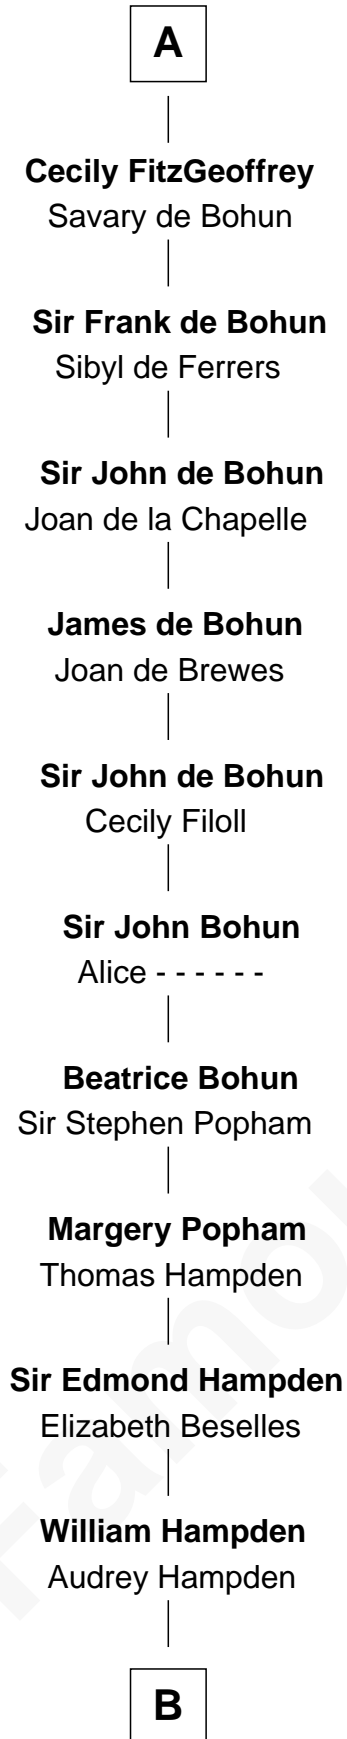

# FamousKin.com Relationship Chart of

**Edmund Waller**

*English Poet and Politician*

7th cousin 13 times removed of

**Hugh le Bigod**

*Magna Carta Surety*

**Giselbert de Roucy**

**B**

—  
**John Hampden**  
Elizabeth Ferrers

—  
**Griffith Hampden**  
Anne Cave

—  
**Anne Hampden**  
Robert Waller

—  
**Edmund Waller**  
*English Poet and Politician*

FamousKin.com